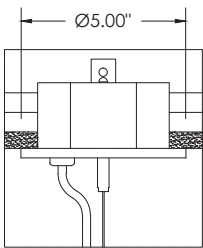

PENDANT LINIA

3G-2PLI-D
2" PENDANT
 DIRECT

PERFORMANCE CHART (Based on 3500K, 4' length)

LENS OPTIONS	LED SYSTEM	WATTAGE/FT	LUMENS/FT	EFFICACY (LM/W)	IES FILES
FLUSH	L1 - LOW OUTPUT	3.5W	365	104	DOWNLOAD
	L2 - STANDARD OUTPUT	5.5W	522	95	DOWNLOAD
	L4 - HIGH OUTPUT	9.5W	866	92	DOWNLOAD
1" DROP	L1 - LOW OUTPUT	3.5W	386	110	DOWNLOAD
	L2 - STANDARD OUTPUT	5.5W	535	97	DOWNLOAD
	L4 - HIGH OUTPUT	9.5W	918	97	DOWNLOAD
2" DROP	L1 - LOW OUTPUT	3.5W	383	110	DOWNLOAD
	L2 - STANDARD OUTPUT	5.5W	530	97	DOWNLOAD
	L4 - HIGH OUTPUT	9.5W	910	96	DOWNLOAD

MOUNTING

GRID POWER FEED

GRID NON POWER FEED

DRYWALL POWER FEED

DRYWALL NON POWER FEED

RUN CHART (Begin measurements at start of run, in a clockwise direction)

STRAIGHT (S-___')

ORDERING EXAMPLE: