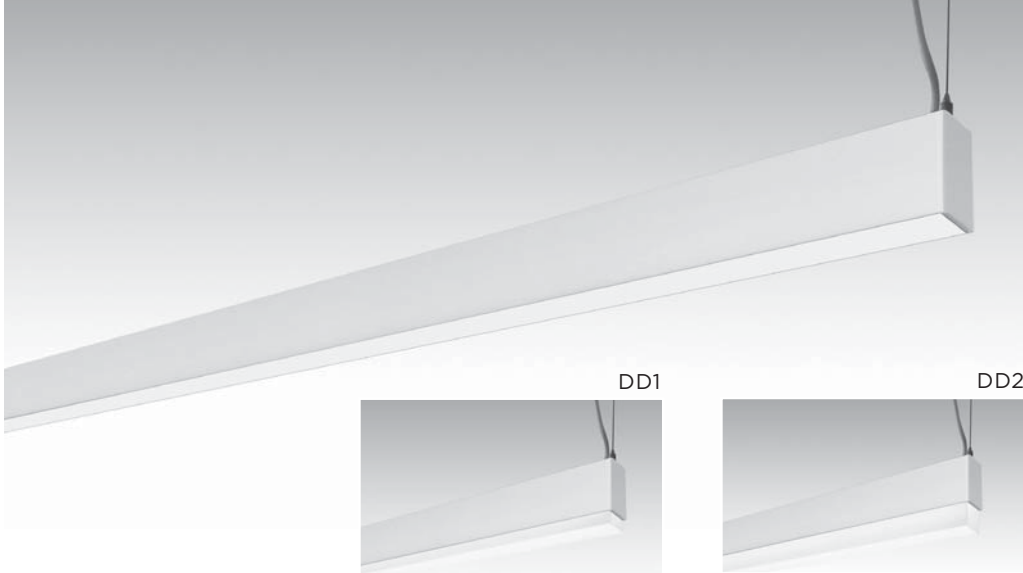

PENDANT LINIA

3G-2PLI-D
2" PENDANT
DIRECT

3G
LIGHTING

Recessed Linia

Surface Linia

Wall Linia

FEATURES

CONSTRUCTION

- 2" extruded aluminum housing with machined aluminum end caps
- Individual units and continuous runs in 1' increments
- 24 gauge LED reflector with high reflectance white powder coated finish
- Extruded acrylic lens with satin finish available in flush and drop lens options