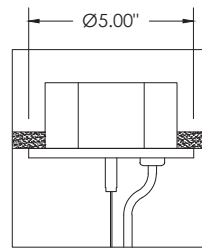

PENDANT LINIA

3G-2PLI-D
2" PENDANT
 DIRECT

PERFORMANCE CHART (Based on 3500K, 4' length)

LENS OPTIONS	LED SYSTEM	WATTAGE/FT	LUMENS/FT	EFFICACY (LM/W)	IES FILES
FLUSH	L1 - LOW OUTPUT	3.5W	365	104	DOWNLOAD
	L2 - STANDARD OUTPUT	5.5W	522	95	DOWNLOAD
	L4 - HIGH OUTPUT	9.5W	866	92	DOWNLOAD
1" DROP	L1 - LOW OUTPUT	3.5W	386	110	DOWNLOAD
	L2 - STANDARD OUTPUT	5.5W	535	97	DOWNLOAD
	L4 - HIGH OUTPUT	9.5W	918	97	DOWNLOAD
2" DROP	L1 - LOW OUTPUT	3.5W	383	110	DOWNLOAD
	L2 - STANDARD OUTPUT	5.5W	530	97	DOWNLOAD
	L4 - HIGH OUTPUT	9.5W	910	96	DOWNLOAD

MOUNTING

GRID POWER FEED

GRID NON POWER FEED

DRYWALL POWER FEED

DRYWALL NON POWER FEED

RUN CHART (Begin measurements at start of run, in a clockwise direction)

STRAIGHT (S-___')

ORDERING EXAMPLE:

3G-2PLI-D-L2-30K-120-DIM-FL-WH-60-2C-S-8'

L SHAPE (L-___' x ___')

ORDERING EXAMPLE:

A - 3G-2PLI-D-L2-30K-120-DIM-FL-WH-60-2C-L-8'x6'

B - 3G-2PLI-D-L2-30K-120-DIM-FL-WH-60-2C-L-6'x8'

OR

U SHAPE (U-___' x ___' x ___')