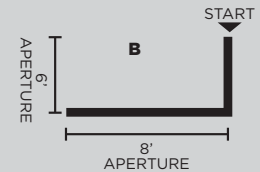

PENDANT LINIA

3G-2PLI-D
2" PENDANT
 DIRECT

PERFORMANCE CHART (Based on 3500K, 4' length)

LENS OPTIONS	LED SYSTEM	WATTAGE/FT	LUMENS/FT	EFFICACY (LM/W)	IES FILES
FLUSH	L1 - LOW OUTPUT	3.5W	365	104	DOWNLOAD
	L2 - STANDARD OUTPUT	5.5W	522	95	DOWNLOAD
	L4 - HIGH OUTPUT	9.5W	866	92	DOWNLOAD
1" DROP	L1 - LOW OUTPUT	3.5W	386	110	DOWNLOAD
	L2 - STANDARD OUTPUT	5.5W	535	97	DOWNLOAD
	L4 - HIGH OUTPUT	9.5W	918	97	DOWNLOAD
2" DROP	L1 - LOW OUTPUT	3.5W	383	110	DOWNLOAD
	L2 - STANDARD OUTPUT	5.5W	530	97	DOWNLOAD
	L4 - HIGH OUTPUT	9.5W	910	96	DOWNLOAD

MOUNTING

GRID POWER FEED

GRID NON POWER FEED

DRYWALL POWER FEED

DRYWALL NON POWER FEED

RUN CHART (Begin measurements at start of run, in a clockwise direction)

STRAIGHT (S-___')

ORDERING EXAMPLE:

3G-2PLI-D-L2-30K-120-DIM-FL-WH-60-2C-S-8'

L SHAPE (L-___' x ___')

ORDERING EXAMPLE:

A - 3G-2PLI-D-L2-30K-120-DIM-FL-WH-60-2C-L-8'x6'

B - 3G-2PLI-D-L2-30K-120-DIM-FL-WH-60-2C-L-6'x8'

OR

U SHAPE (U-___' x ___' x ___')