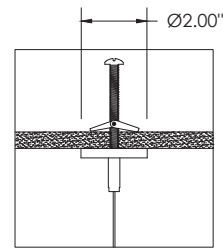

PENDANT LINIA

3G-2PLI-D
2" PENDANT
 DIRECT

PERFORMANCE CHART (Based on 3500K, 4' length)

LENS OPTIONS	LED SYSTEM	WATTAGE/FT	LUMENS/FT	EFFICACY (LM/W)	IES FILES
FLUSH	L1 - LOW OUTPUT	3.5W	365	104	DOWNLOAD
	L2 - STANDARD OUTPUT	5.5W	522	95	DOWNLOAD
	L4 - HIGH OUTPUT	9.5W	866	92	DOWNLOAD
1" DROP	L1 - LOW OUTPUT	3.5W	386	110	DOWNLOAD
	L2 - STANDARD OUTPUT	5.5W	535	97	DOWNLOAD
	L4 - HIGH OUTPUT	9.5W	918	97	DOWNLOAD
2" DROP	L1 - LOW OUTPUT	3.5W	383	110	DOWNLOAD
	L2 - STANDARD OUTPUT	5.5W	530	97	DOWNLOAD
	L4 - HIGH OUTPUT	9.5W	910	96	DOWNLOAD

MOUNTING

GRID POWER FEED

GRID NON POWER FEED

DRYWALL POWER FEED

DRYWALL NON POWER FEED

RUN CHART (Begin measurements at start of run, in a clockwise direction)

STRAIGHT (S-___')

ORDERING EXAMPLE:

3G-2PLI-D-L2-30K-120-DIM-FL-WH-60-2C-S-8'

L SHAPE (L-___' x ___')

ORDERING EXAMPLE:

A - 3G-2PLI-D-L2-30K-120-DIM-FL-WH-60-2C-L-8'x6'

B - 3G-2PLI-D-L2-30K-120-DIM-FL-WH-60-2C-L-6'x8'

OR

U SHAPE (U-___' x ___' x ___')