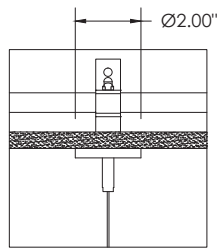

PENDANT LINIA

3G-2PLI-D
2" PENDANT
 DIRECT

PERFORMANCE CHART (Based on 3500K, 4' length)

LENS OPTIONS	LED SYSTEM	WATTAGE/FT	LUMENS/FT	EFFICACY (LM/W)	IES FILES
FLUSH	L1 - LOW OUTPUT	3.5W	365	104	DOWNLOAD
	L2 - STANDARD OUTPUT	5.5W	522	95	DOWNLOAD
	L4 - HIGH OUTPUT	9.5W	866	92	DOWNLOAD
1" DROP	L1 - LOW OUTPUT	3.5W	386	110	DOWNLOAD
	L2 - STANDARD OUTPUT	5.5W	535	97	DOWNLOAD
	L4 - HIGH OUTPUT	9.5W	918	97	DOWNLOAD
2" DROP	L1 - LOW OUTPUT	3.5W	383	110	DOWNLOAD
	L2 - STANDARD OUTPUT	5.5W	530	97	DOWNLOAD
	L4 - HIGH OUTPUT	9.5W	910	96	DOWNLOAD

MOUNTING

GRID POWER FEED

GRID NON POWER FEED

DRYWALL POWER FEED

DRYWALL NON POWER FEED

RUN CHART (Begin measurements at start of run, in a clockwise direction)

STRAIGHT (S-___')

ORDERING EXAMPLE: