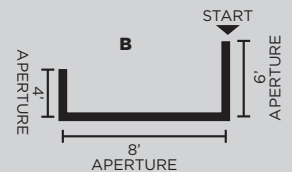

PENDANT LINIA

3G-2PLI-D
2" PENDANT
DIRECT

PERFORMANCE CHART (Based on 3500K, 4' length)

LENS OPTIONS	LED SYSTEM	WATTAGE/FT	LUMENS/FT	EFFICACY (LM/W)	IES FILES
FLUSH	L1 - LOW OUTPUT	3.5W	365	104	DOWNLOAD
	L2 - STANDARD OUTPUT	5.5W	522	95	DOWNLOAD
	L4 - HIGH OUTPUT	9.5W	866	92	DOWNLOAD
1" DROP	L1 - LOW OUTPUT	3.5W	386	110	DOWNLOAD
	L2 - STANDARD OUTPUT	5.5W	535	97	DOWNLOAD
	L4 - HIGH OUTPUT	9.5W	918	97	DOWNLOAD
2" DROP	L1 - LOW OUTPUT	3.5W	383	110	DOWNLOAD
	L2 - STANDARD OUTPUT	5.5W	530	97	DOWNLOAD
	L4 - HIGH OUTPUT	9.5W	910	96	DOWNLOAD

MOUNTING

GRID POWER FEED

GRID NON POWER FEED

DRYWALL POWER FEED

DRYWALL NON POWER FEED

RUN CHART (Begin measurements at start of run, in a clockwise direction)

STRAIGHT (S-___')

ORDERING EXAMPLE:

3G-2PLI-D-L2-30K-120-DIM-FL-WH-60-2C-S-8'

L SHAPE (L-___' x ___')

ORDERING EXAMPLE:

A - 3G-2PLI-D-L2-30K-120-DIM-FL-WH-60-2C-L-8'x6'

B - 3G-2PLI-D-L2-30K-120-DIM-FL-WH-60-2C-L-6'x8'

OR

U SHAPE (U-___' x ___' x ___')

ORDERING EXAMPLE:

A - 3G-2PLI-D-L2-30K-120-DIM-FL-WH-60-2C-U-4'x8'x6'

B - 3G-2PLI-D-L2-30K-120-DIM-FL-WH-60-2C-U-6'x8'x4'

OR

RECTANGLE/SQUARE (R-___' x ___')

ORDERING EXAMPLE:

3G-2PLI-D-L2-30K-120-DIM-FL-WH-60-2C-R-8'x6'