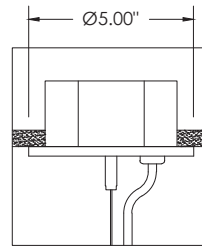

PENDANT LINIA

3G-2PLI-DI
2" PENDANT
 DIRECT & INDIRECT

PERFORMANCE CHART (Based on 3500K, 4' length)

LENS OPTIONS	LED SYSTEM	WATTAGE/FT	LUMENS/FT	EFFICACY (LM/W)	DISTRIBUTION	IES FILES
FLUSH	L1 - LOW OUTPUT	7W	795	114	45/55	DOWNLOAD
	L2 - STANDARD OUTPUT	11W	1108	103	45/55	DOWNLOAD
	L4 - HIGH OUTPUT	18W	1889	104	45/55	DOWNLOAD
1" DROP	L1 - LOW OUTPUT	7W	816	117	40/60	DOWNLOAD
	L2 - STANDARD OUTPUT	11W	1136	106	40/60	DOWNLOAD
	L4 - HIGH OUTPUT	18W	1936	106	40/60	DOWNLOAD
2" DROP	L1 - LOW OUTPUT	7W	815	116	40/60	DOWNLOAD
	L2 - STANDARD OUTPUT	11W	1135	106	40/60	DOWNLOAD
	L4 - HIGH OUTPUT	18W	1933	106	40/60	DOWNLOAD

ADDITIONAL IES FILES FOR THIS PRODUCT FOUND [HERE](#)

MOUNTING

GRID POWER FEED

GRID NON POWER FEED

DRYWALL POWER FEED

DRYWALL NON POWER FEED

RUN CHART (Begin measurements at start of run, in a clockwise direction)

STRAIGHT (S-___')

ORDERING EXAMPLE:

3G-2PLI-DI-L2-L2-30K-120-DIM-FL-WH-60-2C-S-8'

L SHAPE (L-___' x ___')

ORDERING EXAMPLE:

A - 3G-2PLI-DI-L2-L2-30K-120-DIM-FL-WH-60-2C-L-8'x6'

B - 3G-2PLI-DI-L2-L2-30K-120-DIM-FL-WH-60-2C-L-6'x8'