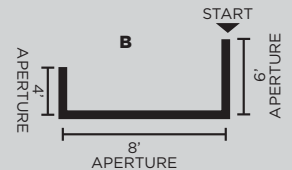

PENDANT LINIA

3G-2PLI-DI
2" PENDANT
 DIRECT & INDIRECT

PERFORMANCE CHART (Based on 3500K, 4' length)

LENS OPTIONS	LED SYSTEM	WATTAGE/FT	LUMENS/FT	EFFICACY (LM/W)	DISTRIBUTION	IES FILES
FLUSH	L1 - LOW OUTPUT	7W	795	114	45/55	DOWNLOAD
	L2 - STANDARD OUTPUT	11W	1108	103	45/55	DOWNLOAD
	L4 - HIGH OUTPUT	18W	1889	104	45/55	DOWNLOAD
1" DROP	L1 - LOW OUTPUT	7W	816	117	40/60	DOWNLOAD
	L2 - STANDARD OUTPUT	11W	1136	106	40/60	DOWNLOAD
	L4 - HIGH OUTPUT	18W	1936	106	40/60	DOWNLOAD
2" DROP	L1 - LOW OUTPUT	7W	815	116	40/60	DOWNLOAD
	L2 - STANDARD OUTPUT	11W	1135	106	40/60	DOWNLOAD
	L4 - HIGH OUTPUT	18W	1933	106	40/60	DOWNLOAD

STRAIGHT (S-___')

ORDERING EXAMPLE:

3G-2PLI-DI-L2-L2-30K-120-DIM-FL-WH-60-2C-S-8'

L SHAPE (L-___' x ___')

ORDERING EXAMPLE:

A - 3G-2PLI-DI-L2-L2-30K-120-DIM-FL-WH-60-2C-L-8'x6'

B - 3G-2PLI-DI-L2-L2-30K-120-DIM-FL-WH-60-2C-L-6'x8'

OR

U SHAPE (U-___' x ___' x ___')

ORDERING EXAMPLE:

A - 3G-2PLI-DI-L2-L2-30K-120-DIM-FL-WH-60-2C-U-4'x8'x6'

B - 3G-2PLI-DI-L2-L2-30K-120-DIM-FL-WH-60-2C-U-6'x8'x4'

OR

RECTANGLE/SQUARE (R-___' x ___')

ORDERING EXAMPLE: