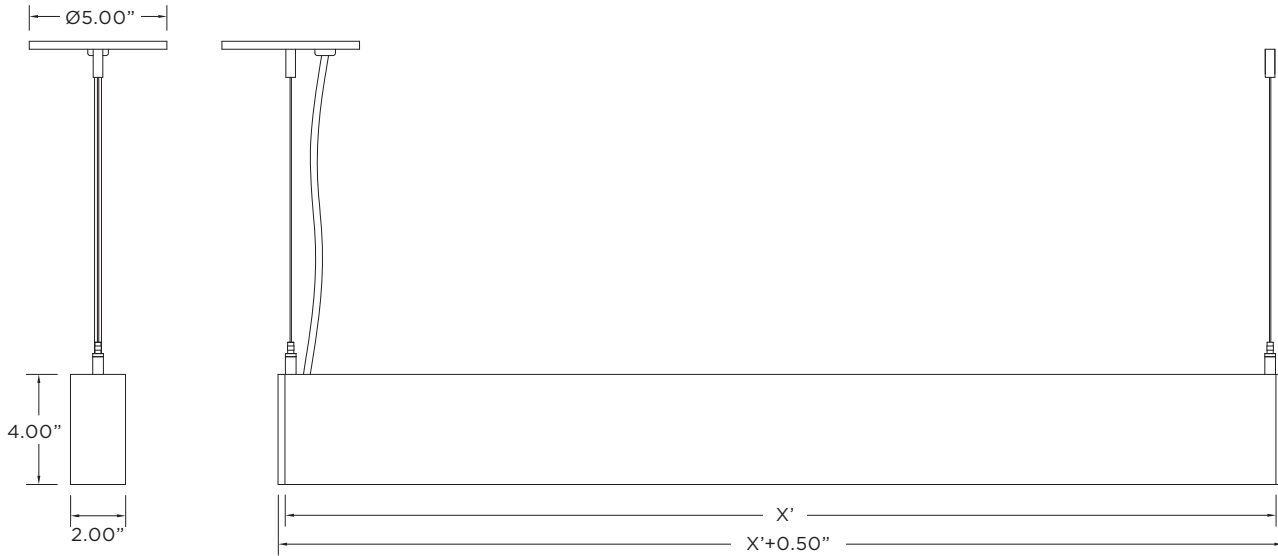

PENDANT - LINIA | 3G - 2PLI-DI | 2" PENDANT DIRECT & INDIRECT

PROJECT	TYPE	DATE
CATALOG #		

LENS OPTIONS

FL - FLUSH LENS

DD1 - 1" DROP LENS

DD2 - 2" DROP LENS

ORDERING INFORMATION

CAT. NO	LED SYSTEM		COLOR TEMP	VOLTAGE	DRIVER
	DIRECT	INDIRECT			
3G-2PLI-DI	L1 - LOW OUTPUT	L1 - LOW OUTPUT	27K - 2700K	120 - 120V	DIM - 0-10V (STANDARD 100-1%)
	L2 - STANDARD OUTPUT	L2 - STANDARD OUTPUT	30K - 3000K	277 - 277V	DHL - LUTRON (3-WIRE-100-1%)
	L4 - HIGH OUTPUT	L4 - HIGH OUTPUT	35K - 3500K	347 - 347V (0-10V ONLY)	DHL2 - LUTRON (ECOSYSTEM-100-1%)
			40K - 4000K		DALI - DALI (100-1%)

3G-2PLI-DI					

LENS OPTIONS	FINISH	CABLE LENGTH	CIRCUITING	OPTIONS	LENGTH (FEET)
FL - FLUSH DD1 - 1" DROP LENS DD2 - 2" DROP LENS	WH - WHITE (STANDARD) SV - SILVER BK - BLACK	60 - 60" 120 - 120"	1C - 1 CIRCUIT 2C - 2 CIRCUITS	EM - EMERGENCY BATTERY (4' SECTION)	S - ___' (STRAIGHT RUN)* L - ___' X ___' (L-SHAPE) U - ___' X ___' X ___' (U-SHAPE) R - ___' X ___' (RECTANGLE/SQUARE)
NOTE: Indirect lens available in flush only.					*Individual units available in 3', 4', 5', or 8'. Continuous runs available in 1' increments.

ORDERING EXAMPLE **3G-2PLI-DI-L2-L2-30K-120-DIM-FL-WH-60-2C-S-4'**

Copyright 2016 3G Lighting.
P: 905-850-2305 F: 905-851-6490 | TF: 888-448-0440
3G reserves the right to change, without notice, specifications or materials for product improvement.