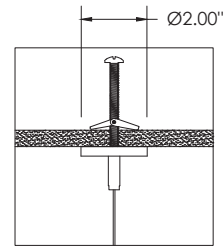

PENDANT LINIA

3G-2PLI-DI
2" PENDANT
 DIRECT & INDIRECT

PERFORMANCE CHART (Based on 3500K, 4' length)

LENS OPTIONS	LED SYSTEM	WATTAGE/FT	LUMENS/FT	EFFICACY (LM/W)	DISTRIBUTION	IES FILES
FLUSH	L1 - LOW OUTPUT	7W	795	114	45/55	DOWNLOAD
	L2 - STANDARD OUTPUT	11W	1108	103	45/55	DOWNLOAD
	L4 - HIGH OUTPUT	18W	1889	104	45/55	DOWNLOAD
1" DROP	L1 - LOW OUTPUT	7W	816	117	40/60	DOWNLOAD
	L2 - STANDARD OUTPUT	11W	1136	106	40/60	DOWNLOAD
	L4 - HIGH OUTPUT	18W	1936	106	40/60	DOWNLOAD
2" DROP	L1 - LOW OUTPUT	7W	815	116	40/60	DOWNLOAD
	L2 - STANDARD OUTPUT	11W	1135	106	40/60	DOWNLOAD
	L4 - HIGH OUTPUT	18W	1933	106	40/60	DOWNLOAD

ADDITIONAL IES FILES FOR THIS PRODUCT FOUND [HERE](#)

MOUNTING

GRID POWER FEED

GRID NON POWER FEED

DRYWALL POWER FEED

DRYWALL NON POWER FEED

RUN CHART (Begin measurements at start of run, in a clockwise direction)

STRAIGHT (S-___')

ORDERING EXAMPLE:

3G-2PLI-DI-L2-L2-30K-120-DIM-FL-WH-60-2C-S-8'

L SHAPE (L-___' x ___')

ORDERING EXAMPLE:

A - 3G-2PLI-DI-L2-L2-30K-120-DIM-FL-WH-60-2C-L-8'x6'

B - 3G-2PLI-DI-L2-L2-30K-120-DIM-FL-WH-60-2C-L-6'x8'