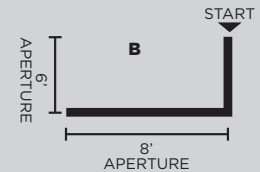

PENDANT LINIA

3G-2PLI-DI
2" PENDANT
DIRECT & INDIRECT

PERFORMANCE CHART (Based on 3500K, 4' length)

LENS OPTIONS	LED SYSTEM	WATTAGE/FT	LUMENS/FT	EFFICACY (LM/W)	DISTRIBUTION	IES FILES
FLUSH	L1 - LOW OUTPUT	7W	795	114	45/55	DOWNLOAD
	L2 - STANDARD OUTPUT	11W	1108	103	45/55	DOWNLOAD
	L4 - HIGH OUTPUT	18W	1889	104	45/55	DOWNLOAD
1" DROP	L1 - LOW OUTPUT	7W	816	117	40/60	DOWNLOAD
	L2 - STANDARD OUTPUT	11W	1136	106	40/60	DOWNLOAD
	L4 - HIGH OUTPUT	18W	1936	106	40/60	DOWNLOAD
2" DROP	L1 - LOW OUTPUT	7W	815	116	40/60	DOWNLOAD
	L2 - STANDARD OUTPUT	11W	1135	106	40/60	DOWNLOAD
	L4 - HIGH OUTPUT	18W	1933	106	40/60	DOWNLOAD

ADDITIONAL IES FILES FOR THIS PRODUCT FOUND [HERE](#)

MOUNTING

GRID POWER FEED

GRID NON POWER FEED

DRYWALL POWER FEED

DRYWALL NON POWER FEED

RUN CHART (Begin measurements at start of run, in a clockwise direction)

STRAIGHT (S-___')

ORDERING EXAMPLE:

3G-2PLI-DI-L2-L2-30K-120-DIM-FL-WH-60-2C-S-8'

L SHAPE (L-___' x ___')

ORDERING EXAMPLE:

A - 3G-2PLI-DI-L2-L2-30K-120-DIM-FL-WH-60-2C-L-8'x6'

B - 3G-2PLI-DI-L2-L2-30K-120-DIM-FL-WH-60-2C-L-6'x8'

OR

U SHAPE (U-___' x ___' x ___')

ORDERING EXAMPLE:

A - 3G-2PLI-DI-L2-L2-30K-120-DIM-FL-WH-60-2C-U-4'x8'x6'

B - 3G-2PLI-DI-L2-L2-30K-120-DIM-FL-WH-60-2C-U-6'x8'x4'

OR

RECTANGLE/SQUARE (R-___' x ___')

ORDERING EXAMPLE:

3G-2PLI-DI-L2-L2-30K-120-DIM-FL-WH-60-2C-R-8'x6'