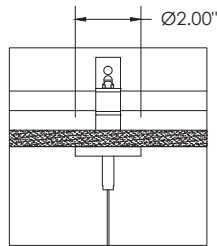

GRID NON POWER FEED