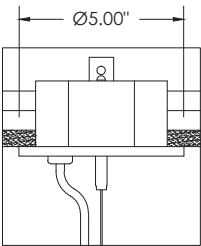

MOUNTING

GRID POWER FEED