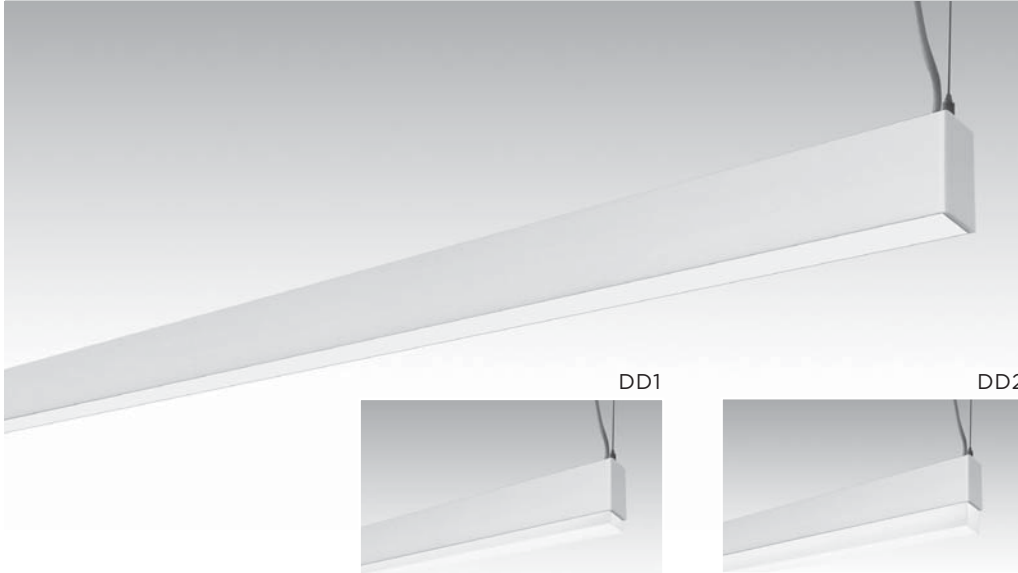

PENDANT LINIA

3G-2PLI-DI
2" PENDANT
DIRECT & INDIRECT

3G
LIGHTING

Recessed Linia

Surface Linia

Wall Linia

FEATURES

CONSTRUCTION

- 2" extruded aluminum housing with machined aluminum end caps
- Individual units and continuous runs in 1' increments
- 24 gauge LED reflector with high reflectance white powder coated finish
- Extruded acrylic lens with satin finish available in flush and drop lens options