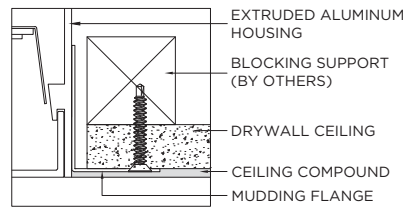

RECESSED LINIA

3G-2RLI
2" RECESSED
 TRIM, TRIMLESS & FLANGELESS

PERFORMANCE CHART (Based on 3500K, 4' length)

LENS OPTIONS	LED SYSTEM	WATTAGE/FT	LUMENS/FT	EFFICACY (LM/W)	IES FILES
FLUSH	L1 - LOW OUTPUT	3.5W	365	104	DOWNLOAD
	L2 - STANDARD OUTPUT	5.5W	522	95	DOWNLOAD
	L4 - HIGH OUTPUT	9.5W	866	92	DOWNLOAD
1" DROP	L1 - LOW OUTPUT	3.5W	386	110	DOWNLOAD
	L2 - STANDARD OUTPUT	5.5W	535	97	DOWNLOAD
	L4 - HIGH OUTPUT	9.5W	918	97	DOWNLOAD
2" DROP	L1 - LOW OUTPUT	3.5W	383	110	DOWNLOAD
	L2 - STANDARD OUTPUT	5.5W	530	97	DOWNLOAD
	L4 - HIGH OUTPUT	9.5W	910	96	DOWNLOAD

MOUNTING

WT - TRIM

XTR - TRIMLESS

FX - FLANGELESS

RUN CHART (Begin measurements at start of run, in a clockwise direction)

STRAIGHT (S-___')

ORDERING EXAMPLE:

3G-2RLI-L2-30K-120-DIM-XTR-FL-S-8'