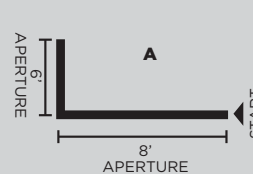

RECESSED LINIA

3G-2RLI
2" RECESSED
 TRIM, TRIMLESS & FLANGELESS

PERFORMANCE CHART (Based on 3500K, 4' length)

LENS OPTIONS	LED SYSTEM	WATTAGE/FT	LUMENS/FT	EFFICACY (LM/W)	IES FILES
FLUSH	L1 - LOW OUTPUT	3.5W	365	104	DOWNLOAD
	L2 - STANDARD OUTPUT	5.5W	522	95	DOWNLOAD
	L4 - HIGH OUTPUT	9.5W	866	92	DOWNLOAD
1" DROP	L1 - LOW OUTPUT	3.5W	386	110	DOWNLOAD
	L2 - STANDARD OUTPUT	5.5W	535	97	DOWNLOAD
	L4 - HIGH OUTPUT	9.5W	918	97	DOWNLOAD
2" DROP	L1 - LOW OUTPUT	3.5W	383	110	DOWNLOAD
	L2 - STANDARD OUTPUT	5.5W	530	97	DOWNLOAD
	L4 - HIGH OUTPUT	9.5W	910	96	DOWNLOAD

MOUNTING

WT - TRIM

XTR - TRIMLESS

FX - FLANGELESS

RUN CHART (Begin measurements at start of run, in a clockwise direction)

STRAIGHT (S-___')

ORDERING EXAMPLE:

3G-2RLI-L2-30K-120-DIM-XTR-FL-S-8'

L SHAPE (L-___' x ___')

ORDERING EXAMPLE:

A - 3G-2RLI-L2-30K-120-DIM-XTR-FL-L-8'x6'

B - 3G-2RLI-L2-30K-120-DIM-XTR-FL-L-6'x8'

OR

U SHAPE (U-___' x ___' x ___')

ORDERING EXAMPLE:

A - 3G-2RLI-L2-30K-120-DIM-XTR-FL-U-4'x8'x6'