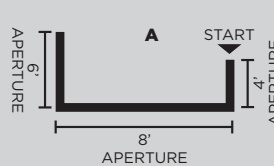

U SHAPE (U-___' x ___' x ___')

ORDERING EXAMPLE:

A - 3G-2RLI-L2-30K-120-DIM-XTR-FL-U-4'x8'x6'

B - 3G-2RLI-L2-30K-120-DIM-XTR-FL-U-6'x8'x4'