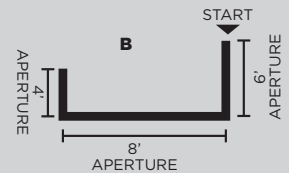

RECESSED LINIA

3G-2RLI
2" RECESSED
TRIM, TRIMLESS & FLANGELESS

PERFORMANCE CHART (Based on 3500K, 4' length)

LENS OPTIONS	LED SYSTEM	WATTAGE/FT	LUMENS/FT	EFFICACY (LM/W)	IES FILES
FLUSH	L1 - LOW OUTPUT	3.5W	365	104	DOWNLOAD
	L2 - STANDARD OUTPUT	5.5W	522	95	DOWNLOAD
	L4 - HIGH OUTPUT	9.5W	866	92	DOWNLOAD
1" DROP	L1 - LOW OUTPUT	3.5W	386	110	DOWNLOAD
	L2 - STANDARD OUTPUT	5.5W	535	97	DOWNLOAD
	L4 - HIGH OUTPUT	9.5W	918	97	DOWNLOAD
2" DROP	L1 - LOW OUTPUT	3.5W	383	110	DOWNLOAD
	L2 - STANDARD OUTPUT	5.5W	530	97	DOWNLOAD
	L4 - HIGH OUTPUT	9.5W	910	96	DOWNLOAD

MOUNTING

WT - TRIM

XTR - TRIMLESS

FX - FLANGELESS

RUN CHART (Begin measurements at start of run, in a clockwise direction)

STRAIGHT (S-___')

ORDERING EXAMPLE:

3G-2RLI-L2-30K-120-DIM-XTR-FL-S-8'

L SHAPE (L-___' x ___')

ORDERING EXAMPLE:

A - 3G-2RLI-L2-30K-120-DIM-XTR-FL-L-8'x6'

B - 3G-2RLI-L2-30K-120-DIM-XTR-FL-L-6'x8'

OR

U SHAPE (U-___' x ___' x ___')

ORDERING EXAMPLE:

A - 3G-2RLI-L2-30K-120-DIM-XTR-FL-U-4'x8'x6'

B - 3G-2RLI-L2-30K-120-DIM-XTR-FL-U-6'x8'x4'

OR

RECTANGLE (R-___' x ___')

ORDERING EXAMPLE:

3G-2RLI-L2-30K-120-DIM-XTR-FL-R-8'x6'