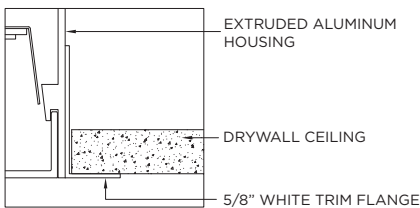

RECESSED LINIA

3G-2RLI
2" RECESSED
 TRIM, TRIMLESS & FLANGELESS

PERFORMANCE CHART (Based on 3500K, 4' length)

LENS OPTIONS	LED SYSTEM	WATTAGE/FT	LUMENS/FT	EFFICACY (LM/W)	IES FILES
FLUSH	L1 - LOW OUTPUT	3.5W	365	104	DOWNLOAD
	L2 - STANDARD OUTPUT	5.5W	522	95	DOWNLOAD
	L4 - HIGH OUTPUT	9.5W	866	92	DOWNLOAD
1" DROP	L1 - LOW OUTPUT	3.5W	386	110	DOWNLOAD
	L2 - STANDARD OUTPUT	5.5W	535	97	DOWNLOAD
	L4 - HIGH OUTPUT	9.5W	918	97	DOWNLOAD
2" DROP	L1 - LOW OUTPUT	3.5W	383	110	DOWNLOAD
	L2 - STANDARD OUTPUT	5.5W	530	97	DOWNLOAD
	L4 - HIGH OUTPUT	9.5W	910	96	DOWNLOAD

MOUNTING

WT - TRIM

XTR - TRIMLESS

FX - FLANGELESS

RUN CHART (Begin measurements at start of run, in a clockwise direction)

STRAIGHT (S-___')

ORDERING EXAMPLE:

3G-2RLI-L2-30K-120-DIM-XTR-FL-S-8'