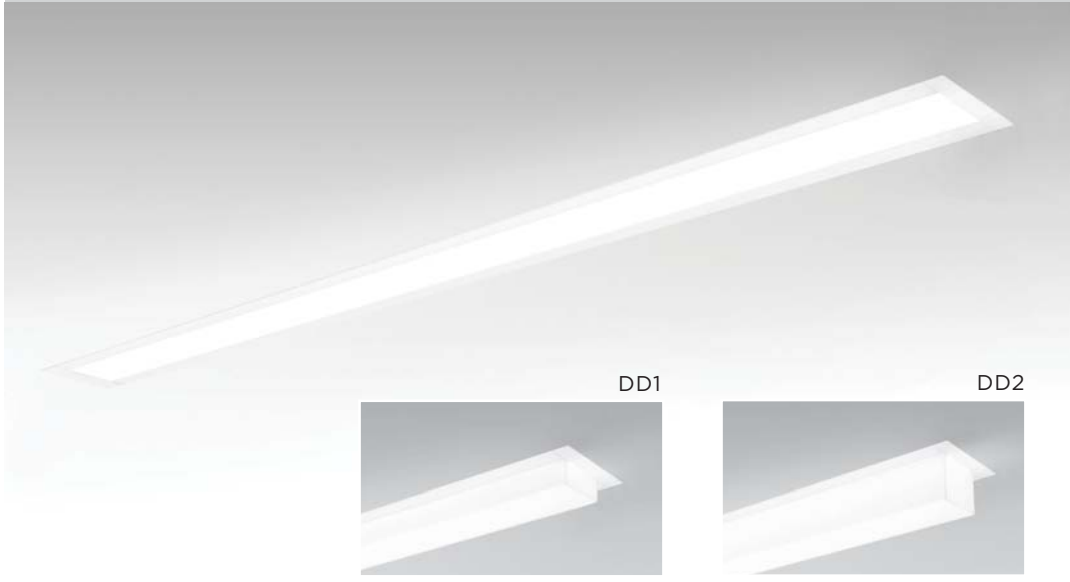

RECESSED LINIA

3G-2RLI

2" RECESSED

TRIM, TRIMLESS & FLANGELESS

3G
LIGHTING

Pendant Linia

Surface Linia

Wall Linia

FEATURES

CONSTRUCTION

- Extruded aluminum housing with 2" aperture
- Individual units and continuous runs in 1' increments
- Trimless model features mudding flange
- Trim model features a 5/8" trim flange
- 24 gauge LED reflector with high reflectance white powder coated finish
- Extruded acrylic lens with a satin finish, available in flush and unique drop lens options