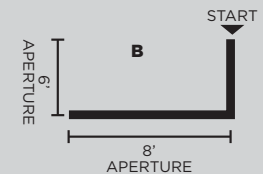

RECESSED LINIA

3G-2RLI
2" RECESSED
 TRIM, TRIMLESS & FLANGELESS

PERFORMANCE CHART (Based on 3500K, 4' length)

LENS OPTIONS	LED SYSTEM	WATTAGE/FT	LUMENS/FT	EFFICACY (LM/W)	IES FILES
FLUSH	L1 - LOW OUTPUT	3.5W	365	104	DOWNLOAD
	L2 - STANDARD OUTPUT	5.5W	522	95	DOWNLOAD
	L4 - HIGH OUTPUT	9.5W	866	92	DOWNLOAD
1" DROP	L1 - LOW OUTPUT	3.5W	386	110	DOWNLOAD
	L2 - STANDARD OUTPUT	5.5W	535	97	DOWNLOAD
	L4 - HIGH OUTPUT	9.5W	918	97	DOWNLOAD
2" DROP	L1 - LOW OUTPUT	3.5W	383	110	DOWNLOAD
	L2 - STANDARD OUTPUT	5.5W	530	97	DOWNLOAD
	L4 - HIGH OUTPUT	9.5W	910	96	DOWNLOAD

MOUNTING

WT - TRIM

XTR - TRIMLESS

FX - FLANGELESS

RUN CHART (Begin measurements at start of run, in a clockwise direction)

STRAIGHT (S-___')

ORDERING EXAMPLE:

3G-2RLI-L2-30K-120-DIM-XTR-FL-S-8'

L SHAPE (L-___' x ___')

ORDERING EXAMPLE:

A - 3G-2RLI-L2-30K-120-DIM-XTR-FL-L-8'x6'

B - 3G-2RLI-L2-30K-120-DIM-XTR-FL-L-6'x8'

OR

U SHAPE (U-___' x ___' x ___')

ORDERING EXAMPLE:

A - 3G-2RLI-L2-30K-120-DIM-XTR-FL-U-4'x8'x6'