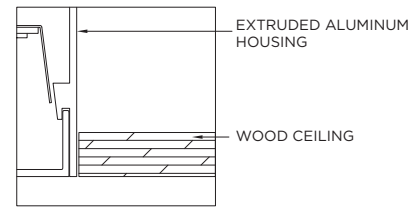

RECESSED LINIA

3G-2RLI
2" RECESSED
 TRIM, TRIMLESS & FLANGELESS

PERFORMANCE CHART (Based on 3500K, 4' length)

LENS OPTIONS	LED SYSTEM	WATTAGE/FT	LUMENS/FT	EFFICACY (LM/W)	IES FILES
FLUSH	L1 - LOW OUTPUT	3.5W	365	104	DOWNLOAD
	L2 - STANDARD OUTPUT	5.5W	522	95	DOWNLOAD
	L4 - HIGH OUTPUT	9.5W	866	92	DOWNLOAD
1" DROP	L1 - LOW OUTPUT	3.5W	386	110	DOWNLOAD
	L2 - STANDARD OUTPUT	5.5W	535	97	DOWNLOAD
	L4 - HIGH OUTPUT	9.5W	918	97	DOWNLOAD
2" DROP	L1 - LOW OUTPUT	3.5W	383	110	DOWNLOAD
	L2 - STANDARD OUTPUT	5.5W	530	97	DOWNLOAD
	L4 - HIGH OUTPUT	9.5W	910	96	DOWNLOAD

MOUNTING

WT - TRIM

XTR - TRIMLESS

FX - FLANGELESS

RUN CHART (Begin measurements at start of run, in a clockwise direction)

STRAIGHT (S-___')

ORDERING EXAMPLE:

3G-2RLI-L2-30K-120-DIM-XTR-FL-S-8'

L SHAPE (L-___' x ___')

ORDERING EXAMPLE:

A - 3G-2RLI-L2-30K-120-DIM-XTR-FL-L-8'x6'

B - 3G-2RLI-L2-30K-120-DIM-XTR-FL-L-6'x8'

OR

U SHAPE (U-___' x ___' x ___')

ORDERING EXAMPLE:

A - 3G-2RLI-L2-30K-120-DIM-XTR-FL-U-4'x8'x6'