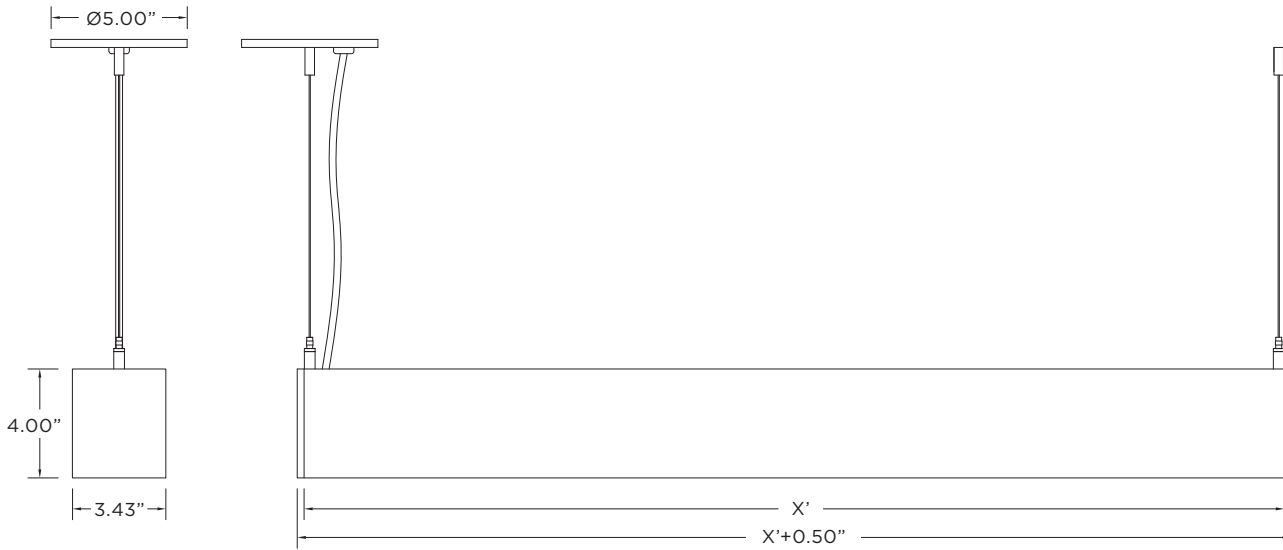

PENDANT - LINIA | 3G - 4PLI-DI | 3.5" PENDANT DIRECT & INDIRECT

PROJECT

TYPE

DATE

CATALOG #

LENS OPTIONS

FL - FLUSH LENS

DD1 - 1" DROP LENS

DD2 - 2" DROP LENS

ORDERING INFORMATION

CAT. NO	LED SYSTEM		COLOR TEMP	VOLTAGE	DRIVER
	DIRECT	INDIRECT			
3G-4PLI-DI	L1 - LOW OUTPUT	L1 - LOW OUTPUT	27K - 2700K	120 - 120V	DIM - 0-10V (STANDARD 100-1%)
	L2 - STANDARD OUTPUT	L2 - STANDARD OUTPUT	30K - 3000K	277 - 277V	DHL - LUTRON (3-WIRE-100-1%)
	L4 - HIGH OUTPUT	L4 - HIGH OUTPUT	35K - 3500K	347 - 347V (0-10V ONLY)	DHL2 - LUTRON (ECOSYSTEM-100-1%)
			40K - 4000K		DALI - DALI (100-1%)

3G-4PLI-DI				

LENS OPTIONS	FINISH	CABLE LENGTH	CIRCUITING	OPTIONS	LENGTH (FEET)
FL - FLUSH DD1 - 1" DROP LENS DD2 - 2" DROP LENS	WH - WHITE (STANDARD) SV - SILVER BK - BLACK	60 - 60" 120 - 120"	1C - 1 CIRCUIT 2C - 2 CIRCUITS	EM - EMERGENCY BATTERY (4' SECTION)	S - ___' (STRAIGHT RUN)* L - ___' X ___' (L-SHAPE) U - ___' X ___' X ___' (U-SHAPE) R - ___' X ___' (RECTANGLE/SQUARE)

NOTE: Indirect lens available in flush only.

*Individual units available in 3', 4', 5', or 8'. Continuous runs available in 1' increments.

ORDERING EXAMPLE **3G-4PLI-L2-L2-30K-120-DIM-FL-WH-60-2C-S-8'**

Copyright 2016 3G Lighting
P: 905-850-2305 F: 905-851-6490 | TF: 888-448-0440
3G reserves the right to change, without notice, specifications or materials for product improvement.