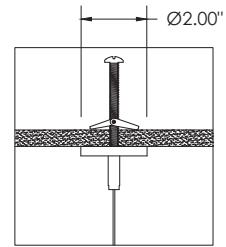

PERFORMANCE CHART (Based on 3500K, 4' length)

LENS OPTIONS	LED SYSTEM	WATTAGE/FT	LUMENS/FT	EFFICACY (LM/W)	DISTRIBUTION	IES FILES
FLUSH	L1 - LOW OUTPUT	6.75W	712	105	47/53	DOWNLOAD
	L2 - STANDARD OUTPUT	10.25W	1094	107	47/53	DOWNLOAD
	L4 - HIGH OUTPUT	17.25W	1883	109	47/53	DOWNLOAD
1" DROP	L1 - LOW OUTPUT	7W	727	108	45/55	DOWNLOAD
	L2 - STANDARD OUTPUT	11W	1118	109	45/55	DOWNLOAD
	L4 - HIGH OUTPUT	18W	1923	111	45/55	DOWNLOAD
2" DROP	L1 - LOW OUTPUT	7W	720	107	43/57	DOWNLOAD
	L2 - STANDARD OUTPUT	11W	1109	108	43/57	DOWNLOAD
	L4 - HIGH OUTPUT	18W	1907	111	43/57	DOWNLOAD

ADDITIONAL IES FILES FOR THIS PRODUCT FOUND [HERE](#)

MOUNTING

GRID POWER FEED

GRID NON POWER FEED

DRYWALL POWER FEED

DRYWALL NON POWER FEED

RUN CHART (Begin measurements at start of run, in a clockwise direction)

STRAIGHT (S-___')

ORDERING EXAMPLE:

3G-4PLI-DI-L2-L2-30K-120-DIM-FL-WH-60-2C-S-8'

L SHAPE (L-___' x ___')

ORDERING EXAMPLE:

A - 3G-4PLI-DI-L2-L2-30K-120-DIM-FL-WH-60-2C-L-8'x6'

B - 3G-4PLI-DI-L2-L2-30K-120-DIM-FL-WH-60-2C-L-6'x8'