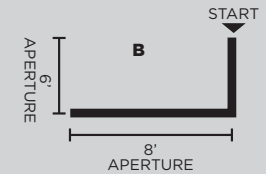

PENDANT LINIA

3G-4PLI-DI
3.5" PENDANT
DIRECT & INDIRECT

PERFORMANCE CHART (Based on 3500K, 4' length)

LENS OPTIONS	LED SYSTEM	WATTAGE/FT	LUMENS/FT	EFFICACY (LM/W)	DISTRIBUTION	IES FILES
FLUSH	L1 - LOW OUTPUT	6.75W	712	105	47/53	DOWNLOAD
	L2 - STANDARD OUTPUT	10.25W	1094	107	47/53	DOWNLOAD
	L4 - HIGH OUTPUT	17.25W	1883	109	47/53	DOWNLOAD
1" DROP	L1 - LOW OUTPUT	7W	727	108	45/55	DOWNLOAD
	L2 - STANDARD OUTPUT	11W	1118	109	45/55	DOWNLOAD
	L4 - HIGH OUTPUT	18W	1923	111	45/55	DOWNLOAD
2" DROP	L1 - LOW OUTPUT	7W	720	107	43/57	DOWNLOAD
	L2 - STANDARD OUTPUT	11W	1109	108	43/57	DOWNLOAD
	L4 - HIGH OUTPUT	18W	1907	111	43/57	DOWNLOAD

ADDITIONAL IES FILES FOR THIS PRODUCT FOUND [HERE](#)

MOUNTING

GRID POWER FEED

GRID NON POWER FEED

DRYWALL POWER FEED

DRYWALL NON POWER FEED

RUN CHART (Begin measurements at start of run, in a clockwise direction)

STRAIGHT (S-___')

ORDERING EXAMPLE:

3G-4PLI-DI-L2-L2-30K-120-DIM-FL-WH-60-2C-S-8'

L SHAPE (L-___' x ___')

ORDERING EXAMPLE:

A - 3G-4PLI-DI-L2-L2-30K-120-DIM-FL-WH-60-2C-L-8'x6'

B - 3G-4PLI-DI-L2-L2-30K-120-DIM-FL-WH-60-2C-L-6'x8'

OR

U SHAPE (U-___' x ___' x ___')

ORDERING EXAMPLE:

A - 3G-4PLI-DI-L2-L2-30K-120-DIM-FL-WH-60-2C-U-4'x8'x6'

B - 3G-4PLI-DI-L2-L2-30K-120-DIM-FL-WH-60-2C-U-6'x8'x4'

OR

RECTANGLE (R-___' x ___')

ORDERING EXAMPLE:

3G-4PLI-DI-L2-L2-30K-120-DIM-FL-WH-60-2C-R-8'x6'