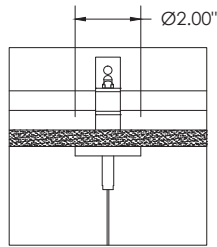

GRID NON POWER FEED