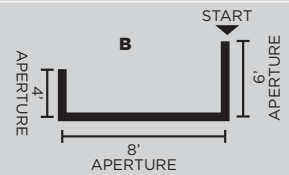

PERFORMANCE CHART (Based on 3500K, 4' length)

LENS OPTIONS	LED SYSTEM	WATTAGE/FT	LUMENS/FT	EFFICACY (LM/W)	DISTRIBUTION	IES FILES
FLUSH	L1 - LOW OUTPUT	6.75W	712	105	47/53	DOWNLOAD
	L2 - STANDARD OUTPUT	10.25W	1094	107	47/53	DOWNLOAD
	L4 - HIGH OUTPUT	17.25W	1883	109	47/53	DOWNLOAD
1" DROP	L1 - LOW OUTPUT	7W	727	108	45/55	DOWNLOAD
	L2 - STANDARD OUTPUT	11W	1118	109	45/55	DOWNLOAD
	L4 - HIGH OUTPUT	18W	1923	111	45/55	DOWNLOAD
2" DROP	L1 - LOW OUTPUT	7W	720	107	43/57	DOWNLOAD
	L2 - STANDARD OUTPUT	11W	1109	108	43/57	DOWNLOAD
	L4 - HIGH OUTPUT	18W	1907	111	43/57	DOWNLOAD

STRAIGHT (S-___')

ORDERING EXAMPLE:

3G-4PLI-DI-L2-L2-30K-120-DIM-FL-WH-60-2C-S-8'

L SHAPE (L-___' x ___')

ORDERING EXAMPLE:

A - 3G-4PLI-DI-L2-L2-30K-120-DIM-FL-WH-60-2C-L-8'x6'

B - 3G-4PLI-DI-L2-L2-30K-120-DIM-FL-WH-60-2C-L-6'x8'

OR

U SHAPE (U-___' x ___' x ___')

ORDERING EXAMPLE:

A - 3G-4PLI-DI-L2-L2-30K-120-DIM-FL-WH-60-2C-U-4'x8'x6'

B - 3G-4PLI-DI-L2-L2-30K-120-DIM-FL-WH-60-2C-U-6'x8'x4'

OR

RECTANGLE (R-___' x ___')

ORDERING EXAMPLE: