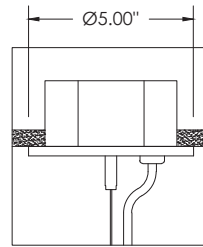

PERFORMANCE CHART (Based on 3500K, 4' length)

LENS OPTIONS	LED SYSTEM	WATTAGE/FT	LUMENS/FT	EFFICACY (LM/W)	DISTRIBUTION	IES FILES
FLUSH	L1 - LOW OUTPUT	6.75W	712	105	47/53	DOWNLOAD
	L2 - STANDARD OUTPUT	10.25W	1094	107	47/53	DOWNLOAD
	L4 - HIGH OUTPUT	17.25W	1883	109	47/53	DOWNLOAD
1" DROP	L1 - LOW OUTPUT	7W	727	108	45/55	DOWNLOAD
	L2 - STANDARD OUTPUT	11W	1118	109	45/55	DOWNLOAD
	L4 - HIGH OUTPUT	18W	1923	111	45/55	DOWNLOAD
2" DROP	L1 - LOW OUTPUT	7W	720	107	43/57	DOWNLOAD
	L2 - STANDARD OUTPUT	11W	1109	108	43/57	DOWNLOAD
	L4 - HIGH OUTPUT	18W	1907	111	43/57	DOWNLOAD

ADDITIONAL IES FILES FOR THIS PRODUCT FOUND [HERE](#)

MOUNTING

GRID POWER FEED

GRID NON POWER FEED

DRYWALL POWER FEED

DRYWALL NON POWER FEED

RUN CHART (Begin measurements at start of run, in a clockwise direction)

STRAIGHT (S-___')

ORDERING EXAMPLE:

3G-4PLI-DI-L2-L2-30K-120-DIM-FL-WH-60-2C-S-8'

L SHAPE (L-___' x ___')

ORDERING EXAMPLE:

A - 3G-4PLI-DI-L2-L2-30K-120-DIM-FL-WH-60-2C-L-8'x6'

B - 3G-4PLI-DI-L2-L2-30K-120-DIM-FL-WH-60-2C-L-6'x8'