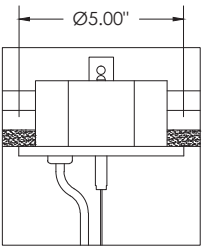

MOUNTING

GRID POWER FEED