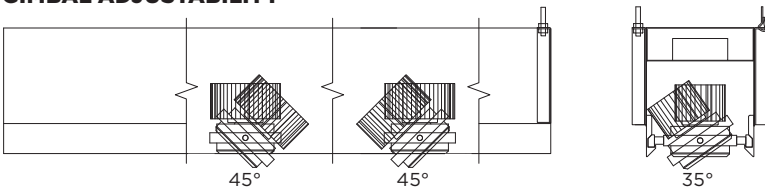

RECESSED CONTINUOUS SLOTS

3G-CSLED
CONTINUOUS SLOTS
TRIM, TRIMLESS & FLANGELESS

PERFORMANCE CHARTS

80+ CRI (Based on 40° Beam Angle)

LUMEN OUTPUT	SYSTEM WATTS	DELIVERED LUMENS	EFFICACY LM/W
1000 LUMENS	9.8W	982	100.4
1500 LUMENS	13.7W	1375	100.4
2200 LUMENS	20.7W	2079	100.4
3000 LUMENS	32.1W	2738	85.3
4000 LUMENS	37.8W	3853	101.9
5000 LUMENS	54.3W	4630	85.3

DOWNLOAD

90+ CRI (Based on 40° Beam Angle)

LUMEN OUTPUT	SYSTEM WATTS	DELIVERED LUMENS	EFFICACY LM/W
1000 LUMENS	9.8 W	835	85.4
1500 LUMENS	13.7W	1169	85.4
2200 LUMENS	20.1W	1719	85.4
3000 LUMENS	32.1W	2406	75.0
4000 LUMENS	44.7 W	3409	76.3
5000LUMENS	N/A	N/A	N/A

DOWNLOAD

97+ CRI (Based on 40° Beam Angle)

LUMEN OUTPUT	SYSTEM WATTS	DELIVERED LUMENS	EFFICACY LM/W
1000 LUMENS	9.8W	733	75.0
1500 LUMENS	15.6W	1173	75.0
2200 LUMENS	24.2W	1811	75.0
3000 LUMENS	37.2W	2792	75.0
4000LUMENS	N/A	N/A	N/A
5000LUMENS	N/A	N/A	N/A

DOWNLOAD

GIMBAL ADJUSTABILITY