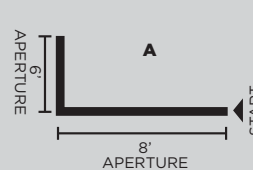

DOWNLOAD

GIMBAL ADJUSTABILITY

ADDITIONAL IES FILES FOR THIS PRODUCT FOUND [HERE](#)

MOUNTING

WT - WHITE TRIM

XTR - TRIMLESS

FX - FLANGELESS

RUN CHART (Begin measurements at start of run, in a clockwise direction)

STRAIGHT (S-___')

ORDERING EXAMPLE:

3G-CSLED-15-S80-30K-40D-120-DIM-XTR-NG-BK-S-8'-12

L SHAPE (L-___' x ___')

ORDERING EXAMPLE:

A - 3G-CSLED-15-S80-30K-40D-120-DIM-XTR-NG-BK-L-8'X6'-12

B - 3G-CSLED-15-S80-30K-40D-120-DIM-XTR-NG-BK-L-6'X8'-12