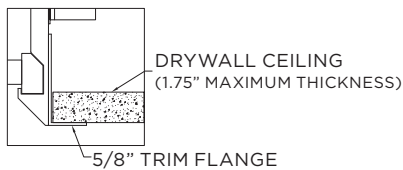

DOWNLOAD

GIMBAL ADJUSTABILITY

ADDITIONAL IES FILES FOR THIS PRODUCT FOUND [HERE](#)

MOUNTING

WT - WHITE TRIM

XTR - TRIMLESS

FX - FLANGELESS

RUN CHART (Begin measurements at start of run, in a clockwise direction)

STRAIGHT (S-___')

ORDERING EXAMPLE:

3G-CSLED-15-S80-30K-40D-120-DIM-XTR-NG-BK-S-8'-12

L SHAPE (L-___' x ___')

ORDERING EXAMPLE:

A - 3G-CSLED-15-S80-30K-40D-120-DIM-XTR-NG-BK-L-8'X6'-12

B - 3G-CSLED-15-S80-30K-40D-120-DIM-XTR-NG-BK-L-6'X8'-12