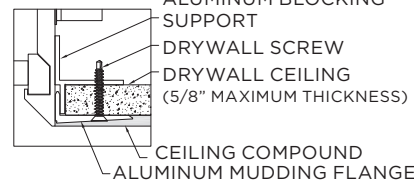

DOWNLOAD

GIMBAL ADJUSTABILITY

ADDITIONAL IES FILES FOR THIS PRODUCT FOUND [HERE](#)

MOUNTING

WT - WHITE TRIM

XTR - TRIMLESS

FX - FLANGELESS

RUN CHART (Begin measurements at start of run, in a clockwise direction)