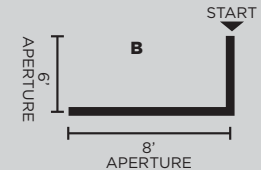

RECESSED CONTINUOUS SLOTS

3G-CSLED
CONTINUOUS SLOTS
TRIM, TRIMLESS & FLANGELESS

PERFORMANCE CHARTS

80+ CRI (Based on 40° Beam Angle)

LUMEN OUTPUT	SYSTEM WATTS	DELIVERED LUMENS	EFFICACY LM/W
1000 LUMENS	9.8W	982	100.4
1500 LUMENS	13.7W	1375	100.4
2200 LUMENS	20.7W	2079	100.4
3000 LUMENS	32.1W	2738	85.3
4000 LUMENS	37.8W	3853	101.9
5000 LUMENS	54.3W	4630	85.3

DOWNLOAD

90+ CRI (Based on 40° Beam Angle)

LUMEN OUTPUT	SYSTEM WATTS	DELIVERED LUMENS	EFFICACY LM/W
1000 LUMENS	9.8 W	835	85.4
1500 LUMENS	13.7W	1169	85.4
2200 LUMENS	20.1W	1719	85.4
3000 LUMENS	32.1W	2406	75.0
4000 LUMENS	44.7 W	3409	76.3
5000LUMENS	N/A	N/A	N/A

DOWNLOAD

97+ CRI (Based on 40° Beam Angle)

LUMEN OUTPUT	SYSTEM WATTS	DELIVERED LUMENS	EFFICACY LM/W
1000 LUMENS	9.8W	733	75.0
1500 LUMENS	15.6W	1173	75.0
2200 LUMENS	24.2W	1811	75.0
3000 LUMENS	37.2W	2792	75.0
4000LUMENS	N/A	N/A	N/A
5000LUMENS	N/A	N/A	N/A

DOWNLOAD

GIMBAL ADJUSTABILITY

ADDITIONAL IES FILES FOR THIS PRODUCT FOUND [HERE](#)

MOUNTING

WT - WHITE TRIM

XTR - TRIMLESS

FX - FLANGELESS

RUN CHART (Begin measurements at start of run, in a clockwise direction)

STRAIGHT (S-___')

ORDERING EXAMPLE:

3G-CSLED-15-S80-30K-40D-120-DIM-XTR-NG-BK-S-8'-12

L SHAPE (L-___' x ___')

ORDERING EXAMPLE:

A - 3G-CSLED-15-S80-30K-40D-120-DIM-XTR-NG-BK-L-8'X6'-12

B - 3G-CSLED-15-S80-30K-40D-120-DIM-XTR-NG-BK-L-6'X8'-12

OR

ORDERING EXAMPLE:

U SHAPE (U-___' x ___' x ___')

A - 3G-CSLED-15-S80-30K-40D-120-DIM-XTR-NG-BK-U-4'X8'X6'-12

B - 3G-CSLED-15-S80-30K-40D-120-DIM-XTR-NG-BK-U-6'X8'X4'-12

OR

RECTANGLE (R-___' x ___')

ORDERING EXAMPLE:

A - 3G-CSLED-15-S80-30K-40D-120-DIM-XTR-NG-BK-R-8'X6'-12