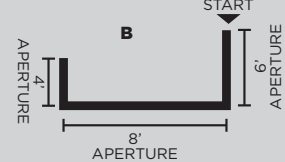

STRAIGHT (S-___')

ORDERING EXAMPLE:

3G-CSLED-15-S80-30K-40D-120-DIM-XTR-NG-BK-S-8'-12

L SHAPE (L-___' x ___')

ORDERING EXAMPLE:

A - 3G-CSLED-15-S80-30K-40D-120-DIM-XTR-NG-BK-L-8'X6'-12

B - 3G-CSLED-15-S80-30K-40D-120-DIM-XTR-NG-BK-L-6'X8'-12

OR

ORDERING EXAMPLE:

U SHAPE (U-___' x ___' x ___')

A - 3G-CSLED-15-S80-30K-40D-120-DIM-XTR-NG-BK-U-4'X8'X6'-12

B - 3G-CSLED-15-S80-30K-40D-120-DIM-XTR-NG-BK-U-6'X8'X4'-12

OR

RECTANGLE (R-___' x ___')

ORDERING EXAMPLE: