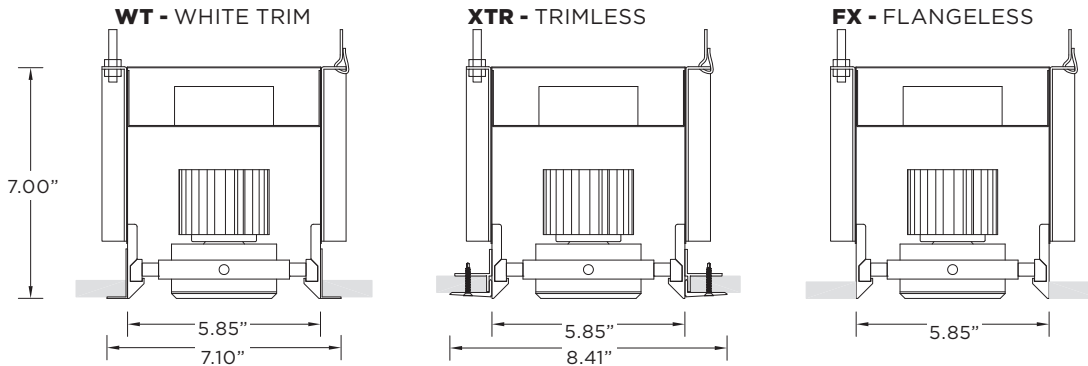

APERTURE LENGTH

FOR OVERALL FIXTURE LENGTH ADD: 1.375" FOR TRIM & 2.625" FOR TRIMLESS

ORDERING INFORMATION

CAT. NO	LUMEN OUTPUT (PER FIXTURE HEAD)	CRI	COLOR TEMP	BEAM ANGLE	VOLTAGE	DRIVER
3G-CSLED	10 - 1000 LUMENS	S80 - 80+ CRI (STANDARD) H90 - 90+ CRI ¹ H97 - 97+ CRI ²	27K - 2700K	20D - 20°	120 - 120V 277 - 277V 347 - 347V (0-10V ONLY)	DIM - 0-10V (STANDARD 100%-1)
	15 - 1500 LUMENS		30K - 3000K	40D - 40°		DHL2 - LUTRON (ECO SYSTEM 100-1%)
	22 - 2200 LUMENS		35K - 3500K	60D - 60°		DALI - DALI (100-1%)
	30 - 3000 LUMENS		40K - 4000K			LE10 - FORWARD PHASE (100-10%) ³
	40 - 4000 LUMENS					LE - FORWARD PHASE (100-1%)
	50 - 5000 LUMENS					