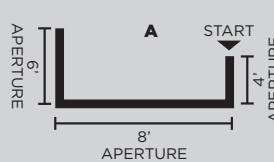

STRAIGHT (S-___')

ORDERING EXAMPLE:

3G-CSLED-15-S80-30K-40D-120-DIM-XTR-NG-BK-S-8'-12

L SHAPE (L-___' x ___')

ORDERING EXAMPLE:

A - 3G-CSLED-15-S80-30K-40D-120-DIM-XTR-NG-BK-L-8'X6'-12

B - 3G-CSLED-15-S80-30K-40D-120-DIM-XTR-NG-BK-L-6'X8'-12

OR

ORDERING EXAMPLE:

U SHAPE (U-___' x ___' x ___')

A - 3G-CSLED-15-S80-30K-40D-120-DIM-XTR-NG-BK-U-4'X8'X6'-12

B - 3G-CSLED-15-S80-30K-40D-120-DIM-XTR-NG-BK-U-6'X8'X4'-12

OR

RECTANGLE (R-___' x ___')

ORDERING EXAMPLE: