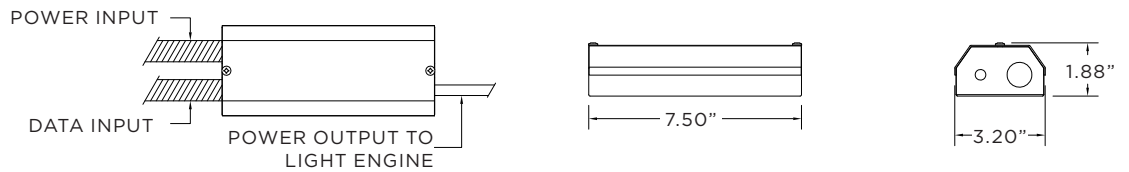

RECESSED DOWNLIGHT

3G-DL3500 TRIM & TRIMLESS

PERFORMANCE CHARTS

80+ CRI (Based on 40° Beam Angle)

LUMEN OUTPUT	SYSTEM WATTS	DELIVERED LUMENS	EFFICACY LM/W
1000 LUMENS	9.8W	988	101
1500 LUMENS	13.7W	1384	101
2200 LUMENS	20.1W	2035	101
3000 LUMENS	32.1W	2757	85.9

90+ CRI (Based on 40° Beam Angle)

LUMEN OUTPUT	SYSTEM WATTS	DELIVERED LUMENS	EFFICACY LM/W
1000 LUMENS	9.8W	835	85
1500 LUMENS	15.6W	1336	85
2200 LUMENS	24.2W	2063	85
3000 LUMENS	N/A	N/A	N/A

97+ CRI (Based on 40° Beam Angle)

LUMEN OUTPUT	SYSTEM WATTS	DELIVERED LUMENS	EFFICACY LM/W
1000 LUMENS	9.8W	743	76
1500 LUMENS	15.6W	1189	76
2200 LUMENS	24.2W	1835	76
3000 LUMENS	N/A	N/A	N/A

RMD - REMODEL