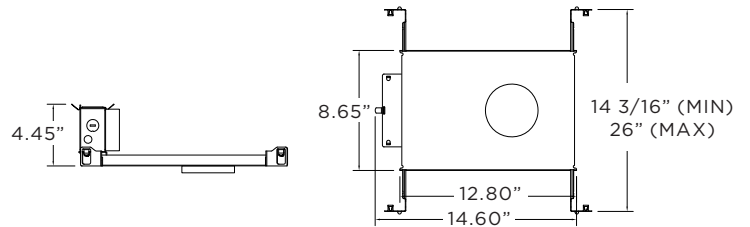

NC - NEW CONSTRUCTION FRAME (NON-IC)