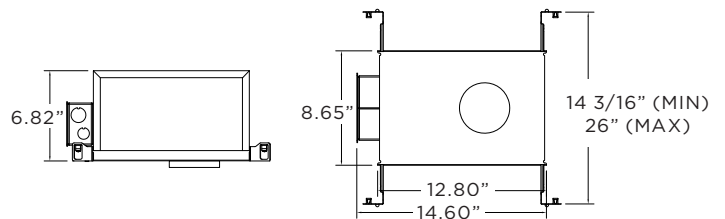

IC - IC HOUSING (2200LM MAX) CP - CHICAGO PLENUM HOUSING

SH - SHALLOW HOUSING (1500LM MAX) ICSH - IC SHALLOW HOUSING (1500LM MAX)