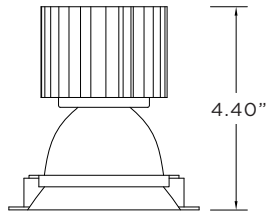

RECESSED - DOWNLIGHT | 3G - DL3500 | TRIM & TRIMLESS

PROJECT	TYPE	DATE
CATALOG #		

WT - TRIM

XTR - TRIMLESS

ORDERING INFORMATION

CAT. NO	LUMEN OUTPUT	CRI	COLOR TEMP	BEAM ANGLE	VOLTAGE
3G-DL3500	10 - 1000 LUMENS	S80 - 80+CRI (STANDARD)	27K - 2700K	20D - 20°	120 - 120V
	15 - 1500 LUMENS	H90 - 90+CRI¹	30K - 3000K	40D - 40°	277 - 277V
	22 - 2200 LUMENS	H97 - 97+CRI¹	35K - 3500K	60D - 60°	347 - 347V
	30 - 3000 LUMENS		40K - 4000K		(0-10V ONLY)²

3G-DL3500					

DRIVER	FLANGE TYPE	INSERT FINISH	HOUSING TYPE	OPTIONS
DIM - 0-10V (STANDARD 100%-1) DHL2 - LUTRON (ECO SYSTEM 100-1%) DALI - DALI (100-1%) LE - FORWARD PHASE (100-1%, 120V ONLY)²	XTR - TRIMLESS WT - WHITE TRIM	BI - BLACK SI - SILVER WI - WHITE	RMD - REMODEL (NON IC) NC - NEW CONSTRUCTION (NON IC) IC - IC HOUSING³ CP - CHICAGO PLENUM SH - SHALLOW HOUSING⁴ (NON IC) ICSH - IC SHALLOW HOUSINGS⁵	SB70 - SANDBLASTED LENS SF70 - SOFTENING LENS LS70 - LINEAR SPREAD HXB70 - BLACK HEXELL LOUVER EM - EMERGENCY BATTERY⁶
			Maximum 1 optical accessory.	

ORDERING EXAMPLE: **3G-DL3500-15-S80-30K-40D-120-DIM-WT-BI-NC**

¹ 97+ CRI available up to 2200lm.
² Forward phase driver available up to 3000lm and only in 120V
³ IC Housing available up to 2200lm
⁴ Shallow Housing available up to 2200lm with 80+CRI. Maximum 1500lm with 90+CRI and 97+CRI
⁵ IC Shallow Housing available up to 1500lm
⁶ Emergency battery installed remotely by others. Not accessible through the inside of the fixture

Copyright 2018 3G Lighting.
P: 905-850-2305 F: 905-851-6490 | TF: 888-448-0440
3G reserves the right to change, without notice, specifications or materials for product improvement.