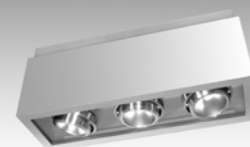

RECESSED DOWNLIGHT

3G-DL3500 TRIM & TRIMLESS

3G
LIGHTING

Recessed Madison

Continuous Slots

Surface Madison

Pendant Informa

FEATURES

CONSTRUCTION

- Machined aluminum trim flange and aluminum insert with powder coated finishes
- 3.3" aperture with regressed soft reflector for enhanced glare control
- Anodized aluminum reflectors and extruded aluminum heatsinks
- Available for trim and trimless applications
- Maximum ceiling thickness of 1". Consult factory for modifications