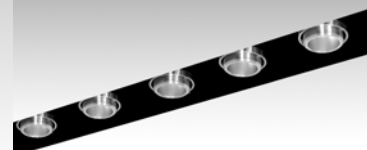

RECESSED DOWNLIGHT

3G-DL3500 TRIM & TRIMLESS

3G
LIGHTING

Recessed Madison

Continuous Slots

Surface Madison

Pendant Informa

FEATURES

CONSTRUCTION

- Machined aluminum trim flange and aluminum insert with powder coated finishes
- 3.3" aperture with regressed soft reflector for enhanced glare control
- Anodized aluminum reflectors and extruded aluminum heatsinks
- Available for trim and trimless applications
- Maximum ceiling thickness of 1". Consult factory for modifications