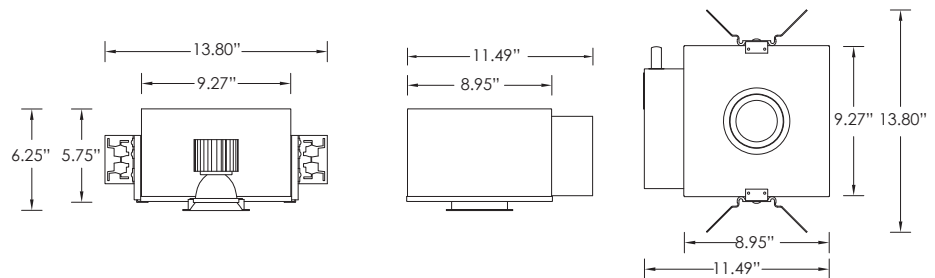

IC - IC HOUSING

CP - CHICAGO PLENUM HOUSING