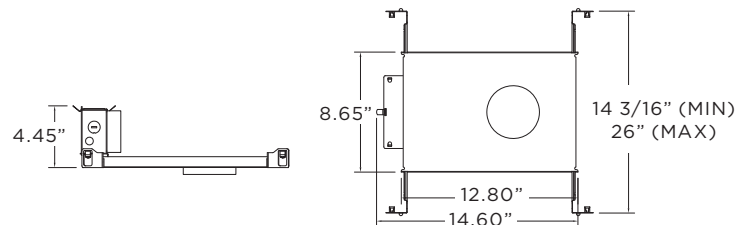

RECESSED ADJUSTABLE DOWNLIGHT

3G-DL4500
TRIM & TRIMLESS

3G
LIGHTING

PERFORMANCE CHARTS

80+ CRI (Based on 40° Beam Angle)

LUMEN OUTPUT	SYSTEM WATTS	DELIVERED LUMENS	EFFICACY LM/W
1000 LUMENS	9.8W	910	93
1500 LUMENS	15.6W	1457	93
2200 LUMENS	24.2W	2249	93
3000 LUMENS	31.2W	2905	93
4000 LUMENS	41.4W	3856	93

DOWNLOAD

90+ CRI (Based on 40° Beam Angle)

LUMEN OUTPUT	SYSTEM WATTS	DELIVERED LUMENS	EFFICACY LM/W
1000 LUMENS	13.7W	1091	80
1500 LUMENS	19.6W	1559	80
2200 LUMENS	26.4W	2105	80
3000 LUMENS	31.2W	2487	80
4000 LUMENS	41.4W	3301	80

DOWNLOAD

97+ CRI (Based on 40° Beam Angle)

LUMEN OUTPUT	SYSTEM WATTS	DELIVERED LUMENS	EFFICACY LM/W
1000 LUMENS	13.7W	958	70
1500 LUMENS	19.6W	1369	70
2200 LUMENS	30.3W	2121	70
3000 LUMENS	41.4W	2898	70
4000 LUMENS	N/A	N/A	N/A

DOWNLOAD

ADDITIONAL IES FILES FOR THIS PRODUCT FOUND [HERE](#)

RMD - REMODEL

NC - NEW CONSTRUCTION (NON-IC)

IC - IC HOUSING

CP - CHICAGO PLENUM HOUSING

SH - SHALLOW HOUSING

ICSH - IC SHALLOW HOUSING