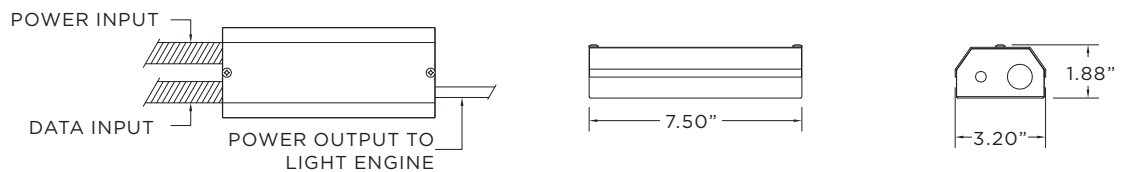

RECESSED ADJUSTABLE DOWNLIGHT

3G-DL4500
TRIM & TRIMLESS

3G
LIGHTING

PERFORMANCE CHARTS

80+ CRI (Based on 40° Beam Angle)

LUMEN OUTPUT	SYSTEM WATTS	DELIVERED LUMENS	EFFICACY LM/W
1000 LUMENS	9.8W	910	93
1500 LUMENS	15.6W	1457	93
2200 LUMENS	24.2W	2249	93
3000 LUMENS	31.2W	2905	93
4000 LUMENS	41.4W	3856	93

DOWNLOAD

90+ CRI (Based on 40° Beam Angle)

LUMEN OUTPUT	SYSTEM WATTS	DELIVERED LUMENS	EFFICACY LM/W
1000 LUMENS	13.7W	1091	80
1500 LUMENS	19.6W	1559	80
2200 LUMENS	26.4W	2105	80
3000 LUMENS	31.2W	2487	80
4000 LUMENS	41.4W	3301	80

DOWNLOAD

97+ CRI (Based on 40° Beam Angle)

LUMEN OUTPUT	SYSTEM WATTS	DELIVERED LUMENS	EFFICACY LM/W
1000 LUMENS	13.7W	958	70
1500 LUMENS	19.6W	1369	70
2200 LUMENS	30.3W	2121	70
3000 LUMENS	41.4W	2898	70
4000 LUMENS	N/A	N/A	N/A

DOWNLOAD

ADDITIONAL IES FILES FOR THIS PRODUCT FOUND [HERE](#)

RMD - REMODEL

NC - NEW CONSTRUCTION (NON-IC)