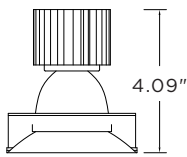

*Proprietary constant-force springs for ceilings up to 1.25"