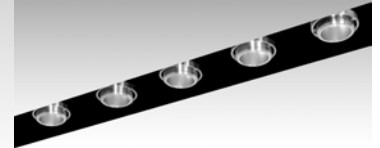

RECESSED ADJUSTABLE DOWNLIGHT

3G-DL4500 TRIM & TRIMLESS

3G
LIGHTING

Recessed Madison

Continuous Slots

Surface Madison

Pendant Informa

FEATURES

CONSTRUCTION

- Adjustable hot-aiming from below up to 40° tilt and 360° rotation
- Machined aluminum trim flange and aluminum insert powder coated white
- 4.5" aperture with regressed soft reflector for enhanced glare control
- Anodized aluminum reflectors and extruded aluminum heatsinks
- Maximum ceiling thickness of 1". Consult factory for modifications