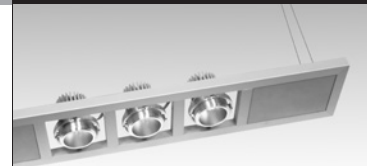

RECESSED ADJUSTABLE DOWNLIGHT

3G-DL4500 TRIM & TRIMLESS

3G
LIGHTING

Recessed Madison

Continuous Slots

Surface Madison

Pendant Informa

FEATURES

CONSTRUCTION

- Adjustable hot-aiming from below up to 40° tilt and 360° rotation
- Machined aluminum trim flange and aluminum insert powder coated white
- 4.5" aperture with regressed soft reflector for enhanced glare control
- Anodized aluminum reflectors and extruded aluminum heatsinks
- Maximum ceiling thickness of 1". Consult factory for modifications