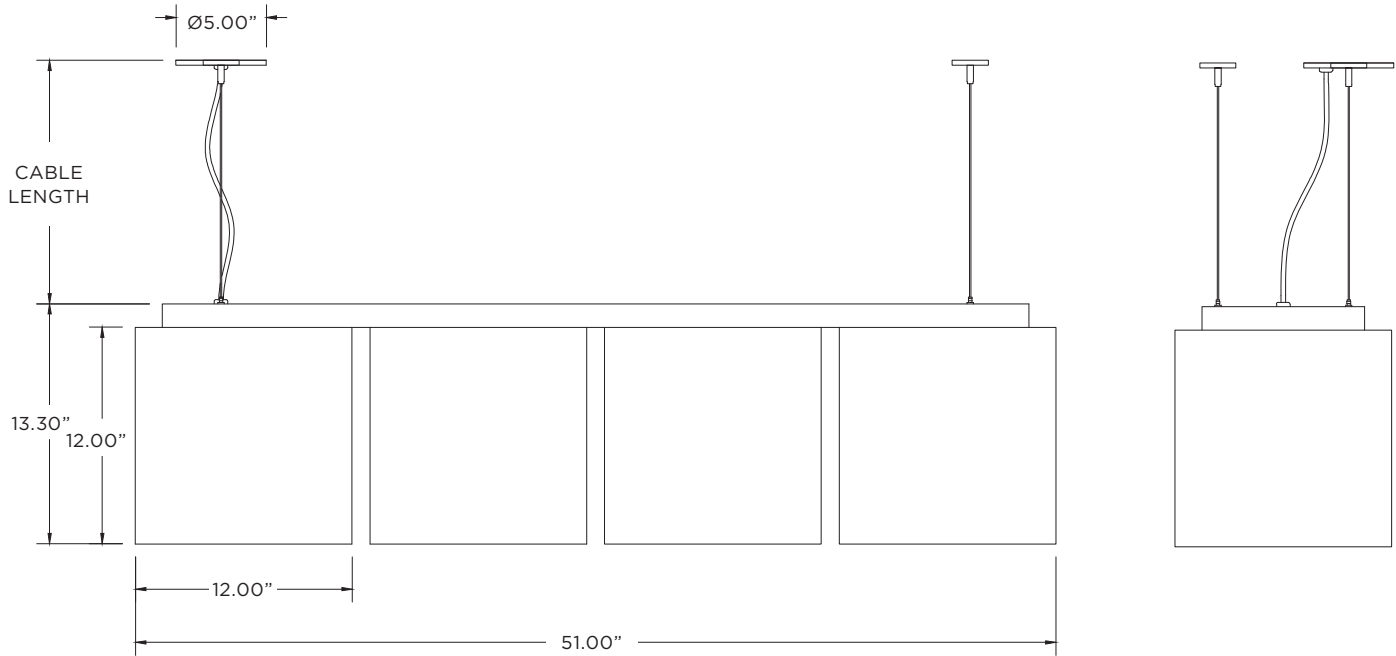

DATE

CATALOG #

ORDERING INFORMATION

CAT. NO	LED SYSTEM	COLOR TEMP	VOLTAGE	DRIVER	FINISH	CABLE LENGTH
3G-PKU1204	L2 - STANDARD OUTPUT	27K - 2700K	120 - 120V	DIM - 0-10V (STANDARD 100-1%)	WH - WHITE (STANDARD)	60 - 60" (STANDARD)
		30K - 3000K	277 - 277V			
	L4 - HIGH OUTPUT	35K - 3500K	347 - 347V (0-10V ONLY)	DHL - LUTRON (3-WIRE-100-1%)	SV - SILVER	120 - 120"
		40K - 4000K				