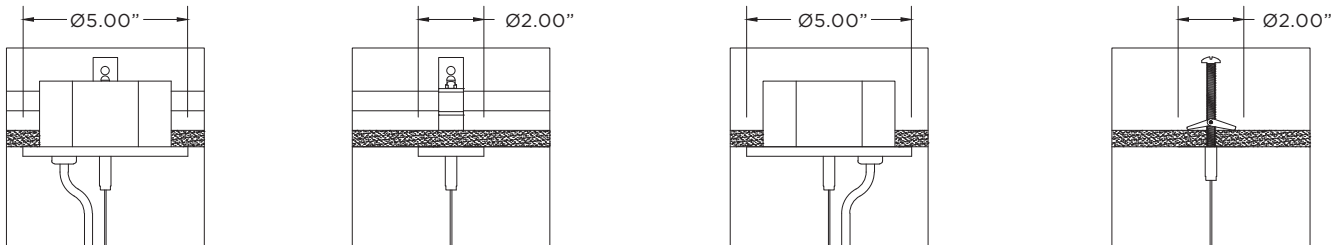

PENDANT KUBO MULTIPLE LINEAR

3G-PKU1204
12" PENDANT

3G
LIGHTING

PERFORMANCE CHART (based on 3500K)

LED SYSTEM	SYSTEM WATTS	DELIVERED LUMENS	EFFICACY LM/W	IES FILES
STANDARD OUTPUT	45W	4599	103	DOWNLOAD
HIGH OUTPUT	60W	6182	103	DOWNLOAD

MOUNTING

NOTES

Blank area for notes.