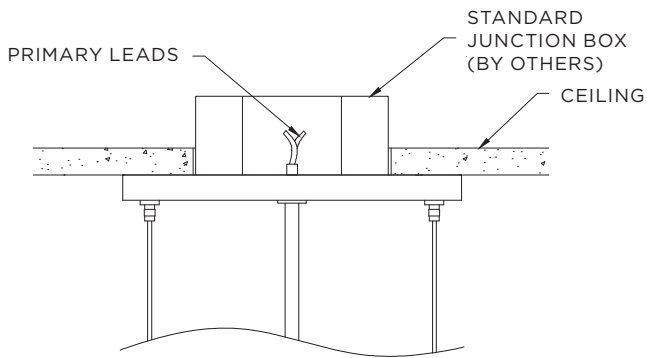

PENDANT KUBO VERTICAL

3G-PKU1248V
12" PENDANT

PERFORMANCE CHART (based on 3500K)

LED SYSTEM	SYSTEM WATTS	DELIVERED LUMENS	EFFICACY LM/W	IES FILES
STANDARD OUTPUT	45W	4599	103	DOWNLOAD
HIGH OUTPUT	60W	6182	103	DOWNLOAD

MOUNTING

NOTES