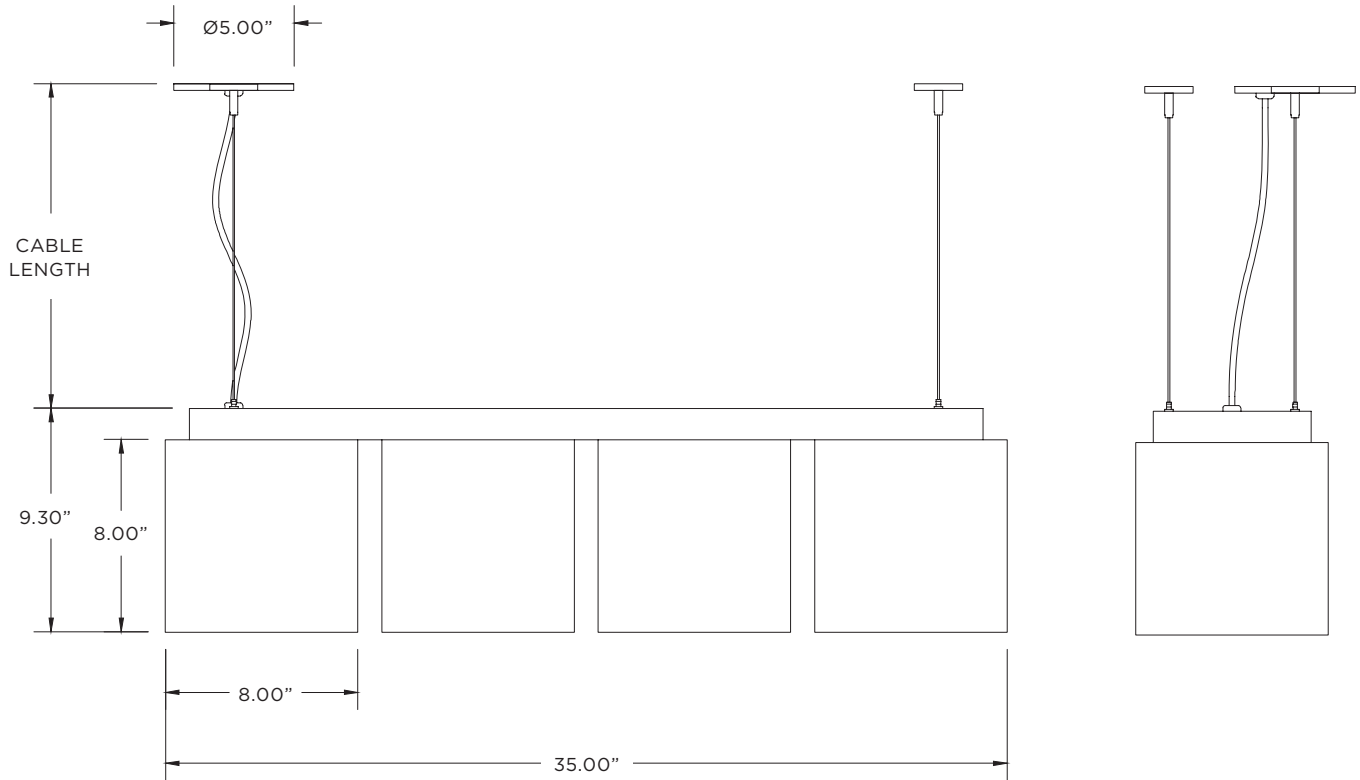

DATE

CATALOG #

ORDERING INFORMATION

CAT. NO	LED SYSTEM	COLOR TEMP	VOLTAGE	DRIVER	FINISH	CABLE LENGTH
3G-PKU804	L2 - STANDARD OUTPUT	27K - 2700K	120 - 120V	DIM - 0-10V (STANDARD 100-1%)	WH - WHITE (STANDARD)	60 - 60" (STANDARD)
		30K - 3000K	277 - 277V			
	L4 - HIGH OUTPUT	35K - 3500K	347 - 347V (0-10V ONLY)	DHL - LUTRON (3-WIRE-100-1%)	SV - SILVER	120 - 120"
		40K - 4000K				
				DHL2 - LUTRON (ECOSYSTEM-100-1%)		
				DALI - DALI (100-1%)		