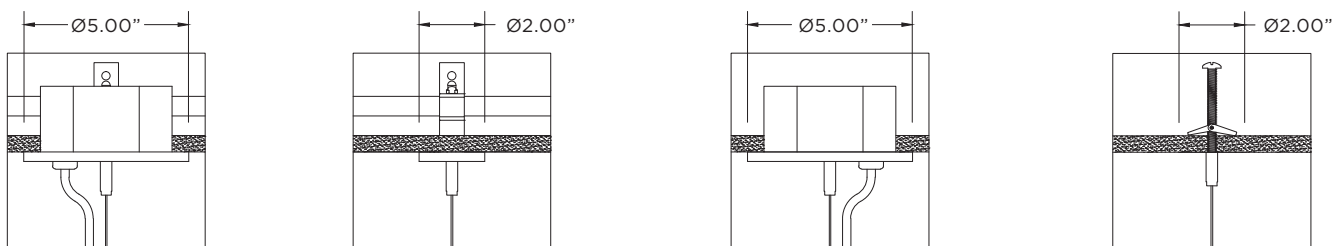

PENDANT KUBO MULTIPLE LINEAR

3G-PKU804
8" PENDANT

3G
LIGHTING

PERFORMANCE CHART (based on 3500K)

LED SYSTEM	SYSTEM WATTS	DELIVERED LUMENS	EFFICACY LM/W	IES FILES
STANDARD OUTPUT	45W	4599	103	DOWNLOAD
HIGH OUTPUT	60W	6182	103	DOWNLOAD

MOUNTING

NOTES