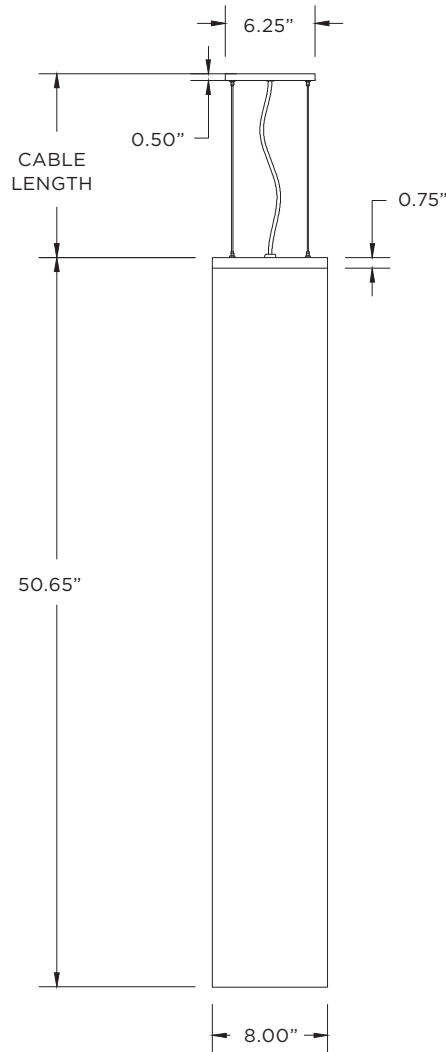

DATE

CATALOG #

ORDERING INFORMATION

CAT. NO	LED SYSTEM	COLOR TEMP	VOLTAGE	DRIVER	FINISH	CABLE LENGTH
3G-PKU848V	L2 - STANDARD OUTPUT	27K - 2700K	120 - 120V	DIM - 0-10V (STANDARD 100-1%)	WH - WHITE (STANDARD)	60 - 60" (STANDARD)
		30K - 3000K	277 - 277V	DHL - LUTRON (3-WIRE-100-1%)	SV - SILVER	120 - 120"
	L4 - HIGH OUTPUT	35K - 3500K	347 - 347V (0-10V ONLY)	DHL2 - LUTRON (ECOSYSTEM-100-1%)		
		40K - 4000K		DALI - DALI (100-1%)		