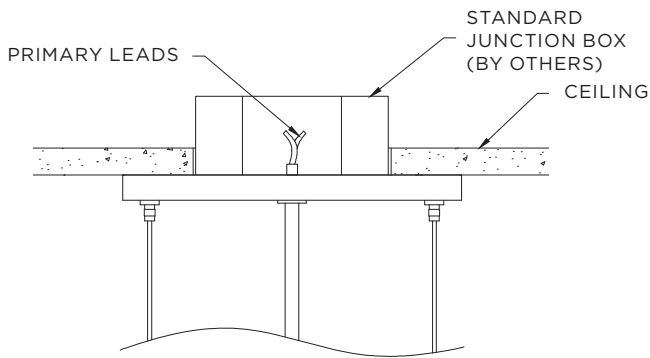

PENDANT KUBO VERTICAL

3G-PKU848V
8" PENDANT

3G
LIGHTING

PERFORMANCE CHART (based on 3500K)

LED SYSTEM	SYSTEM WATTS	DELIVERED LUMENS	EFFICACY LM/W	IES FILES
STANDARD OUTPUT	45W	4599	103	DOWNLOAD
HIGH OUTPUT	60W	6182	103	DOWNLOAD

MOUNTING

NOTES