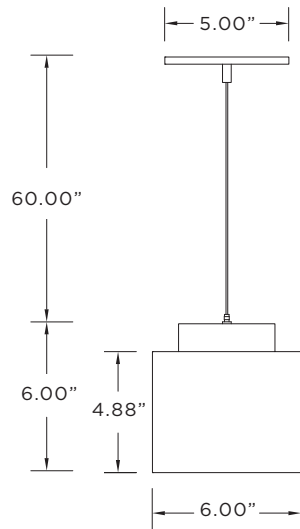

PENDANT - LINEAR KUBO | 3G - PLKU6 | 6" PENDANT

PROJECT

TYPE

DATE

CATALOG #

ORDERING INFORMATION

CAT. NO	LENGTH	LED SYSTEM	COLOR TEMP	VOLTAGE	DRIVER	FINISH	CABLE LENGTH
3G-PLKU6	24 - 24"	L2 - STANDARD OUTPUT	27K - 2700K	120 - 120V	DIM - 0-10V (STANDARD - 100-1%)	WH - WHITE (STANDARD)	60 - 60" (STANDARD)
	36 - 36"		30K - 3000K	277 - 277V			
	48 - 48"	L4 - HIGH OUTPUT	35K - 3500K		DHL - LUTRON (3-WIRE - 100-1%)		
	60 - 60"		40K - 4000K	DHL2 - LUTRON (ECOSYSTEM - 100-1%)			
	96 - 94"					DALI - DALI (100-1%)	
3G-PLKU6							

ORDERING EXAMPLE

3G-PLKU6-24-L2-30K-120-DIM-WH-60

Copyright 2016 3G Lighting.
P: 905-850-2305 F: 905-851-6490 | TF: 888-448-0440
3G reserves the right to change, without notice, specifications or materials for product improvement.