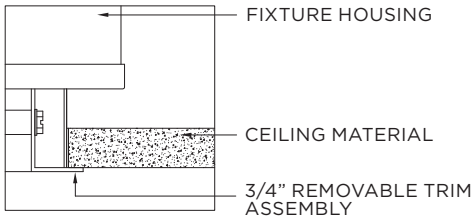

RECESSED ROUND

3G-RC1-5RD
1 LIGHT LED
70MM - WITH TRIM

PERFORMANCE CHARTS

80+ CRI (Based on 40° Beam Angle)

LUMEN OUTPUT	SYSTEM WATTS	DELIVERED LUMENS	EFFICACY LM/W
1000 LUMENS	9.8W	982	100.4
1500 LUMENS	13.7W	1375	100.4
2200 LUMENS	20.7W	2079	100.4
3000 LUMENS	32.1W	2738	85.3
4000 LUMENS	37.8W	3853	101.9
5000 LUMENS	54.3W	4630	85.3
DOWNLOAD			

90+ CRI (Based on 40° Beam Angle)

LUMEN OUTPUT	SYSTEM WATTS	DELIVERED LUMENS	EFFICACY LM/W
1000 LUMENS	9.8 W	835	85.4
1500 LUMENS	13.7W	1169	85.4
2200 LUMENS	20.1W	1719	85.4
3000 LUMENS	32.1W	2406	75.0
4000 LUMENS	44.7 W	3409	76.3
5000LUMENS	N/A	N/A	N/A
DOWNLOAD			

97+ CRI (Based on 40° Beam Angle)

LUMEN OUTPUT	SYSTEM WATTS	DELIVERED LUMENS	EFFICACY LM/W
1000 LUMENS	9.8W	733	75.0
1500 LUMENS	15.6W	1173	75.0
2200 LUMENS	24.2W	1811	75.0
3000 LUMENS	37.2W	2792	75.0
4000LUMENS	N/A	N/A	N/A
5000LUMENS	N/A	N/A	N/A
DOWNLOAD			

ADDITIONAL IES FILES FOR THIS PRODUCT FOUND [HERE](#)

MOUNTING

NOTES