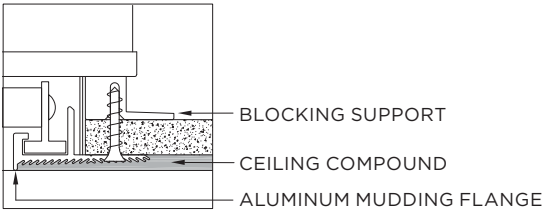

RECESSED ROUND

3G-RC1-5RD
1 LIGHT LED
70MM - TRIMLESS

PERFORMANCE CHARTS

80+ CRI (Based on 40° Beam Angle)

LUMEN OUTPUT	SYSTEM WATTS	DELIVERED LUMENS	EFFICACY LM/W
1000 LUMENS	9.8W	982	100.4
1500 LUMENS	13.7W	1375	100.4
2200 LUMENS	20.7W	2079	100.4
3000 LUMENS	32.1W	2738	85.3
4000 LUMENS	37.8W	3853	101.9
5000 LUMENS	54.3W	4630	85.3

[DOWNLOAD](#)

90+ CRI (Based on 40° Beam Angle)

LUMEN OUTPUT	SYSTEM WATTS	DELIVERED LUMENS	EFFICACY LM/W
1000 LUMENS	9.8 W	835	85.4
1500 LUMENS	13.7W	1169	85.4
2200 LUMENS	20.1W	1719	85.4
3000 LUMENS	32.1W	2406	75.0
4000 LUMENS	44.7 W	3409	76.3
5000LUMENS	N/A	N/A	N/A

[DOWNLOAD](#)

97+ CRI (Based on 40° Beam Angle)

LUMEN OUTPUT	SYSTEM WATTS	DELIVERED LUMENS	EFFICACY LM/W
1000 LUMENS	9.8W	733	75.0
1500 LUMENS	15.6W	1173	75.0
2200 LUMENS	24.2W	1811	75.0
3000 LUMENS	37.2W	2792	75.0
4000LUMENS	N/A	N/A	N/A
5000LUMENS	N/A	N/A	N/A

[DOWNLOAD](#)

ADDITIONAL IES FILES FOR THIS PRODUCT FOUND [HERE](#)

MOUNTING

NOTES