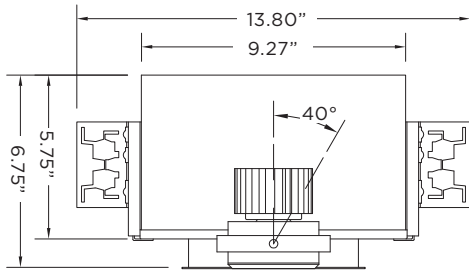

PROJECT	TYPE	DATE
CATALOG #		

ORDERING INFORMATION

CAT. NO	LUMEN OUTPUT	CRI	COLOR TEMP	BEAM ANGLE	VOLTAGE	DRIVER
3G-RC1	10 - 1000 LUMENS	S80 - 80+CRI (STANDARD)	27K - 2700K	20D - 20°	120 - 120V	DIM - 0-10V (STANDARD 100%-1)
	15 - 1500 LUMENS	H90 - 90+ CRI¹	30K - 3000K	40D - 40°	277 - 277V	DHL2 - LUTRON (ECO SYSTEM 100-1%)
	22 - 2200 LUMENS	H97 - 97+ CRI²	35K - 3500K	60D - 60°	347 - 347V (0-10V ONLY)	DALI - DALI (100-1%)
	30 - 3000 LUMENS		40K - 4000K			LE10 - FORWARD PHASE (100-10%)³
	40 - 4000 LUMENS					LE - FORWARD PHASE (100-1%)
50 - 5000 LUMENS						

3G-RC1						

TRIM FINISH	GIMBAL FINISH	HOUSING INTERIOR	HOUSING TYPE	OPTIONS
WT - WHITE TRIM (STANDARD) ST - SILVER TRIM BT - BLACK TRIM CT - CUSTOM TRIM	NG - NATURAL ALUMINUM (STANDARD) BG - BLACK WG - WHITE	BK - BLACK (STANDARD) WH - WHITE CF - CUSTOM	NC - NEW CONSTRUCTION IC - IC HOUSING⁴ CP - CHICAGO PLENUM	BH - BAR HANGERS SF70 - SOFTENING LENS LS70 - LINEAR SPREAD HXB70 - BLACK HEXCELL LOUVER

Maximum 3 optical accessories. See optical accessories page for more options

ORDERING EXAMPLE: **3G-RC1-15-S80-30K-40D-120-DIM-WT-NG-BK-NC**

¹ 90+ CRI available up to 4000lm.
² 97+ CRI available up to 3000lm.
³ 100-10% forward phase driver available up to 1500lm
⁴ IC Housing available up to 2200lm