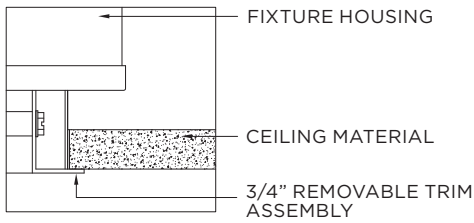

RECESSED MADISON

3G-RC1
1 LIGHT LED
70MM - WITH TRIM

PERFORMANCE CHARTS

80+ CRI (Based on 40° Beam Angle)

LUMEN OUTPUT	SYSTEM WATTS	DELIVERED LUMENS	EFFICACY LM/W
1000 LUMENS	9.8W	982	100.4
1500 LUMENS	13.7W	1375	100.4
2200 LUMENS	20.7W	2079	100.4
3000 LUMENS	32.1W	2738	85.3
4000 LUMENS	37.8W	3853	101.9
5000 LUMENS	54.3W	4630	85.3
DOWNLOAD			

90+ CRI (Based on 40° Beam Angle)

LUMEN OUTPUT	SYSTEM WATTS	DELIVERED LUMENS	EFFICACY LM/W
1000 LUMENS	9.8 W	835	85.4
1500 LUMENS	13.7W	1169	85.4
2200 LUMENS	20.1W	1719	85.4
3000 LUMENS	32.1W	2406	75.0
4000 LUMENS	44.7 W	3409	76.3
5000LUMENS	N/A	N/A	N/A
DOWNLOAD			

97+ CRI (Based on 40° Beam Angle)

LUMEN OUTPUT	SYSTEM WATTS	DELIVERED LUMENS	EFFICACY LM/W
1000 LUMENS	9.8W	733	75.0
1500 LUMENS	15.6W	1173	75.0
2200 LUMENS	24.2W	1811	75.0
3000 LUMENS	37.2W	2792	75.0
4000LUMENS	N/A	N/A	N/A
5000LUMENS	N/A	N/A	N/A
DOWNLOAD			

ADDITIONAL IES FILES FOR THIS PRODUCT FOUND [HERE](#)

MOUNTING

NOTES