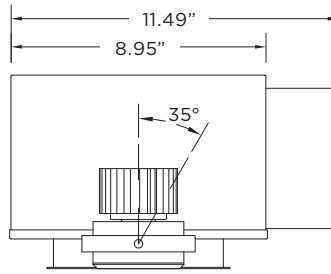

PROJECT	TYPE	DATE
CATALOG #		

ORDERING INFORMATION

CAT. NO	LUMEN OUTPUT	CRI	COLOR TEMP	BEAM ANGLE	VOLTAGE	DRIVER
3G-RC1	10 - 1000 LUMENS	S80 - 80+CRI (STANDARD)	27K - 2700K	20D - 20°	120 - 120V	DIM - 0-10V (STANDARD 100%-1)
	15 - 1500 LUMENS	H90 - 90+ CRI¹	30K - 3000K	40D - 40°	277 - 277V	DHL2 - LUTRON (ECO SYSTEM 100-1%)
	22 - 2200 LUMENS	H97 - 97+ CRI²	35K - 3500K	60D - 60°	347 - 347V (0-10V ONLY)	DALI - DALI (100-1%)
	30 - 3000 LUMENS		40K - 4000K			LE10 - FORWARD PHASE (100-10%)³
	40 - 4000 LUMENS					LE - FORWARD PHASE (100-1%)
50 - 5000 LUMENS						

3G-RC1						

TRIM FINISH	GIMBAL FINISH	HOUSING INTERIOR	HOUSING TYPE	OPTIONS
WT - WHITE TRIM (STANDARD) ST - SILVER TRIM BT - BLACK TRIM CT - CUSTOM TRIM	NG - NATURAL ALUMINUM (STANDARD) BG - BLACK WG - WHITE	BK - BLACK (STANDARD) WH - WHITE CF - CUSTOM	NC - NEW CONSTRUCTION IC - IC HOUSING⁴ CP - CHICAGO PLENUM	BH - BAR HANGERS SF70 - SOFTENING LENS LS70 - LINEAR SPREAD HXB70 - BLACK HEXCELL LOUVER

Maximum 3 optical accessories. See optical accessories page for more options

ORDERING EXAMPLE: **3G-RC1-15-S80-30K-40D-120-DIM-WT-NG-BK-NC**

¹ 90+ CRI available up to 4000lm.
² 97+ CRI available up to 3000lm.
³ 100-10% forward phase driver available up to 1500lm
⁴ IC Housing available up to 2200lm