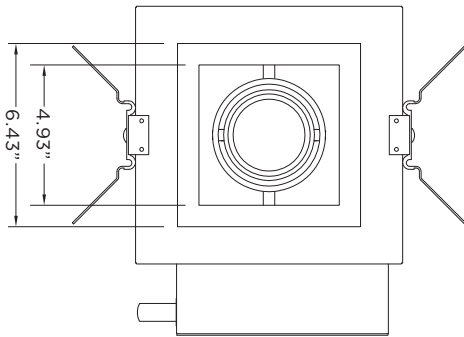

PROJECT	TYPE	DATE
CATALOG #		

ORDERING INFORMATION

CAT. NO	LUMEN OUTPUT	CRI	COLOR TEMP	BEAM ANGLE	VOLTAGE	DRIVER
3G-RC1	10 - 1000 LUMENS	S80 - 80+CRI (STANDARD)	27K - 2700K	20D - 20°	120 - 120V	DIM - 0-10V (STANDARD 100%-1)
	15 - 1500 LUMENS	H90 - 90+ CRI¹	30K - 3000K	40D - 40°	277 - 277V	DHL2 - LUTRON (ECO SYSTEM 100-1%)
	22 - 2200 LUMENS	H97 - 97+ CRI²	35K - 3500K	60D - 60°	347 - 347V (0-10V ONLY)	DALI - DALI (100-1%)
	30 - 3000 LUMENS		40K - 4000K			LE10 - FORWARD PHASE (100-10%)³
	40 - 4000 LUMENS					LE - FORWARD PHASE (100-1%)
50 - 5000 LUMENS						

3G-RC1						

TRIM FINISH	GIMBAL FINISH	HOUSING INTERIOR	HOUSING TYPE	OPTIONS
WT - WHITE TRIM (STANDARD) ST - SILVER TRIM BT - BLACK TRIM CT - CUSTOM TRIM	NG - NATURAL ALUMINUM (STANDARD) BG - BLACK WG - WHITE	BK - BLACK (STANDARD) WH - WHITE CF - CUSTOM	NC - NEW CONSTRUCTION IC - IC HOUSING⁴ CP - CHICAGO PLENUM	BH - BAR HANGERS SF70 - SOFTENING LENS LS70 - LINEAR SPREAD HXB70 - BLACK HEXCELL LOUVER

Maximum 3 optical accessories. See optical accessories page for more options

ORDERING EXAMPLE: **3G-RC1-15-S80-30K-40D-120-DIM-WT-NG-BK-NC**

¹ 90+ CRI available up to 4000lm.
² 97+ CRI available up to 3000lm.
³ 100-10% forward phase driver available up to 1500lm
⁴ IC Housing available up to 2200lm