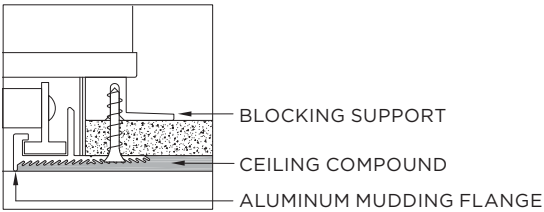

RECESSED MADISON

3G-RC1
1 LIGHT LED
70MM - TRIMLESS

PERFORMANCE CHARTS

80+ CRI (Based on 40° Beam Angle)

LUMEN OUTPUT	SYSTEM WATTS	DELIVERED LUMENS	EFFICACY LM/W
1000 LUMENS	9.8W	982	100.4
1500 LUMENS	13.7W	1375	100.4
2200 LUMENS	20.7W	2079	100.4
3000 LUMENS	32.1W	2738	85.3
4000 LUMENS	37.8W	3853	101.9
5000 LUMENS	54.3W	4630	85.3

DOWNLOAD

90+ CRI (Based on 40° Beam Angle)

LUMEN OUTPUT	SYSTEM WATTS	DELIVERED LUMENS	EFFICACY LM/W
1000 LUMENS	9.8 W	835	85.4
1500 LUMENS	13.7W	1169	85.4
2200 LUMENS	20.1W	1719	85.4
3000 LUMENS	32.1W	2406	75.0
4000 LUMENS	44.7 W	3409	76.3
5000LUMENS	N/A	N/A	N/A

DOWNLOAD

97+ CRI (Based on 40° Beam Angle)

LUMEN OUTPUT	SYSTEM WATTS	DELIVERED LUMENS	EFFICACY LM/W
1000 LUMENS	9.8W	733	75.0
1500 LUMENS	15.6W	1173	75.0
2200 LUMENS	24.2W	1811	75.0
3000 LUMENS	37.2W	2792	75.0
4000LUMENS	N/A	N/A	N/A
5000LUMENS	N/A	N/A	N/A

DOWNLOAD

ADDITIONAL IES FILES FOR THIS PRODUCT FOUND [HERE](#)

MOUNTING

NOTES