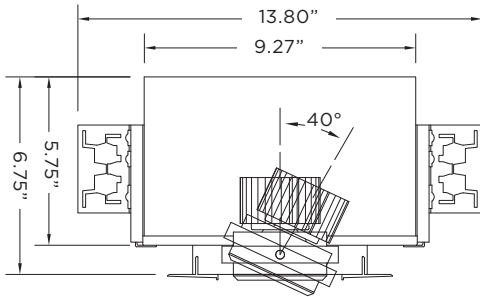

LABELS

- ETL listed. Suitable for dry or damp locations

WARRANTY

- 5 Year limited warranty

RECESSED - MADISON | 3G - RC1 | 1 LIGHT LED - 70MM - TRIMLESS

PROJECT	TYPE	DATE
CATALOG #		

ORDERING INFORMATION

CAT. NO	LUMEN OUTPUT	CRI	COLOR TEMP	BEAM ANGLE	VOLTAGE	DRIVER
3G-RC1	10 - 1000 LUMENS	S80 - 80+ CRI (STANDARD)	27K - 2700K	20D - 20°	120 - 120V	DIM - 0-10V (STANDARD 100%-1)
	15 - 1500 LUMENS	H90 - 90+ CRI ¹	30K - 3000K	40D - 40°	277 - 277V	DHL2 - LUTRON (ECO SYSTEM 100-1%)
	22 - 2200 LUMENS	H97 - 97+ CRI ²	35K - 3500K	60D - 60°	347 - 347V (0-10V ONLY)	DALI - DALI (100-1%)
	30 - 3000 LUMENS		40K - 4000K			LE10 - FORWARD PHASE (100-10%) ³
	40 - 4000 LUMENS					LE - FORWARD PHASE (100-1%)
50 - 5000 LUMENS						