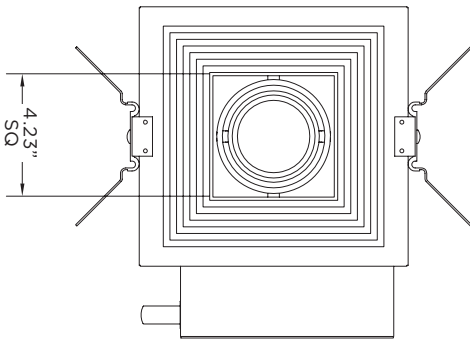

LABELS

- ETL listed. Suitable for dry or damp locations

WARRANTY

- 5 Year limited warranty

RECESSED - MADISON | 3G - RC1 | 1 LIGHT LED - 70MM - TRIMLESS

PROJECT	TYPE	DATE
CATALOG #		

ORDERING INFORMATION

CAT. NO	LUMEN OUTPUT	CRI	COLOR TEMP	BEAM ANGLE	VOLTAGE	DRIVER
3G-RC1	10 - 1000 LUMENS	S80 - 80+ CRI (STANDARD)	27K - 2700K	20D - 20°	120 - 120V	DIM - 0-10V (STANDARD 100%-1)
	15 - 1500 LUMENS	H90 - 90+ CRI ¹	30K - 3000K	40D - 40°	277 - 277V	DHL2 - LUTRON (ECO SYSTEM 100-1%)
	22 - 2200 LUMENS	H97 - 97+ CRI ²	35K - 3500K	60D - 60°	347 - 347V (0-10V ONLY)	DALI - DALI (100-1%)
	30 - 3000 LUMENS		40K - 4000K			LE10 - FORWARD PHASE (100-10%) ³
	40 - 4000 LUMENS					LE - FORWARD PHASE (100-1%)
50 - 5000 LUMENS						