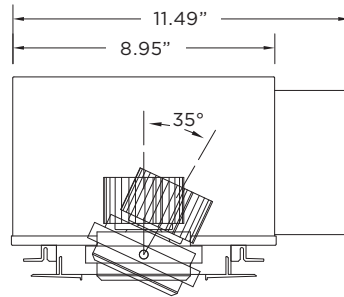

LABELS

- ETL listed. Suitable for dry or damp locations

WARRANTY

- 5 Year limited warranty

RECESSED - MADISON | 3G - RC1 | 1 LIGHT LED - 70MM - TRIMLESS

PROJECT	TYPE	DATE
CATALOG #		

ORDERING INFORMATION

CAT. NO	LUMEN OUTPUT	CRI	COLOR TEMP	BEAM ANGLE	VOLTAGE	DRIVER
3G-RC1	10 - 1000 LUMENS	S80 - 80+ CRI (STANDARD)	27K - 2700K	20D - 20°	120 - 120V	DIM - 0-10V (STANDARD 100%-1)
	15 - 1500 LUMENS	H90 - 90+ CRI ¹	30K - 3000K	40D - 40°	277 - 277V	DHL2 - LUTRON (ECO SYSTEM 100-1%)
	22 - 2200 LUMENS	H97 - 97+ CRI ²	35K - 3500K	60D - 60°	347 - 347V (0-10V ONLY)	DALI - DALI (100-1%)
	30 - 3000 LUMENS		40K - 4000K			LE10 - FORWARD PHASE (100-10%) ³
	40 - 4000 LUMENS					LE - FORWARD PHASE (100-1%)
50 - 5000 LUMENS						