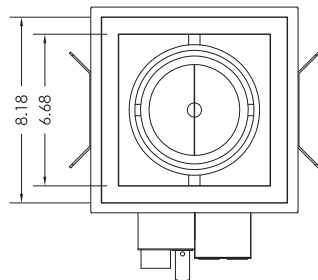

PROJECT	TYPE	DATE
CATALOG #		

3G-RC1111
1 LIGHT WITH TRIM
LOW VOLTAGE AR111

CONSTRUCTION

- New construction housing, electrical enclosure, and trim assembly constructed in cold rolled steel
- 3/4" removable trim assembly features an inner sleeve to conceal hardware
- Housings and trims available in various powder coated finishes
- Housing design includes discrete ventilation slots for cooler fixture operation
- A ceiling thickness of 1/2" to 1 3/4" can be accommodated
- Modified configurations available upon request

ELECTRICAL

- Integral electronic transformers
- Electrical enclosures conveniently mount into the side of the housing via 2 thumb screws
- Removable trim assembly allows for access to transformers for easy maintenance
- Transformers are dimmable and multiple circuits available
- Wattage restriction labels are standard
- Fixtures are thermally protected and rated for through branch wiring

LAMP ASSEMBLY

- Lamps mount into solid aluminum adjustable double gimbal
- 45° x 45° lamp adjustment does not require the use of tools
- Can accept up to 3 optical accessories for AR111
- Lamp position within the housing can be modified upon request

MOUNTING

- Suitable for drywall, acoustic, wood, and various architectural ceilings
- Butterfly brackets and C Channel bars included