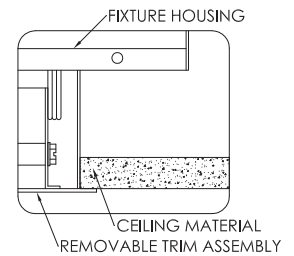

**LAMP ASSEMBLY**

- Lamps mount into solid aluminum adjustable double gimbal
- 45° x 45° lamp adjustment does not require the use of tools
- Can accept up to 3 optical accessories for AR111
- Lamp position within the housing can be modified upon request

**MOUNTING**

- Suitable for drywall, acoustic, wood, and various architectural ceilings
- Butterfly brackets and C Channel bars included

**TRIM DETAIL**

**GIMBAL DETAIL**

**ORDERING INFORMATION**

CAT. NO	WATTAGE	VOLTAGE	TRIM FINISH	GIMBAL FINISH	HOUSING INTERIOR	ADDITIONAL
<b>3G-RC1111</b>	35 - 35W AR111	120 - 120V	WT - WHITE TRIM	NG - NATURAL (STD)	BK - BLACK (STD)	OA - OPTICAL ACCESSORY
	50 - 50W AR111	277 - 277V	ST - SILVER TRIM	BG - BLACK	WH - WHITE	
	75 - 75W AR111		BT - BLACK TRIM CT - CUSTOM	WG - WHITE	SV - SILVER CF - CUSTOM	