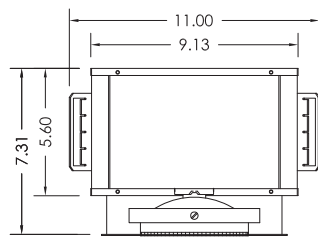

PROJECT	TYPE	DATE
CATALOG #		

3G-RC1111
1 LIGHT WITH TRIM
LOW VOLTAGE AR111

CONSTRUCTION

- New construction housing, electrical enclosure, and trim assembly constructed in cold rolled steel
- 3/4" removable trim assembly features an inner sleeve to conceal hardware
- Housings and trims available in various powder coated finishes
- Housing design includes discrete ventilation slots for cooler fixture operation
- A ceiling thickness of 1/2" to 1 3/4" can be accommodated
- Modified configurations available upon request

ELECTRICAL

- Integral electronic transformers
- Electrical enclosures conveniently mount into the side of the housing via 2 thumb screws
- Removable trim assembly allows for access to transformers for easy maintenance
- Transformers are dimmable and multiple circuits available
- Wattage restriction labels are standard
- Fixtures are thermally protected and rated for through branch wiring

LAMP ASSEMBLY

- Lamps mount into solid aluminum adjustable double gimbal
- 45° x 45° lamp adjustment does not require the use of tools
- Can accept up to 3 optical accessories for AR111
- Lamp position within the housing can be modified upon request

MOUNTING

- Suitable for drywall, acoustic, wood, and various architectural ceilings
- Butterfly brackets and C Channel bars included