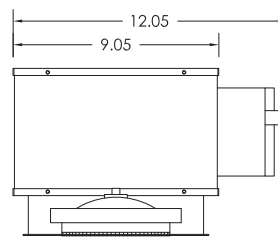

PROJECT	TYPE	DATE
CATALOG #		

3G-RC1111
1 LIGHT WITH TRIM
LOW VOLTAGE AR111

CONSTRUCTION

- New construction housing, electrical enclosure, and trim assembly constructed in cold rolled steel
- 3/4" removable trim assembly features an inner sleeve to conceal hardware
- Housings and trims available in various powder coated finishes
- Housing design includes discrete ventilation slots for cooler fixture operation
- A ceiling thickness of 1/2" to 1 3/4" can be accommodated
- Modified configurations available upon request

ELECTRICAL

- Integral electronic transformers
- Electrical enclosures conveniently mount into the side of the housing via 2 thumb screws
- Removable trim assembly allows for access to transformers for easy maintenance
- Transformers are dimmable and multiple circuits available
- Wattage restriction labels are standard
- Fixtures are thermally protected and rated for through branch wiring

LAMP ASSEMBLY

- Lamps mount into solid aluminum adjustable double gimbal
- 45° x 45° lamp adjustment does not require the use of tools
- Can accept up to 3 optical accessories for AR111
- Lamp position within the housing can be modified upon request

MOUNTING

- Suitable for drywall, acoustic, wood, and various architectural ceilings
- Butterfly brackets and C Channel bars included