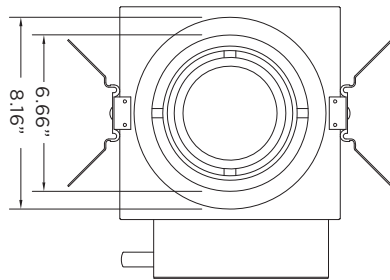

PROJECT

TYPE

DATE

CATALOG #