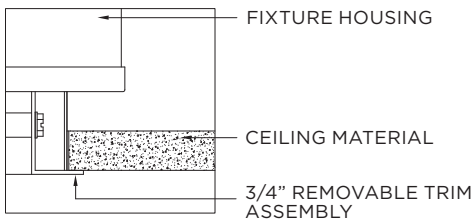

MOUNTING

ORDERING INFORMATION

CAT. NO	WATTAGE	VOLTAGE	TRIM FINISH	GIMBAL FINISH	HOUSING INTERIOR	OPTIONS
3G-RC1111RD	75W - 75W AR111	120 - 120V 277 - 277V	WT - WHITE TRIM (STANDARD)	NG - NATURAL ALUMINUM (STANDARD) BG - BLACK WG - WHITE	BK - BLACK	CP - CHICAGO PLENUM
	111LED - AR111 LED RETROFIT (COMPATIBLE WITH SORAA)		ST - SILVER TRIM			SF30 - SOFTENING LENS
			BT - BLACK TRIM			LS30 - LINEAR SPREAD
						HXB30 - BLACK HEXELL LOUVER

Maximum 2 optical accessories. See optical accessories page for more options

3G-RC1111RD

ORDERING EXAMPLE: **3G-RC1111RD-75W-120-WT-NG-BK**

Copyright 2016 3G Lighting.
P: 905-850-2305 F: 905-851-6490 | TF: 888-448-0440
3G reserves the right to change, without notice, specifications or materials for product improvement.