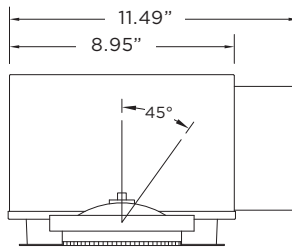

PROJECT

TYPE

DATE

CATALOG #