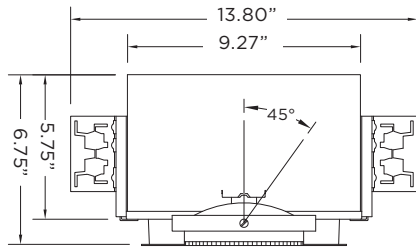

PROJECT

TYPE

DATE

CATALOG #