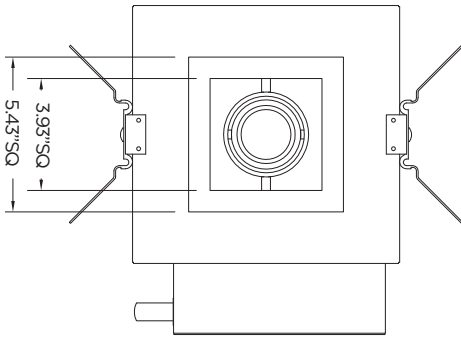

MOUNTING

- New construction housing suitable for drywall, wood, acoustic and metal pan ceilings
- Butterfly brackets compatible with 1/2" x 1/2" channel, 1/2", 5/8", 3/4" bar hangers, 1/2" EMT, and furring strips (supplied by others)

MOUNTING

ORDERING INFORMATION

| CAT. NO | WATTAGE | VOLTAGE | TRIM FINISH | GIMBAL FINISH | HOUSING INTERIOR | OPTIONS |
|-----------------|--|-------------------|---|---|------------------------------|--|
| 3G-RC116 | 50W - 50W MR16 | 120 - 120V | WT - WHITE TRIM (STANDARD) | NG - NATURAL ALUMINUM (STANDARD) | BK - BLACK (STANDARD) | CP - CHICAGO PLENUM |
| | 16LED - MR16 LED RETROFIT (COMPATIBLE WITH SORAA) | 277 - 277V | ST - SILVER TRIM BT - BLACK TRIM | BG - BLACK WG - WHITE | WH - WHITE | BH - BAR HANGERS SF16 - SOFTENING LENS LS16 - LINEAR SPREAD HXB16 - BLACK HEXELL LOUVER |