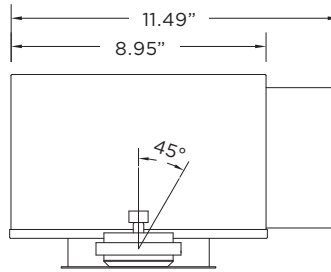

PROJECT

TYPE

DATE

CATALOG #