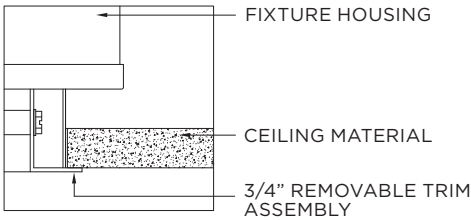

MOUNTING

ORDERING INFORMATION

| CAT. NO | WATTAGE | VOLTAGE | TRIM FINISH | GIMBAL FINISH | HOUSING INTERIOR | OPTIONS |
|-----------------|--|-------------------|---|---|------------------------------|--|
| 3G-RC116 | 50W - 50W MR16 | 120 - 120V | WT - WHITE TRIM (STANDARD) | NG - NATURAL ALUMINUM (STANDARD) | BK - BLACK (STANDARD) | CP - CHICAGO PLENUM |
| | 16LED - MR16 LED RETROFIT (COMPATIBLE WITH SORAA) | 277 - 277V | ST - SILVER TRIM BT - BLACK TRIM | BG - BLACK WG - WHITE | WH - WHITE | BH - BAR HANGERS SF16 - SOFTENING LENS LS16 - LINEAR SPREAD HXB16 - BLACK HEXELL LOUVER |