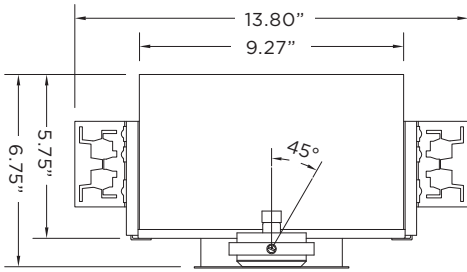

PROJECT

TYPE

DATE

CATALOG #