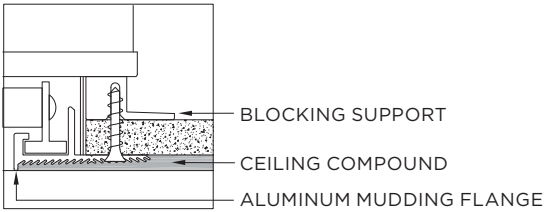

MOUNTING

ORDERING INFORMATION

CAT. NO	WATTAGE	VOLTAGE	TRIMLESS	GIMBAL FINISH	HOUSING INTERIOR	OPTIONS
3G-RC116	50W - 50W MR16	120 - 120V	XTR - TRIMLESS	NG - NATURAL ALUMINUM (STANDARD) BG - BLACK WG - WHITE	BK - BLACK (STANDARD) WH - WHITE	CP - CHICAGO PLENUM
	16LED - MR16 LED RETROFIT (COMPATIBLE WITH SORAA)	277 - 277V				BH - BAR HANGERS SF16 - SOFTENING LENS LS16 - LINEAR SPREAD HXB16 - BLACK HEXELL LOUVER

Maximum 3 optical accessories. See optical accessories page for more options

3G-RC116						

ORDERING EXAMPLE: **3G-RC116-50W-120-XTR-NG-BK**

Copyright 2016 3G Lighting.
P: 905-850-2305 F: 905-851-6490 | TF: 888-448-0440
3G reserves the right to change, without notice, specifications or materials for product improvement.