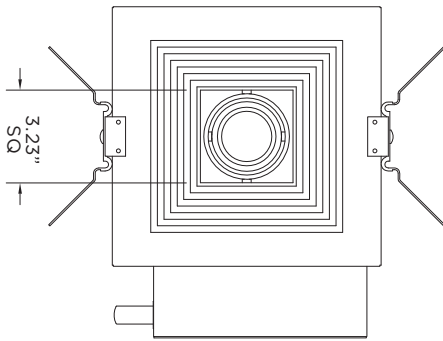

MOUNTING

- New construction housing suitable for drywall
- Butterfly brackets compatible with 1/2" x 1/2" channel, 1/2", 5/8", 3/4" bar hangers, 1/2" EMT, and furring strips (supplied by others)

LABELS

- ETL listed. Suitable for dry or damp locations

WARRANTY

- 5 Year limited warranty

PROJECT	TYPE	DATE
CATALOG #		

MOUNTING

ORDERING INFORMATION

CAT. NO	WATTAGE	VOLTAGE	TRIMLESS	GIMBAL FINISH	HOUSING INTERIOR	OPTIONS
3G-RC116	50W - 50W MR16	120 - 120V	XTR - TRIMLESS	NG - NATURAL ALUMINUM (STANDARD) BG - BLACK WG - WHITE	BK - BLACK (STANDARD) WH - WHITE	CP - CHICAGO PLENUM
	16LED - MR16 LED RETROFIT (COMPATIBLE WITH SORAA)	277 - 277V				BH - BAR HANGERS SF16 - SOFTENING LENS LS16 - LINEAR SPREAD HXB16 - BLACK HEXELL LOUVER