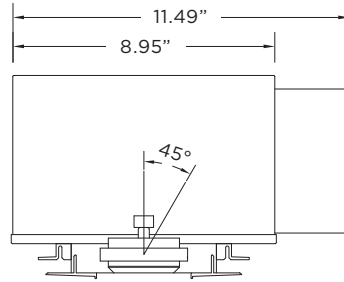

PROJECT	TYPE	DATE
CATALOG #