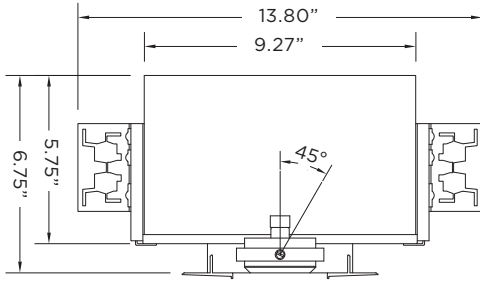

PROJECT	TYPE	DATE
CATALOG #