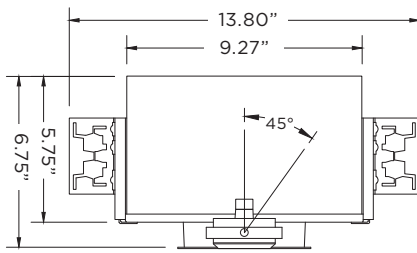

PROJECT

TYPE

DATE

CATALOG #