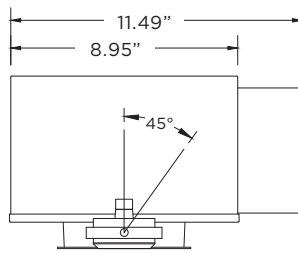

PROJECT

TYPE

DATE

CATALOG #