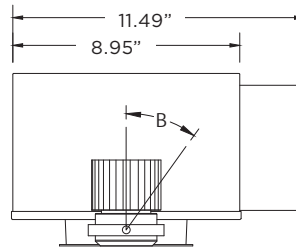

GIMBAL ADJUSTABILITY

LUMEN OUTPUT	A	B
UP TO 2000lm	20°	25°

ORDERING INFORMATION

CAT. NO	LUMEN OUTPUT (PER FIXTURE HEAD)	CRI	COLOR TEMP	BEAM ANGLE	VOLTAGE	DRIVER
3G-RC1LED-4RD	10 - 1000 LUMENS	S - 83 CRI (STANDARD) A - 98 CRI (ARTIST) ¹ Please consult factory for vibrancy options	27K - 2700K	40D - 40° 60D - 60°	120 - 120V	DIM - 0-10V (STANDARD 100%-1) DHL - LUTRON (3 - WIRE - 100-1%) DHL2 - LUTRON (ECO SYSTEM 100-1%) DALI - DALI (100-1%) LE - FORWARD PHASE (2 WIRE)
	13 - 1300 LUMENS		30K - 3000K		277 - 277V	
	20 - 2000 LUMENS ¹		35K - 3500K	347 - 347V (0-10V ONLY)		
			40K - 4000K	Please consult factory for other 347V dimming options		