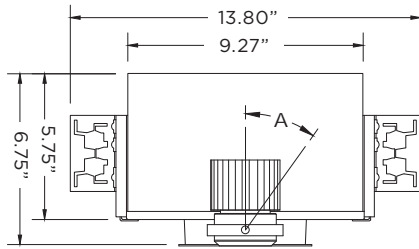

GIMBAL ADJUSTABILITY

LUMEN OUTPUT	A	B
UP TO 2000lm	20°	25°

ORDERING INFORMATION

CAT. NO	LUMEN OUTPUT (PER FIXTURE HEAD)	CRI	COLOR TEMP	BEAM ANGLE	VOLTAGE	DRIVER
3G-RC1LED-4RD	10 - 1000 LUMENS	S - 83 CRI (STANDARD) A - 98 CRI (ARTIST) ¹ Please consult factory for vibrancy options	27K - 2700K	40D - 40° 60D - 60°	120 - 120V	DIM - 0-10V (STANDARD 100%-1) DHL - LUTRON (3 - WIRE - 100-1%) DHL2 - LUTRON (ECO SYSTEM 100-1%) DALI - DALI (100-1%) LE - FORWARD PHASE (2 WIRE)
	13 - 1300 LUMENS		30K - 3000K		277 - 277V	
	20 - 2000 LUMENS ¹		35K - 3500K	347 - 347V (0-10V ONLY)		
			40K - 4000K	Please consult factory for other 347V dimming options		