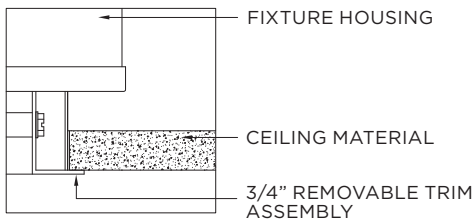

RECESSED ROUND

3G-RC1LED-4RD
4" RECESSED
WITH TRIM - LED

PERFORMANCE CHART (Based on standard 83 CRI)

LUMEN OUTPUT	BEAM ANGLE	SYSTEM WATTS	DELIVERED LUMENS	EFFICACY LM/W	IES FILES
10 - 1000 LUMENS	40°	7.7W	796	104	DOWNLOAD
13 - 1300 LUMENS	40°	11.3W	1089	96	DOWNLOAD
20 - 2000 LUMENS	40°	17.4W	1675	96	DOWNLOAD

ADDITIONAL IES FIES FOR THIS PRODUCT FOUND [HERE](#)

POWER CONSUMPTION (Based on 98 CRI)

LUMEN OUTPUT	10	13
SYSTEM WATTS	9.3W	13.3W

MOUNTING

NOTES