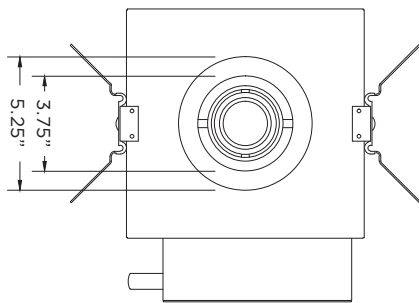

GIMBAL ADJUSTABILITY

LUMEN OUTPUT	A	B
UP TO 2000lm	20°	25°

ORDERING INFORMATION

CAT. NO	LUMEN OUTPUT (PER FIXTURE HEAD)	CRI	COLOR TEMP	BEAM ANGLE	VOLTAGE	DRIVER
3G-RC1LED-4RD	10 - 1000 LUMENS	S - 83 CRI (STANDARD) A - 98 CRI (ARTIST) ¹ Please consult factory for vibrancy options	27K - 2700K	40D - 40° 60D - 60°	120 - 120V	DIM - 0-10V (STANDARD 100%-1) DHL - LUTRON (3 - WIRE - 100-1%) DHL2 - LUTRON (ECO SYSTEM 100-1%) DALI - DALI (100-1%) LE - FORWARD PHASE (2 WIRE)
	13 - 1300 LUMENS		30K - 3000K		277 - 277V	
	20 - 2000 LUMENS ¹		35K - 3500K	347 - 347V (0-10V ONLY)		
			40K - 4000K	Please consult factory for other 347V dimming options		