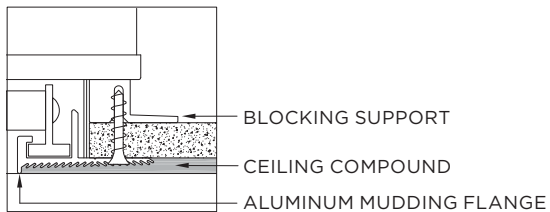

RECESSED ROUND

3G-RC1LED-4RD
4" RECESSED
TRIMLESS - LED

PERFORMANCE CHART (Based on standard 83 CRI)

LUMEN OUTPUT	BEAM ANGLE	SYSTEM WATTS	DELIVERED LUMENS	EFFICACY LM/W	IES FILES
10 - 1000 LUMENS	40°	7.7W	796	104	DOWNLOAD
13 - 1300 LUMENS	40°	11.3W	1089	96	DOWNLOAD
20 - 2000 LUMENS	40°	17.4W	1675	96	DOWNLOAD

ADDITIONAL IES FIES FOR THIS PRODUCT FOUND [HERE](#)

POWER CONSUMPTION (Based on 98 CRI)

LUMEN OUTPUT	10	13
SYSTEM WATTS	9.3W	13.3W

MOUNTING

NOTES