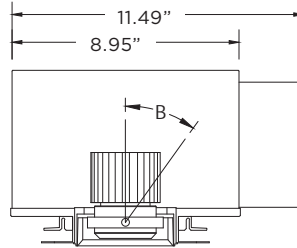

PROJECT

TYPE

DATE

CATALOG #

GIMBAL ADJUSTABILITY

LUMEN OUTPUT	A	B
UP TO 2000lm	20°	25°

ORDERING INFORMATION

CAT. NO	LUMEN OUTPUT (PER FIXTURE HEAD)	CRI	COLOR TEMP	BEAM ANGLE	VOLTAGE	DRIVER
3G-RC1LED-4RD	10 - 1000 LUMENS	S - 83 CRI (STANDARD)	27K - 2700K	40D - 40°	120 - 120V	DIM - 0-10V (STANDARD 100%-1)
	13 - 1300 LUMENS	A - 98 CRI (ARTIST)¹	30K - 3000K	60D - 60°	277 - 277V	DHL - LUTRON (3 - WIRE - 100-1%)
	20 - 2000 LUMENS¹		35K - 3500K		347 - 347V (0-10V ONLY)	DHL2 - LUTRON (ECO SYSTEM 100-1%)
			40K - 4000K		Please consult factory for other 347V dimming options	DALI - DALI (100-1%)
		Please consult factory for vibrancy options				LE - FORWARD PHASE (2 WIRE)

3G-RC1LED-4RD						

TRIMLESS	GIMBAL FINISH	HOUSING INTERIOR	OPTIONS
XTR - TRIMLESS	NG - NATURAL ALUMINUM (STANDARD) BG - BLACK WG - WHITE	BK - BLACK	CP - CHICAGO PLENUM BH - BAR HANGERS SF16 - SOFTENING LENS LS16 - LINEAR SPREAD HXB16 - BLACK HEXELL LOUVER
Maximum 2 optical accessories. See optical accessories page for more options			

ORDERING EXAMPLE: **3G-RC1LED-4RD-13-S-30K-40D-120-DIM-XTR-NG-BK**

¹ The 2000lm Artist Series is not available in this form factor. Please select 3G-RCLED-5RD(5" Round) for 2000lm Artist Series ordering codes and details.