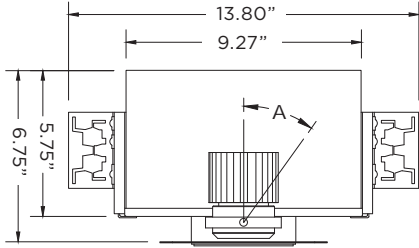

PROJECT

TYPE

DATE

CATALOG #

GIMBAL ADJUSTABILITY

LUMEN OUTPUT	A	B
UP TO 2000lm	20°	25°

ORDERING INFORMATION

CAT. NO	LUMEN OUTPUT (PER FIXTURE HEAD)	CRI	COLOR TEMP	BEAM ANGLE	VOLTAGE	DRIVER
3G-RC1LED-4RD	10 - 1000 LUMENS	S - 83 CRI (STANDARD)	27K - 2700K	40D - 40°	120 - 120V	DIM - 0-10V (STANDARD 100%-1)
	13 - 1300 LUMENS	A - 98 CRI (ARTIST)¹	30K - 3000K	60D - 60°	277 - 277V	DHL - LUTRON (3 - WIRE - 100-1%)
	20 - 2000 LUMENS¹		35K - 3500K		347 - 347V (0-10V ONLY)	DHL2 - LUTRON (ECO SYSTEM 100-1%)
			40K - 4000K		Please consult factory for other 347V dimming options	DALI - DALI (100-1%)
		Please consult factory for vibrancy options				LE - FORWARD PHASE (2 WIRE)

3G-RC1LED-4RD						

TRIMLESS	GIMBAL FINISH	HOUSING INTERIOR	OPTIONS
XTR - TRIMLESS	NG - NATURAL ALUMINUM (STANDARD) BG - BLACK WG - WHITE	BK - BLACK	CP - CHICAGO PLENUM BH - BAR HANGERS SF16 - SOFTENING LENS LS16 - LINEAR SPREAD HXB16 - BLACK HEXELL LOUVER
Maximum 2 optical accessories. See optical accessories page for more options			

ORDERING EXAMPLE: **3G-RC1LED-4RD-13-S-30K-40D-120-DIM-XTR-NG-BK**

¹ The 2000lm Artist Series is not available in this form factor. Please select 3G-RCLED-5RD(5" Round) for 2000lm Artist Series ordering codes and details.