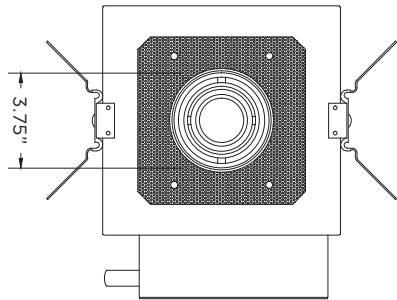

PROJECT

TYPE

DATE

CATALOG #

GIMBAL ADJUSTABILITY

LUMEN OUTPUT	A	B
UP TO 2000lm	20°	25°

ORDERING INFORMATION

CAT. NO	LUMEN OUTPUT (PER FIXTURE HEAD)	CRI	COLOR TEMP	BEAM ANGLE	VOLTAGE	DRIVER
3G-RC1LED-4RD	10 - 1000 LUMENS	S - 83 CRI (STANDARD)	27K - 2700K	40D - 40°	120 - 120V	DIM - 0-10V (STANDARD 100%-1)
	13 - 1300 LUMENS	A - 98 CRI (ARTIST)¹	30K - 3000K	60D - 60°	277 - 277V	DHL - LUTRON (3 - WIRE - 100-1%)
	20 - 2000 LUMENS¹		35K - 3500K		347 - 347V (0-10V ONLY)	DHL2 - LUTRON (ECO SYSTEM 100-1%)
			40K - 4000K		Please consult factory for other 347V dimming options	DALI - DALI (100-1%)
		Please consult factory for vibrancy options				LE - FORWARD PHASE (2 WIRE)

3G-RC1LED-4RD						

TRIMLESS	GIMBAL FINISH	HOUSING INTERIOR	OPTIONS
XTR - TRIMLESS	NG - NATURAL ALUMINUM (STANDARD) BG - BLACK WG - WHITE	BK - BLACK	CP - CHICAGO PLENUM BH - BAR HANGERS SF16 - SOFTENING LENS LS16 - LINEAR SPREAD HXB16 - BLACK HEXELL LOUVER
Maximum 2 optical accessories. See optical accessories page for more options			

ORDERING EXAMPLE: **3G-RC1LED-4RD-13-S-30K-40D-120-DIM-XTR-NG-BK**

¹ The 2000lm Artist Series is not available in this form factor. Please select 3G-RCLED-5RD(5" Round) for 2000lm Artist Series ordering codes and details.