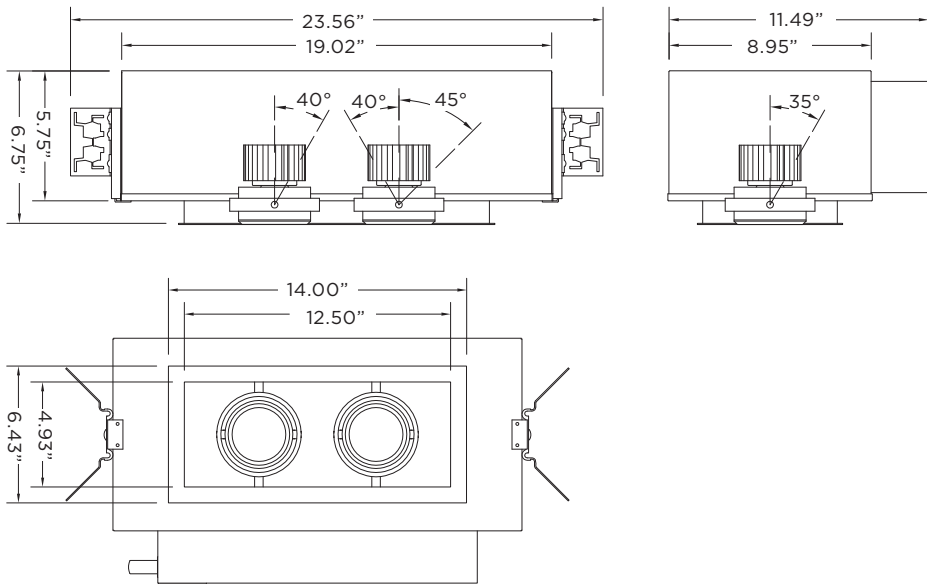

LABELS

- ETL listed. Suitable for dry or damp locations

WARRANTY

- 5 Year limited warranty

RECESSED - MADISON | 3G - RC2 | 2 LIGHT LED - 70MM - WITH TRIM

PROJECT	TYPE	DATE
CATALOG #		

ORDERING INFORMATION

CAT. NO	LUMEN OUTPUT (PER FIXTURE HEAD)	CRI	COLOR TEMP	BEAM ANGLE	VOLTAGE	DRIVER
3G-RC2	10 - 1000 LUMENS	S80 - 80+CRI (STANDARD)	27K - 2700K	20D - 20°	120 - 120V	DIM - 0-10V (STANDARD 100%-1)
	15 - 1500 LUMENS	H90 - 90+ CRI ¹	30K - 3000K	40D - 40°	277 - 277V	DHL2 - LUTRON (ECO SYSTEM 100-1%)
	22 - 2200 LUMENS	H97 - 97+ CRI ²	35K - 3500K	60D - 60°	347 - 347V (0-10V ONLY)	DALI - DALI (100-1%)
	30 - 3000 LUMENS		40K - 4000K			LE10 - FORWARD PHASE (100-10%) ³
	40 - 4000 LUMENS					LE - FORWARD PHASE (100-1%)
	50 - 5000 LUMENS					