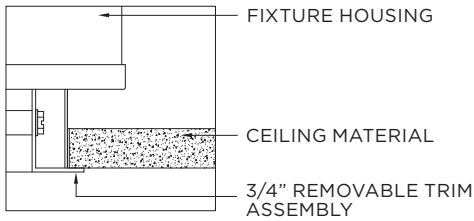

RECESSED MADISON

3G-RC2
2 LIGHT LED
70MM - WITH TRIM

PERFORMANCE CHARTS (PER FIXTURE HEAD)

80+ CRI (Based on 40° Beam Angle)

LUMEN OUTPUT	SYSTEM WATTS	DELIVERED LUMENS	EFFICACY LM/W
1000 LUMENS	9.8W	982	100.4
1500 LUMENS	13.7W	1375	100.4
2200 LUMENS	20.7W	2079	100.4
3000 LUMENS	32.1W	2738	85.3
4000 LUMENS	37.8W	3853	101.9
5000 LUMENS	54.3W	4630	85.3

DOWNLOAD

90+ CRI (Based on 40° Beam Angle)

LUMEN OUTPUT	SYSTEM WATTS	DELIVERED LUMENS	EFFICACY LM/W
1000 LUMENS	9.8 W	835	85.4
1500 LUMENS	13.7W	1169	85.4
2200 LUMENS	20.1W	1719	85.4
3000 LUMENS	32.1W	2406	75.0
4000 LUMENS	44.7 W	3409	76.3
5000LUMENS	N/A	N/A	N/A

DOWNLOAD

97+ CRI (Based on 40° Beam Angle)

LUMEN OUTPUT	SYSTEM WATTS	DELIVERED LUMENS	EFFICACY LM/W
1000 LUMENS	9.8W	733	75.0
1500 LUMENS	15.6W	1173	75.0
2200 LUMENS	24.2W	1811	75.0
3000 LUMENS	37.2W	2792	75.0
4000LUMENS	N/A	N/A	N/A
5000LUMENS	N/A	N/A	N/A

DOWNLOAD

ADDITIONAL IES FILES FOR THIS PRODUCT FOUND [HERE](#)

MOUNTING

NOTES