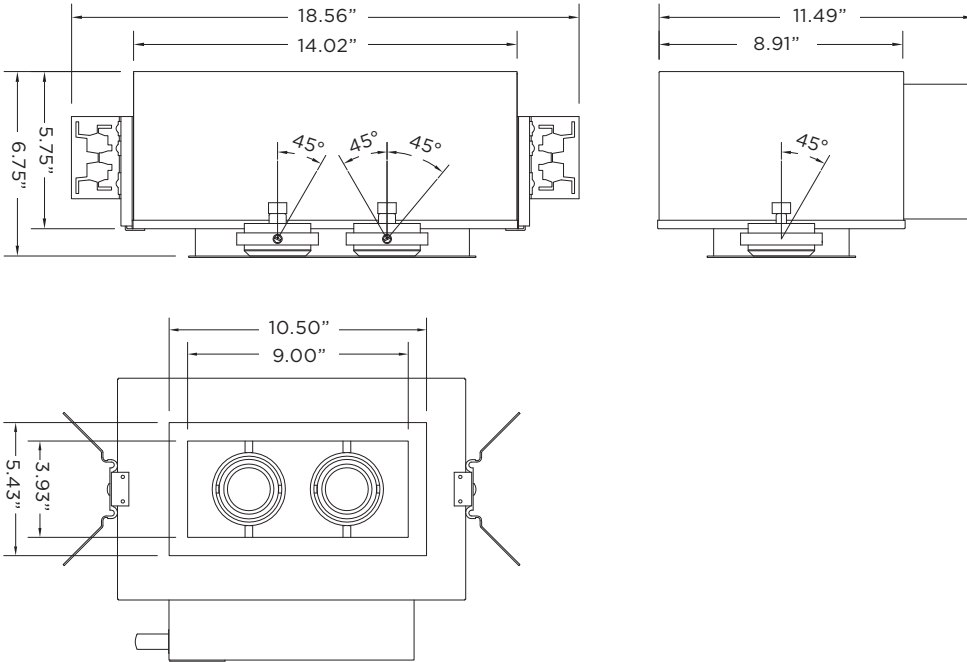

PROJECT	TYPE	DATE
CATALOG #