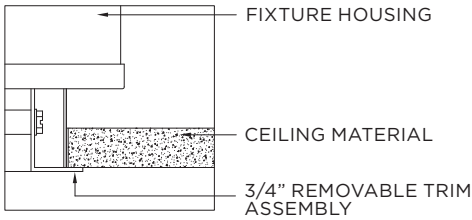

LABELS

- ETL listed. Suitable for dry or damp locations

WARRANTY

- 5 Year limited warranty

PROJECT	TYPE	DATE
CATALOG #		

MOUNTING

ORDERING INFORMATION

CAT. NO	WATTAGE	VOLTAGE	TRIM FINISH	GIMBAL FINISH	HOUSING INTERIOR	OPTIONS
3G-RC216	50W - 50W MR16	120 - 120V	WT - WHITE TRIM (STANDARD)	NG - NATURAL ALUMINUM (STANDARD)	BK - BLACK (STANDARD)	CP - CHICAGO PLENUM
	16LED - MR16 LED RETROFIT (COMPATIBLE WITH SORAA)	277 - 277V	ST - SILVER TRIM BT - BLACK TRIM	BG - BLACK WG - WHITE	WH - WHITE	2C - 2 CIRCUIT BH - BAR HANGERS SF16 - SOFTENING LENS LS16 - LINEAR SPREAD HXB16 - BLACK HEXELL LOUVER