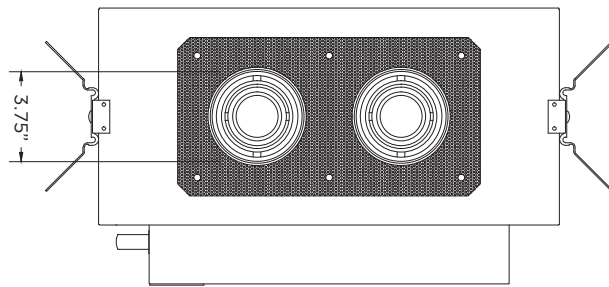

PROJECT	TYPE	DATE
CATALOG #		

GIMBAL ADJUSTABILITY

LUMEN OUTPUT	A	B
UP TO 2000lm	20°	25°

ORDERING INFORMATION

CAT. NO	LUMEN OUTPUT (PER FIXTURE HEAD)	CRI	COLOR TEMP	BEAM ANGLE	VOLTAGE	DRIVER
3G-RC2LED-4RD	10 - 1000 LUMENS	S - 83 CRI (STANDARD)	27K - 2700K	40D - 40°	120 - 120V	DIM - 0-10V (STANDARD 100%-1)
	13 - 1300 LUMENS	A - 98 CRI (ARTIST)¹	30K - 3000K	60D - 60°	277 - 277V	DHL - LUTRON (3 - WIRE - 100-1%)
	20 - 2000 LUMENS¹		35K - 3500K		347 - 347V (0-10V ONLY)	DHL2 - LUTRON (ECO SYSTEM 100-1%)
						DALI - DALI (100-1%)
		Please consult factory for vibrancy options	40K - 4000K		Please consult factory for other 347V dimming options	LE - FORWARD PHASE (2 WIRE)

3G-RC2LED-4RD						

TRIMLESS	GIMBAL FINISH	HOUSING INTERIOR	OPTIONS
XTR - TRIMLESS	NG - NATURAL ALUMINUM (STANDARD) BG - BLACK WG - WHITE	BK - BLACK	CP - CHICAGO PLENUM BH - BAR HANGERS SF16 - SOFTENING LENS LS16 - LINEAR SPREAD HXB16 - BLACK HEXELL LOUVER
Maximum 2 optical accessories. See optical accessories page for more options			

ORDERING EXAMPLE: **3G-RC2LED-4RD-13-S-30K-40D-120-DIM-XTR-NG-BH**

¹ The 2000lm Artist Series is not available in this form factor. Please select 3G-RCLED-5RD(5" Round) for 2000lm Artist Series ordering codes and details.