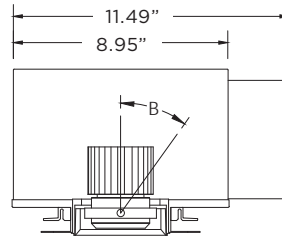

PROJECT	TYPE	DATE
CATALOG #		

GIMBAL ADJUSTABILITY

LUMEN OUTPUT	A	B
UP TO 2000lm	20°	25°

ORDERING INFORMATION

CAT. NO	LUMEN OUTPUT (PER FIXTURE HEAD)	CRI	COLOR TEMP	BEAM ANGLE	VOLTAGE	DRIVER
3G-RC2LED-4RD	10 - 1000 LUMENS	S - 83 CRI (STANDARD)	27K - 2700K	40D - 40°	120 - 120V	DIM - 0-10V (STANDARD 100%-1)
	13 - 1300 LUMENS	A - 98 CRI (ARTIST)¹	30K - 3000K	60D - 60°	277 - 277V	DHL - LUTRON (3 - WIRE - 100-1%)
	20 - 2000 LUMENS¹		35K - 3500K		347 - 347V (0-10V ONLY)	DHL2 - LUTRON (ECO SYSTEM 100-1%)
						DALI - DALI (100-1%)
		Please consult factory for vibrancy options	40K - 4000K		Please consult factory for other 347V dimming options	LE - FORWARD PHASE (2 WIRE)

3G-RC2LED-4RD						

TRIMLESS	GIMBAL FINISH	HOUSING INTERIOR	OPTIONS
XTR - TRIMLESS	NG - NATURAL ALUMINUM (STANDARD) BG - BLACK WG - WHITE	BK - BLACK	CP - CHICAGO PLENUM BH - BAR HANGERS SF16 - SOFTENING LENS LS16 - LINEAR SPREAD HXB16 - BLACK HEXELL LOUVER
Maximum 2 optical accessories. See optical accessories page for more options			

ORDERING EXAMPLE: **3G-RC2LED-4RD-13-S-30K-40D-120-DIM-XTR-NG-BH**

¹ The 2000lm Artist Series is not available in this form factor. Please select 3G-RCLED-5RD(5" Round) for 2000lm Artist Series ordering codes and details.