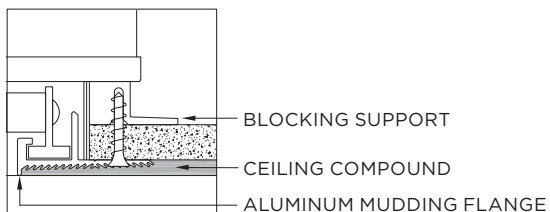

RECESSED ROUND

3G-RC2LED-4RD
4" RECESSED 2 LIGHT
TRIMLESS - LED

PERFORMANCE CHART (Based on standard 83 CRI)

LUMEN OUTPUT	BEAM ANGLE	SYSTEM WATTS	DELIVERED LUMENS	EFFICACY LM/W	IES FILES
10 - 1000 LUMENS	40°	7.7W	796	104	DOWNLOAD
13 - 1300 LUMENS	40°	11.3W	1089	96	DOWNLOAD
20 - 2000 LUMENS	40°	17.4W	1675	96	DOWNLOAD

ADDITIONAL IES FIES FOR THIS PRODUCT FOUND [HERE](#)

POWER CONSUMPTION (Based on 98 CRI)

LUMEN OUTPUT	10	13
SYSTEM WATTS	9.3W	13.3W

MOUNTING

NOTES