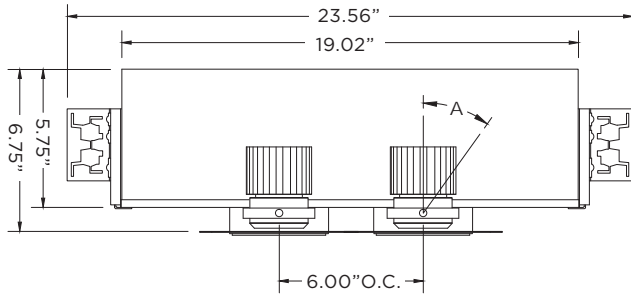

PROJECT	TYPE	DATE
CATALOG #		

GIMBAL ADJUSTABILITY

LUMEN OUTPUT	A	B
UP TO 2000lm	20°	25°

ORDERING INFORMATION

CAT. NO	LUMEN OUTPUT (PER FIXTURE HEAD)	CRI	COLOR TEMP	BEAM ANGLE	VOLTAGE	DRIVER
3G-RC2LED-4RD	10 - 1000 LUMENS	S - 83 CRI (STANDARD)	27K - 2700K	40D - 40°	120 - 120V	DIM - 0-10V (STANDARD 100%-1)
	13 - 1300 LUMENS	A - 98 CRI (ARTIST)¹	30K - 3000K	60D - 60°	277 - 277V	DHL - LUTRON (3 - WIRE - 100-1%)
	20 - 2000 LUMENS¹		35K - 3500K		347 - 347V (0-10V ONLY)	DHL2 - LUTRON (ECO SYSTEM 100-1%)
						DALI - DALI (100-1%)
		Please consult factory for vibrancy options	40K - 4000K		Please consult factory for other 347V dimming options	LE - FORWARD PHASE (2 WIRE)

3G-RC2LED-4RD						

TRIMLESS	GIMBAL FINISH	HOUSING INTERIOR	OPTIONS
XTR - TRIMLESS	NG - NATURAL ALUMINUM (STANDARD) BG - BLACK WG - WHITE	BK - BLACK	CP - CHICAGO PLENUM BH - BAR HANGERS SF16 - SOFTENING LENS LS16 - LINEAR SPREAD HXB16 - BLACK HEXELL LOUVER
Maximum 2 optical accessories. See optical accessories page for more options			

ORDERING EXAMPLE: **3G-RC2LED-4RD-13-S-30K-40D-120-DIM-XTR-NG-BH**

¹ The 2000lm Artist Series is not available in this form factor. Please select 3G-RCLED-5RD(5" Round) for 2000lm Artist Series ordering codes and details.