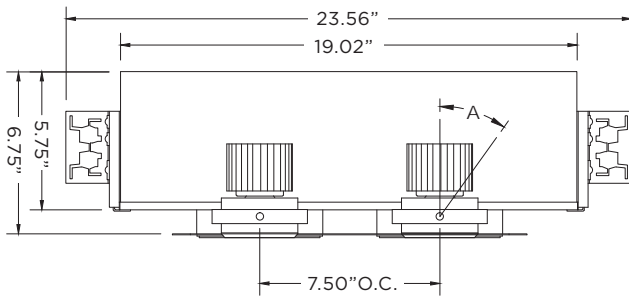

PROJECT	TYPE	DATE
CATALOG #		

GIMBAL ADJUSTABILITY

LUMEN OUTPUT	A	B
UP TO 2000lm	35°	40°
3000lm	20°	20°

ORDERING INFORMATION

CAT. NO	LUMEN OUTPUT (PER FIXTURE HEAD)	CRI	COLOR TEMP	BEAM ANGLE	VOLTAGE	DRIVER
3G-RC2LED-5RD	10 - 1000 LUMENS	S - 83 CRI (STANDARD)	27K - 2700K	20D - 20°	120 - 120V	DIM - 0-10V (STANDARD 100%-1)
	13 - 1300 LUMENS	A - 98 CRI (ARTIST)¹	30K - 3000K	40D - 40°	277 - 277V	DHL - LUTRON (3 - WIRE - 100-1%)
	20 - 2000 LUMENS		35K - 3500K	60D - 60°	347 - 347V (0-10V ONLY)	DHL2 - LUTRON (ECO SYSTEM 100-1%)
	30 - 3000 LUMENS¹	Please consult factory for vibrancy options	40K - 4000K	10D - 10°	Please consult factory for other 347V dimming options	DALI - DALI (100-1%)
	13S9 - 1300 LUMEN SPOT					LE - FORWARD PHASE (2 WIRE)

3G-RC2LED-5RD						

TRIMLESS	GIMBAL FINISH	HOUSING INTERIOR	OPTIONS
XTR - TRIMLESS	NG - NATURAL ALUMINUM (STANDARD) BG - BLACK WG - WHITE	BK - BLACK	CP - CHICAGO PLENUM BH - BAR HANGERS SF70 - SOFTENING LENS LS70 - LINEAR SPREAD HXB70 - BLACK HEXELL LOUVER
Maximum 3 optical accessories. See optical accessories page for more options			

ORDERING EXAMPLE: **3G-RC2LED-5RD-13-S-30K-40D-120-DIM-XTR-NG-BH**

¹ The 3000lm Artist Series is not available.