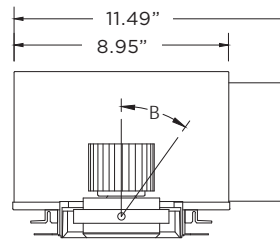

PROJECT	TYPE	DATE
CATALOG #		

GIMBAL ADJUSTABILITY

LUMEN OUTPUT	A	B
UP TO 2000lm	35°	40°
3000lm	20°	20°

ORDERING INFORMATION

CAT. NO	LUMEN OUTPUT (PER FIXTURE HEAD)	CRI	COLOR TEMP	BEAM ANGLE	VOLTAGE	DRIVER
3G-RC2LED-5RD	10 - 1000 LUMENS	S - 83 CRI (STANDARD)	27K - 2700K	20D - 20°	120 - 120V	DIM - 0-10V (STANDARD 100%-1)
	13 - 1300 LUMENS	A - 98 CRI (ARTIST)¹	30K - 3000K	40D - 40°	277 - 277V	DHL - LUTRON (3 - WIRE - 100-1%)
	20 - 2000 LUMENS		35K - 3500K	60D - 60°	347 - 347V (0-10V ONLY)	DHL2 - LUTRON (ECO SYSTEM 100-1%)
	30 - 3000 LUMENS¹	Please consult factory for vibrancy options	40K - 4000K	10D - 10°	Please consult factory for other 347V dimming options	DALI - DALI (100-1%)
	13S9 - 1300 LUMEN SPOT					LE - FORWARD PHASE (2 WIRE)

3G-RC2LED-5RD						

TRIMLESS	GIMBAL FINISH	HOUSING INTERIOR	OPTIONS
XTR - TRIMLESS	NG - NATURAL ALUMINUM (STANDARD) BG - BLACK WG - WHITE	BK - BLACK	CP - CHICAGO PLENUM BH - BAR HANGERS SF70 - SOFTENING LENS LS70 - LINEAR SPREAD HXB70 - BLACK HEXELL LOUVER
Maximum 3 optical accessories. See optical accessories page for more options			

ORDERING EXAMPLE: **3G-RC2LED-5RD-13-S-30K-40D-120-DIM-XTR-NG-BH**

¹ The 3000lm Artist Series is not available.