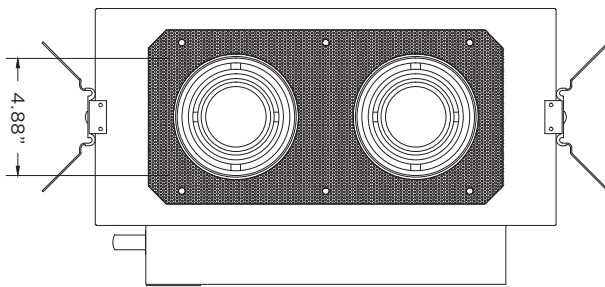

PROJECT	TYPE	DATE
CATALOG #		

GIMBAL ADJUSTABILITY

LUMEN OUTPUT	A	B
UP TO 2000lm	35°	40°
3000lm	20°	20°

ORDERING INFORMATION

CAT. NO	LUMEN OUTPUT (PER FIXTURE HEAD)	CRI	COLOR TEMP	BEAM ANGLE	VOLTAGE	DRIVER
3G-RC2LED-5RD	10 - 1000 LUMENS	S - 83 CRI (STANDARD)	27K - 2700K	20D - 20°	120 - 120V	DIM - 0-10V (STANDARD 100%-1)
	13 - 1300 LUMENS	A - 98 CRI (ARTIST)¹	30K - 3000K	40D - 40°	277 - 277V	DHL - LUTRON (3 - WIRE - 100-1%)
	20 - 2000 LUMENS		35K - 3500K	60D - 60°	347 - 347V (0-10V ONLY)	DHL2 - LUTRON (ECO SYSTEM 100-1%)
	30 - 3000 LUMENS¹	Please consult factory for vibrancy options	40K - 4000K	10D - 10°	Please consult factory for other 347V dimming options	DALI - DALI (100-1%)
	13S9 - 1300 LUMEN SPOT					LE - FORWARD PHASE (2 WIRE)

3G-RC2LED-5RD						

TRIMLESS	GIMBAL FINISH	HOUSING INTERIOR	OPTIONS
XTR - TRIMLESS	NG - NATURAL ALUMINUM (STANDARD) BG - BLACK WG - WHITE	BK - BLACK	CP - CHICAGO PLENUM BH - BAR HANGERS SF70 - SOFTENING LENS LS70 - LINEAR SPREAD HXB70 - BLACK HEXELL LOUVER
Maximum 3 optical accessories. See optical accessories page for more options			

ORDERING EXAMPLE: **3G-RC2LED-5RD-13-S-30K-40D-120-DIM-XTR-NG-BH**

¹ The 3000lm Artist Series is not available.