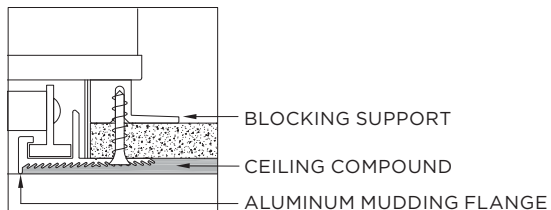

RECESSED ROUND

3G-RC2LED-5RD
5" RECESSED 2 LIGHT
TRIMLESS - LED

3G
LIGHTING

PERFORMANCE CHART (Based on standard 83 CRI)

LUMEN OUTPUT	BEAM ANGLE	SYSTEM WATTS	DELIVERED LUMENS	EFFICACY LM/W	IES FILES
10 - 1000 LUMENS	40°	7.6W	825	108	DOWNLOAD
13 - 1300 LUMENS	40°	11.4W	1072	94	DOWNLOAD
20 - 2000 LUMENS	40°	17.4W	1649	95	DOWNLOAD
30 - 3000 LUMENS	40°	29.8W	2484	83	DOWNLOAD
13S9 - 1300 LUMENS SPOT	10°	15.6W	1180	76	DOWNLOAD

ADDITIONAL IES FIES FOR THIS PRODUCT FOUND [HERE](#)

POWER CONSUMPTION (Based on 98 CRI)

LUMEN OUTPUT	10	13	20	13S9
SYSTEM WATTS	9.3W	13.3W	20.0W	24.3W

MOUNTING

NOTES