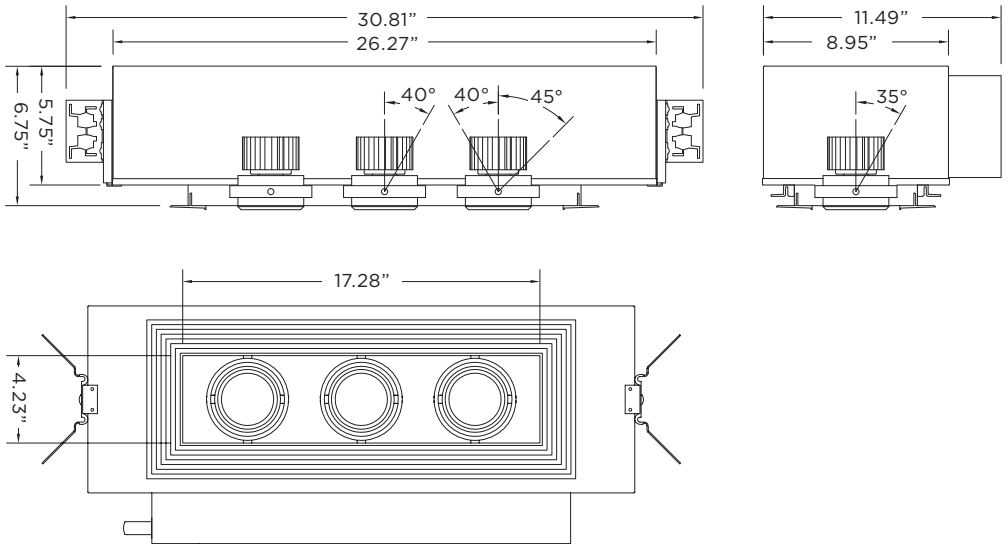

LUMEN MAINTENANCE

- L70 at 60,000 hours

MOUNTING

- New construction housing suitable for drywall ceilings
- Butterfly brackets compatible with 1/2" x 1/2" channel, 1/2", 5/8", 3/4" bar hangers, 1/2" EMT, and furring strips (supplied by others)

LABELS

- ETL listed. Suitable for dry or damp locations

WARRANTY

- 5 Year limited warranty

PROJECT	TYPE	DATE
CATALOG #		

ORDERING INFORMATION

CAT. NO	LUMEN OUTPUT (PER FIXTURE HEAD)	CRI	COLOR TEMP	BEAM ANGLE	VOLTAGE	DRIVER
3G-RC3	10 - 1000 LUMENS	S80 - 80+ CRI (STANDARD)	27K - 2700K	20D - 20°	120 - 120V	DIM - 0-10V (STANDARD 100%-1)
	15 - 1500 LUMENS	H90 - 90+ CRI ¹	30K - 3000K	40D - 40°	277 - 277V	DHL2 - LUTRON (ECO SYSTEM 100-1%)
	22 - 2200 LUMENS	H97 - 97+ CRI ²	35K - 3500K	60D - 60°	347 - 347V (0-10V ONLY)	DALI - DALI (100-1%)
	30 - 3000 LUMENS		40K - 4000K			LE10 - FORWARD PHASE (100-10%) ³
	40 - 4000 LUMENS					LE - FORWARD PHASE (100-1%)
50 - 5000 LUMENS						