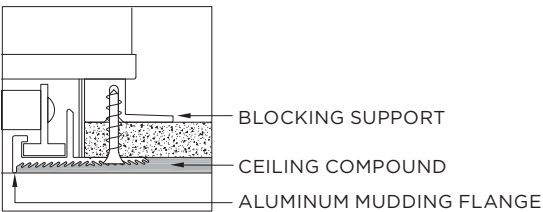

RECESSED MADISON

3G-RC3
3 LIGHT LED
70MM - TRIMLESS

PERFORMANCE CHARTS (PER FIXTURE HEAD)

80+ CRI (Based on 40° Beam Angle)

LUMEN OUTPUT	SYSTEM WATTS	DELIVERED LUMENS	EFFICACY LM/W
1000 LUMENS	9.8W	982	100.4
1500 LUMENS	13.7W	1375	100.4
2200 LUMENS	20.7W	2079	100.4
3000 LUMENS	32.1W	2738	85.3
4000 LUMENS	37.8W	3853	101.9
5000 LUMENS	54.3W	4630	85.3

[DOWNLOAD](#)

90+ CRI (Based on 40° Beam Angle)

LUMEN OUTPUT	SYSTEM WATTS	DELIVERED LUMENS	EFFICACY LM/W
1000 LUMENS	9.8 W	835	85.4
1500 LUMENS	13.7W	1169	85.4
2200 LUMENS	20.1W	1719	85.4
3000 LUMENS	32.1W	2406	75.0
4000 LUMENS	44.7 W	3409	76.3
5000LUMENS	N/A	N/A	N/A

[DOWNLOAD](#)

97+ CRI (Based on 40° Beam Angle)

LUMEN OUTPUT	SYSTEM WATTS	DELIVERED LUMENS	EFFICACY LM/W
1000 LUMENS	9.8W	733	75.0
1500 LUMENS	15.6W	1173	75.0
2200 LUMENS	24.2W	1811	75.0
3000 LUMENS	37.2W	2792	75.0
4000LUMENS	N/A	N/A	N/A
5000LUMENS	N/A	N/A	N/A

[DOWNLOAD](#)

ADDITIONAL IES FILES FOR THIS PRODUCT FOUND [HERE](#)

MOUNTING

NOTES