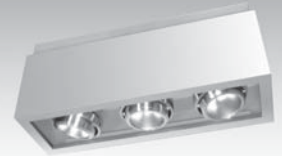

RECESSED MADISON

3G-RC3
3 LIGHT LED
70MM - TRIMLESS

3G
LIGHTING

With Trim

Continuous Slots

Surface Madison

Pendant Informa

FEATURES

CONSTRUCTION

- Housing fabricated in cold rolled steel. Standard black powder coated finish
- Aluminum mudding flange features a unique reveal that emulates drywall
- Integral aluminum blocking support
- Maximum ceiling thickness of 1". Consult factory for modifications
- Solid aluminum double gimbals. Adjustable and lockable
- Anodized aluminum reflectors and extruded aluminum heatsinks