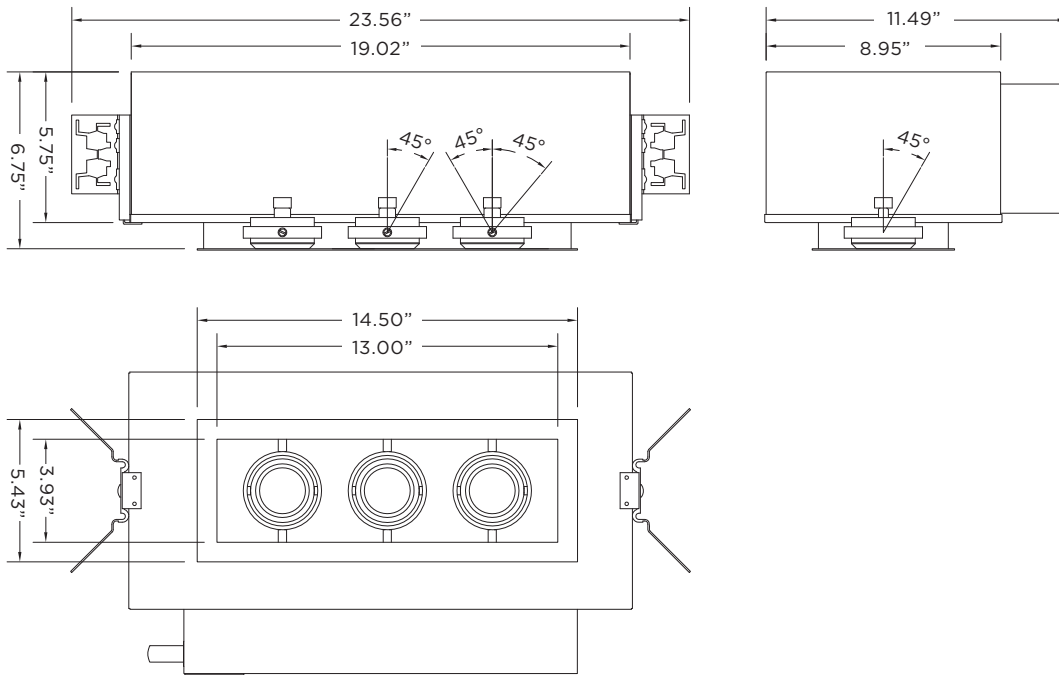

PROJECT	TYPE	DATE
CATALOG #