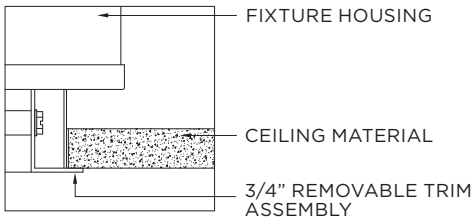

MOUNTING

ORDERING INFORMATION

CAT. NO	WATTAGE	VOLTAGE	TRIM FINISH	GIMBAL FINISH	HOUSING INTERIOR	OPTIONS
3G-RC316	50W - 50W MR16	120 - 120V 277 - 277V	WT - WHITE TRIM (STANDARD)	NG - NATURAL ALUMINUM (STANDARD) BG - BLACK WG - WHITE	BK - BLACK (STANDARD) WH - WHITE	CP - CHICAGO PLENUM
	16LED - MR16 LED RETROFIT (COMPATIBLE WITH SORAA)		ST - SILVER TRIM BT - BLACK TRIM			2C - 2 CIRCUIT BH - BAR HANGERS SF16 - SOFTENING LENS LS16 - LINEAR SPREAD HXB16 - BLACK HEXELL LOUVER

Maximum 3 optical accessories. See optical accessories page for more options

3G-RC316						

ORDERING EXAMPLE: **3G-RC316-50W-120-WT-NG-BK**