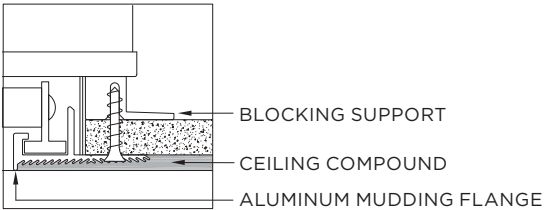

MOUNTING

ORDERING INFORMATION

CAT. NO	WATTAGE	VOLTAGE	TRIMLESS	GIMBAL FINISH	HOUSING INTERIOR	OPTIONS
3G-RC316	50W - 50W MR16	120 - 120V	XTR - TRIMLESS	NG - NATURAL ALUMINUM (STANDARD) BG - BLACK WG - WHITE	BK - BLACK (STANDARD) WH - WHITE	CP - CHICAGO PLENUM
	16LED - MR16 LED RETROFIT (COMPATIBLE WITH SORAA)	277 - 277V				2C - 2 CIRCUIT
						BH - BAR HANGERS
						SF16 - SOFTENING LENS
						LS16 - LINEAR SPREAD
						HXB16 - BLACK HEXELL LOUVER

Maximum 3 optical accessories. See optical accessories page for more options

3G-RC316

ORDERING EXAMPLE: **3G-RC316-50W-120-XTR-NG-BK**

Copyright 2016 3G Lighting.
P: 905-850-2305 F: 905-851-6490 | TF: 888-448-0440
3G reserves the right to change, without notice, specifications or materials for product improvement.