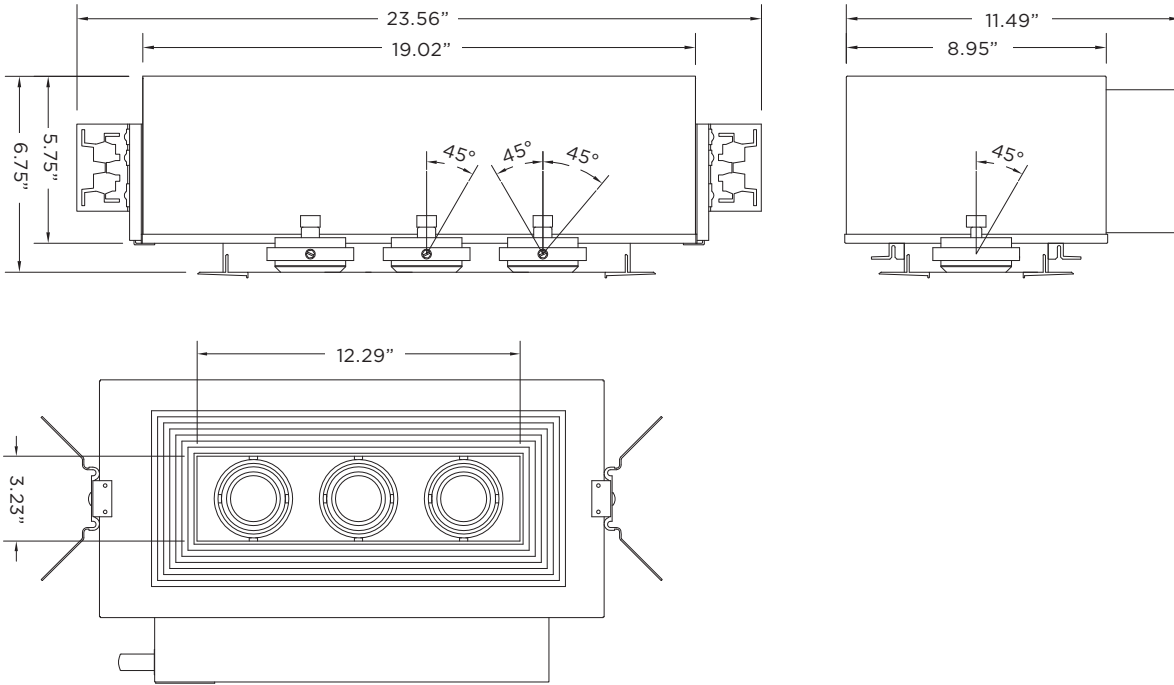

PROJECT	TYPE	DATE
CATALOG #