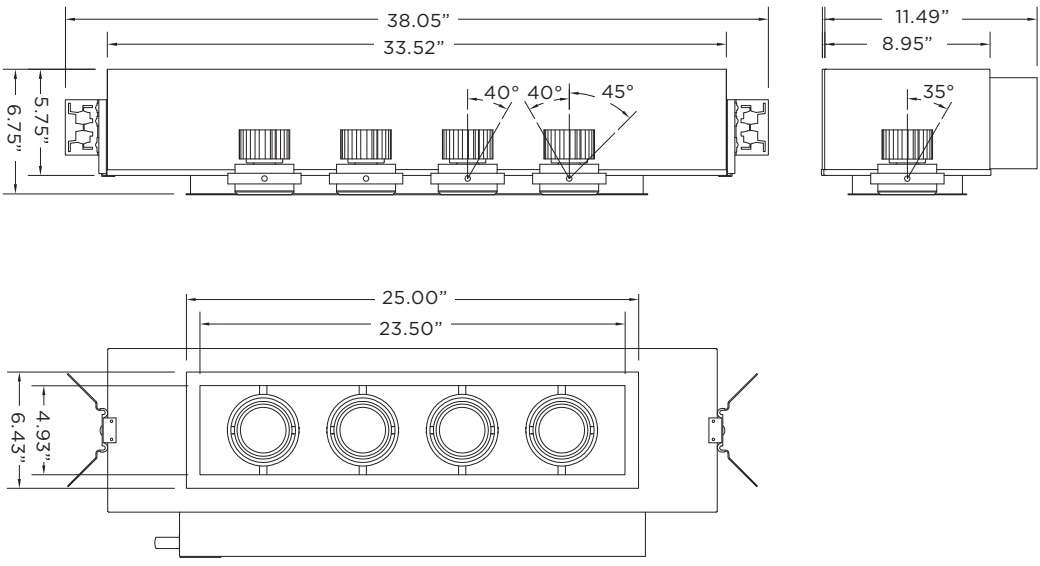

LABELS

- ETL listed. Suitable for dry or damp locations

WARRANTY

- 5 Year limited warranty

RECESSED - MADISON | 3G - RC4 | 4 LIGHT LED - 70MM - WITH TRIM

PROJECT	TYPE	DATE
CATALOG #		

ORDERING INFORMATION

CAT. NO	LUMEN OUTPUT (PER FIXTURE HEAD)	CRI	COLOR TEMP	BEAM ANGLE	VOLTAGE	DRIVER
3G-RC4	10 - 1000 LUMENS	S80 - 80+CRI (STANDARD)	27K - 2700K	20D - 20°	120 - 120V	DIM - 0-10V (STANDARD 100%-1)
	15 - 1500 LUMENS	H90 - 90+ CRI ¹	30K - 3000K	40D - 40°	277 - 277V	DHL2 - LUTRON (ECO SYSTEM 100-1%)
	22 - 2200 LUMENS	H97 - 97+ CRI ²	35K - 3500K	60D - 60°	347 - 347V (0-10V ONLY)	DALI - DALI (100-1%)
	30 - 3000 LUMENS		40K - 4000K			LE10 - FORWARD PHASE (100-10%) ³
	40 - 4000 LUMENS					LE - FORWARD PHASE (100-1%)
	50 - 5000 LUMENS					