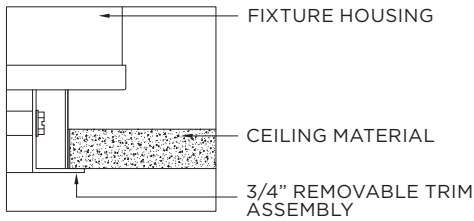

RECESSED MADISON

3G-RC4
4 LIGHT LED
70MM - WITH TRIM

PERFORMANCE CHARTS (PER FIXTURE HEAD)

80+ CRI (Based on 40° Beam Angle)

LUMEN OUTPUT	SYSTEM WATTS	DELIVERED LUMENS	EFFICACY LM/W
1000 LUMENS	9.8W	982	100.4
1500 LUMENS	13.7W	1375	100.4
2200 LUMENS	20.7W	2079	100.4
3000 LUMENS	32.1W	2738	85.3
4000 LUMENS	37.8W	3853	101.9
5000 LUMENS	54.3W	4630	85.3

DOWNLOAD

90+ CRI (Based on 40° Beam Angle)

LUMEN OUTPUT	SYSTEM WATTS	DELIVERED LUMENS	EFFICACY LM/W
1000 LUMENS	9.8 W	835	85.4
1500 LUMENS	13.7W	1169	85.4
2200 LUMENS	20.1W	1719	85.4
3000 LUMENS	32.1W	2406	75.0
4000 LUMENS	44.7 W	3409	76.3
5000LUMENS	N/A	N/A	N/A

DOWNLOAD

97+ CRI (Based on 40° Beam Angle)

LUMEN OUTPUT	SYSTEM WATTS	DELIVERED LUMENS	EFFICACY LM/W
1000 LUMENS	9.8W	733	75.0
1500 LUMENS	15.6W	1173	75.0
2200 LUMENS	24.2W	1811	75.0
3000 LUMENS	37.2W	2792	75.0
4000LUMENS	N/A	N/A	N/A
5000LUMENS	N/A	N/A	N/A

DOWNLOAD

ADDITIONAL IES FILES FOR THIS PRODUCT FOUND [HERE](#)

MOUNTING