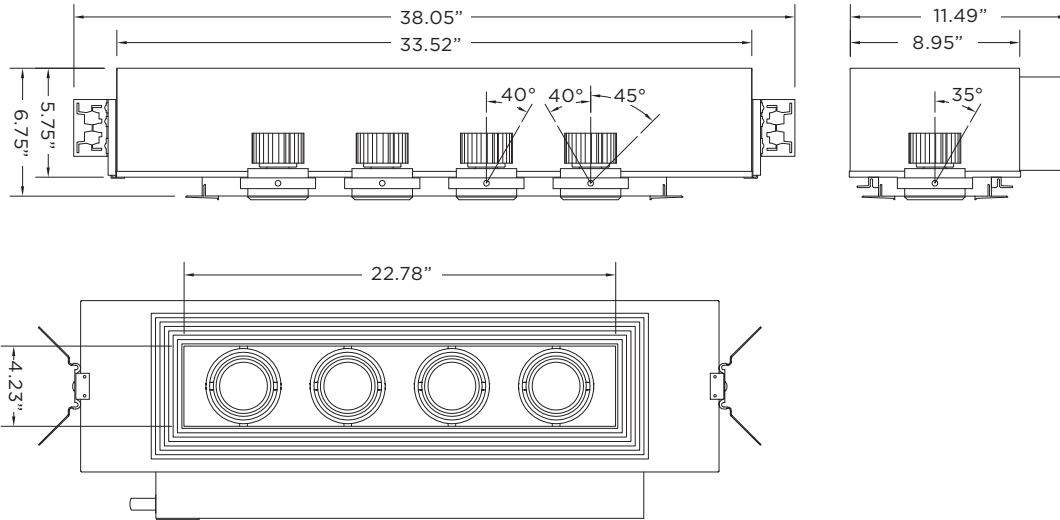

PROJECT	TYPE	DATE
CATALOG #		

ORDERING INFORMATION

CAT. NO	LUMEN OUTPUT (PER FIXTURE HEAD)	CRI	COLOR TEMP	BEAM ANGLE	VOLTAGE	DRIVER
3G-RC4	10 - 1000 LUMENS	S80 - 80+ CRI (STANDARD)	27K - 2700K	20D - 20°	120 - 120V	DIM - 0-10V (STANDARD 100%-1)
	15 - 1500 LUMENS	H90 - 90+ CRI¹	30K - 3000K	40D - 40°	277 - 277V	DHL2 - LUTRON (ECO SYSTEM 100-1%)
	22 - 2200 LUMENS	H97 - 97+ CRI²	35K - 3500K	60D - 60°	347 - 347V (0-10V ONLY)	DALI - DALI (100-1%)
	30 - 3000 LUMENS		40K - 4000K			LE10 - FORWARD PHASE (100-10%)³
	40 - 4000 LUMENS					LE - FORWARD PHASE (100-1%)
	50 - 5000 LUMENS					
3G-RC4						

TRIMLESS	GIMBAL FINISH	HOUSING INTERIOR	HOUSING TYPE	OPTIONS
XTR - TRIMLESS (STANDARD)	NG - NATURAL ALUMINUM (STANDARD) BG - BLACK WG - WHITE	BK - BLACK (STANDARD) WH - WHITE CF - CUSTOM	NC - NEW CONSTRUCTION IC - IC HOUSING⁴ CP - CHICAGO PLENUM	2C - 2 CIRCUIT BH - BAR HANGERS SF70 - SOFTENING LENS LS70 - LINEAR SPREAD HXB70 - BLACK HEXELL LOUVER
Maximum 3 optical accessories. See optical accessories page for more options				
XTR				

ORDERING EXAMPLE: **3G-RC4-15-S80-30K-40D-120-DIM-XTR-NG-BK-NC**

¹ 90+ CRI available up to 4000lm.
² 97+ CRI available up to 3000lm.
³ 100-10% forward phase driver available up to 1500lm
⁴ IC Housing available up to 2200lm