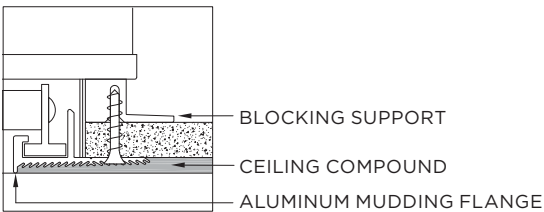

RECESSED MADISON

3G-RC4
4 LIGHT LED
70MM - TRIMLESS

PERFORMANCE CHARTS (PER FIXTURE HEAD)

80+ CRI (Based on 40° Beam Angle)

LUMEN OUTPUT	SYSTEM WATTS	DELIVERED LUMENS	EFFICACY LM/W
1000 LUMENS	9.8W	982	100.4
1500 LUMENS	13.7W	1375	100.4
2200 LUMENS	20.7W	2079	100.4
3000 LUMENS	32.1W	2738	85.3
4000 LUMENS	37.8W	3853	101.9
5000 LUMENS	54.3W	4630	85.3

[DOWNLOAD](#)

90+ CRI (Based on 40° Beam Angle)

LUMEN OUTPUT	SYSTEM WATTS	DELIVERED LUMENS	EFFICACY LM/W
1000 LUMENS	9.8 W	835	85.4
1500 LUMENS	13.7W	1169	85.4
2200 LUMENS	20.1W	1719	85.4
3000 LUMENS	32.1W	2406	75.0
4000 LUMENS	44.7 W	3409	76.3
5000LUMENS	N/A	N/A	N/A

[DOWNLOAD](#)

97+ CRI (Based on 40° Beam Angle)

LUMEN OUTPUT	SYSTEM WATTS	DELIVERED LUMENS	EFFICACY LM/W
1000 LUMENS	9.8W	733	75.0
1500 LUMENS	15.6W	1173	75.0
2200 LUMENS	24.2W	1811	75.0
3000 LUMENS	37.2W	2792	75.0
4000LUMENS	N/A	N/A	N/A
5000LUMENS	N/A	N/A	N/A

[DOWNLOAD](#)

ADDITIONAL IES FILES FOR THIS PRODUCT FOUND [HERE](#)

MOUNTING

NOTES