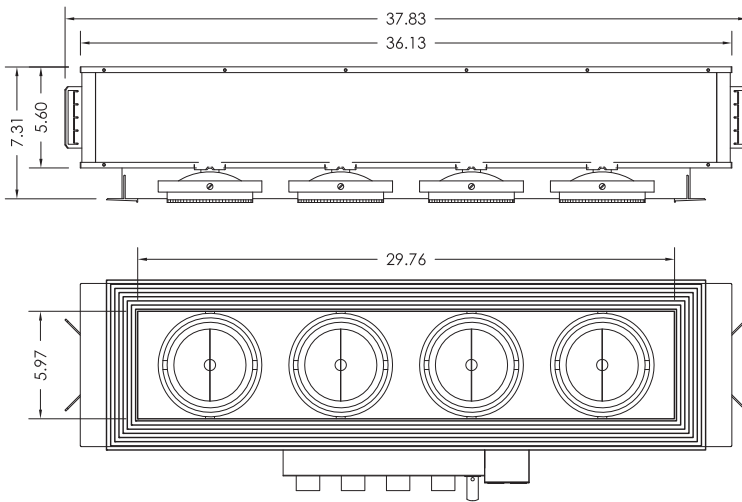

3G-RC4111XTR
4 LIGHT TRIMLESS
LOW VOLTAGE AR111

CONSTRUCTION

- New construction housing and electrical enclosure constructed in cold rolled steel
- Aluminum mudding flange features a unique 1/2" inner reveal that emulates drywall to create a perfect looking cut-out every time
- Integral aluminum blocking support ensures fixture is properly secured into the ceiling structure
- Gimbal rail assemblies snap into place without the use of tools
- Housing design includes discrete ventilation slots for cooler fixture operation
- A ceiling thickness of 1/2" to 1" can be accommodated. Modified for thicker ceilings upon request
- Modified configurations available upon request

LAMP ASSEMBLY

- Lamps mount into solid aluminum adjustable double gimbals
- 45° x 45° lamp adjustment does not require the use of tools
- Can accept up to 3 optical accessories for AR111
- Lamp position within the housing can be modified upon request

ELECTRICAL

- Integral electronic transformers
- Electrical enclosures conveniently mount into the side of the housing via 2 thumb screws
- Removable snap-in gimbal assembly allows for access to transformers for easy maintenance
- Transformers are dimmable and multiple circuits available
- Wattage restriction labels are standard
- Fixtures are thermally protected and rated for through branch wiring

MOUNTING

- Suitable for drywall ceilings
- Butterfly brackets and C Channel bars included