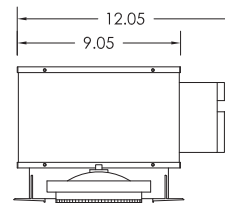

3G-RC4111XTR
4 LIGHT TRIMLESS
LOW VOLTAGE AR111

CONSTRUCTION

- New construction housing and electrical enclosure constructed in cold rolled steel
- Aluminum mudding flange features a unique 1/2" inner reveal that emulates drywall to create a perfect looking cut-out every time
- Integral aluminum blocking support ensures fixture is properly secured into the ceiling structure
- Gimbal rail assemblies snap into place without the use of tools
- Housing design includes discrete ventilation slots for cooler fixture operation
- A ceiling thickness of 1/2" to 1" can be accommodated. Modified for thicker ceilings upon request
- Modified configurations available upon request

LAMP ASSEMBLY

- Lamps mount into solid aluminum adjustable double gimbals
- 45° x 45° lamp adjustment does not require the use of tools
- Can accept up to 3 optical accessories for AR111
- Lamp position within the housing can be modified upon request

ELECTRICAL

- Integral electronic transformers
- Electrical enclosures conveniently mount into the side of the housing via 2 thumb screws
- Removable snap-in gimbal assembly allows for access to transformers for easy maintenance
- Transformers are dimmable and multiple circuits available
- Wattage restriction labels are standard
- Fixtures are thermally protected and rated for through branch wiring

MOUNTING

- Suitable for drywall ceilings
- Butterfly brackets and C Channel bars included