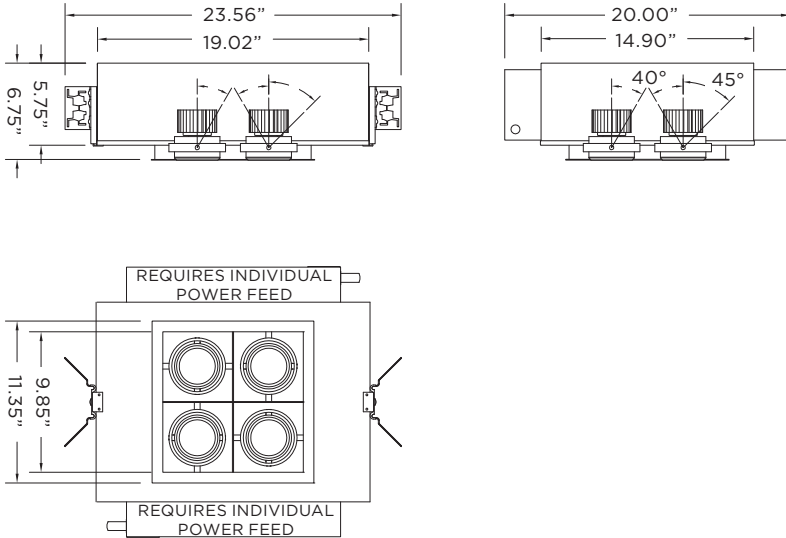

PROJECT	TYPE	DATE
CATALOG #		

ORDERING INFORMATION

CAT. NO	LUMEN OUTPUT (PER FIXTURE HEAD)	CRI	COLOR TEMP	BEAM ANGLE	VOLTAGE
3G-RC4SQ	10 - 1000 LUMENS	S80 - 80+ CRI (STANDARD)	27K - 2700K	20D - 20°	120 - 120V
	15 - 1500 LUMENS	H90 - 90+ CRI¹	30K - 3000K	40D - 40°	277 - 277V
	22 - 2200 LUMENS	H97 - 97+ CRI²	35K - 3500K	60D - 60°	347 - 347V (0-10V ONLY)
	30 - 3000 LUMENS		40K - 4000K		
	40 - 4000 LUMENS				
50 - 5000 LUMENS					

3G-RC4SQ					

DRIVER	TRIM FINISH	GIMBAL FINISH	HOUSING INTERIOR	OPTIONS
DIM - 0-10V (STANDARD 100%-1) DHL2 - LUTRON (ECO SYSTEM 100-1%) DALI - DALI (100-1%) LE10 - FORWARD PHASE (100-10%)³ LE - FORWARD PHASE (100-1%)	WT- WHITE TRIM (STANDARD) ST - SILVER TRIM BT - BLACK TRIM CT - CUSTOM TRIM	NG - NATURAL ALUMINUM (STANDARD) BG - BLACK WG - WHITE	BK - BLACK (STANDARD) WH - WHITE CF - CUSTOM	2C - 2 CIRCUIT BH - BAR HANGERS SF70 - SOFTENING LENS LS70 - LINEAR SPREAD HXB70 - BLACK HEXELL LOUVER
Maximum 3 optical accessories. See optical accessories page for more options				

ORDERING EXAMPLE: **3G-RC4SQ-15-S80-30K-40D-120-DIM-WT-NG-BK**

¹ 90+ CRI available up to 4000lm.
² 97+ CRI available up to 3000lm.
³ 100-10% forward phase driver available up to 1500lm