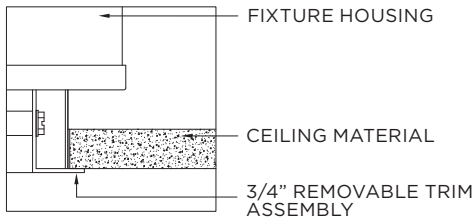

RECESSED MADISON

3G-RC4SQ
4 LIGHT SQUARE LED
70MM - WITH TRIM

PERFORMANCE CHARTS (PER FIXTURE HEAD)

80+ CRI (Based on 40° Beam Angle)

LUMEN OUTPUT	SYSTEM WATTS	DELIVERED LUMENS	EFFICACY LM/W
1000 LUMENS	9.8W	982	100.4
1500 LUMENS	13.7W	1375	100.4
2200 LUMENS	20.7W	2079	100.4
3000 LUMENS	32.1W	2738	85.3
4000 LUMENS	37.8W	3853	101.9
5000 LUMENS	54.3W	4630	85.3

[DOWNLOAD](#)

90+ CRI (Based on 40° Beam Angle)

LUMEN OUTPUT	SYSTEM WATTS	DELIVERED LUMENS	EFFICACY LM/W
1000 LUMENS	9.8 W	835	85.4
1500 LUMENS	13.7W	1169	85.4
2200 LUMENS	20.1W	1719	85.4
3000 LUMENS	32.1W	2406	75.0
4000 LUMENS	44.7 W	3409	76.3
5000LUMENS	N/A	N/A	N/A

[DOWNLOAD](#)

97+ CRI (Based on 40° Beam Angle)

LUMEN OUTPUT	SYSTEM WATTS	DELIVERED LUMENS	EFFICACY LM/W
1000 LUMENS	9.8W	733	75.0
1500 LUMENS	15.6W	1173	75.0
2200 LUMENS	24.2W	1811	75.0
3000 LUMENS	37.2W	2792	75.0
4000LUMENS	N/A	N/A	N/A
5000LUMENS	N/A	N/A	N/A

[DOWNLOAD](#)

ADDITIONAL IES FILES FOR THIS PRODUCT FOUND [HERE](#)

MOUNTING