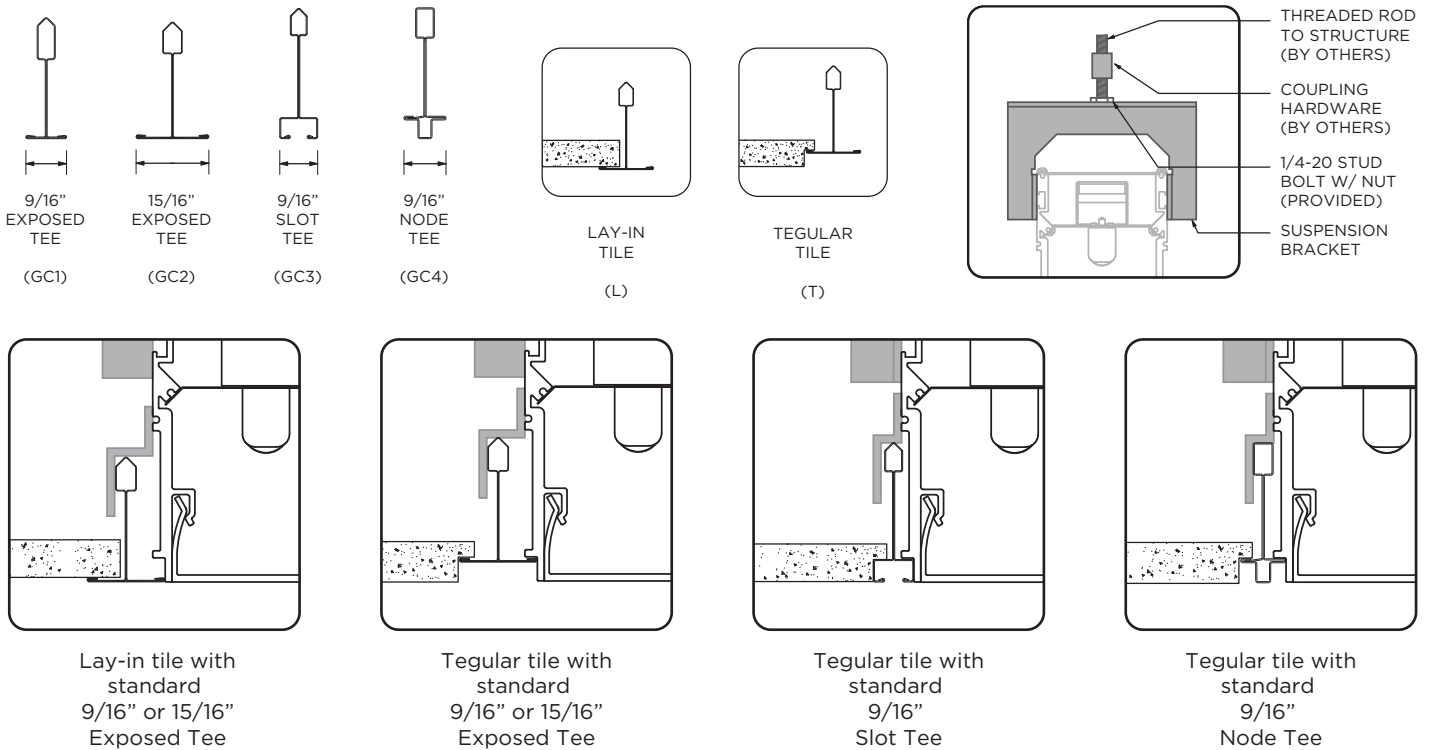

### Mounting Detail

3G's Recessed Linia product is designed to integrate easily into a variety of grid types and tile styles. Please see the mounting options below and select the appropriate ordering code that matches your specific application.

### 2.5" GRID CEILING (PG. 254)

3G's Recessed Linia product is constructed with 3' and 4' lamps and is designed for standard lengths and continuous runs. The 2.5" Grid ceiling model integrates easily into a variety of grid types and tile styles. Fixtures longer than 5' feature staggered lamping with a 4.5" overlap to eliminate socket shadows and create a consistent, uninterrupted beam of light. Modified and custom configurations available upon request.

Nominal Length	Lamp Source	Ordering Example: 3G-RLI-12FT-T5-120-E-GC1-T-FL-WH
2FT	2' Lamp	
4FT	4' Lamp	
5FT	5' Lamp	
8FT	3' Lamp 3' Lamp 3' Lamp	
<b>Continuous run example:</b>		
12FT	4' Lamp 3' Lamp 3' Lamp 4' Lamp	
16FT	4' Lamp 4' Lamp 4' Lamp 4' Lamp 3' Lamp	
18FT	3' Lamp 3' Lamp 3' Lamp 3' Lamp 3' Lamp 3' Lamp 4' Lamp	
20FT	4' Lamp 4' Lamp 4' Lamp 4' Lamp 4' Lamp 3' Lamp	
24FT	4' Lamp 4' Lamp 4' Lamp 4' Lamp 4' Lamp 4' Lamp 4' Lamp	

Nominal Length	Lamp Source	Ordering Example: 3G-RLI- <u>8FT-2T5</u> -120-E-6TZ1-L-FL-WH
	2 Lamp T5/T5HO (2.00" overlap)	
4FT	<u>4' Lamp</u>	
5FT	<u>5' Lamp</u>	
8FT	<u>4' Lamp</u> <u>4' Lamp</u>	
12FT	<u>4' Lamp</u> <u>4' Lamp</u> <u>4' Lamp</u>	