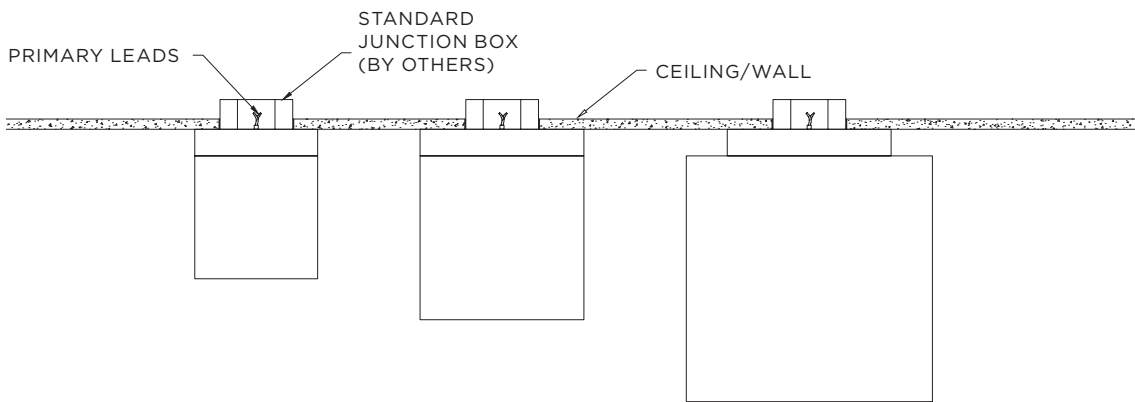

SURFACE KUBO SINGLE

3G-SKU
6", 8", 12" SURFACE MOUNTED

PERFORMANCE CHART (based on 3500K)

SIZE	LED SYSTEM	SYSTEM WATTS	DELIVERED LUMENS	EFFICACY LM/W	IES FILES
6"	STANDARD OUTPUT	5.1W	460	90	DOWNLOAD DOWNLOAD
	HIGH OUTPUT	11W	865	79	
8"	STANDARD OUTPUT	11.5W	652	57	DOWNLOAD DOWNLOAD
	HIGH OUTPUT	16.7W	856	51	
12"	STANDARD OUTPUT	11.5W	670	59	DOWNLOAD DOWNLOAD
	HIGH OUTPUT	16.7W	878	53	

MOUNTING

NOTES