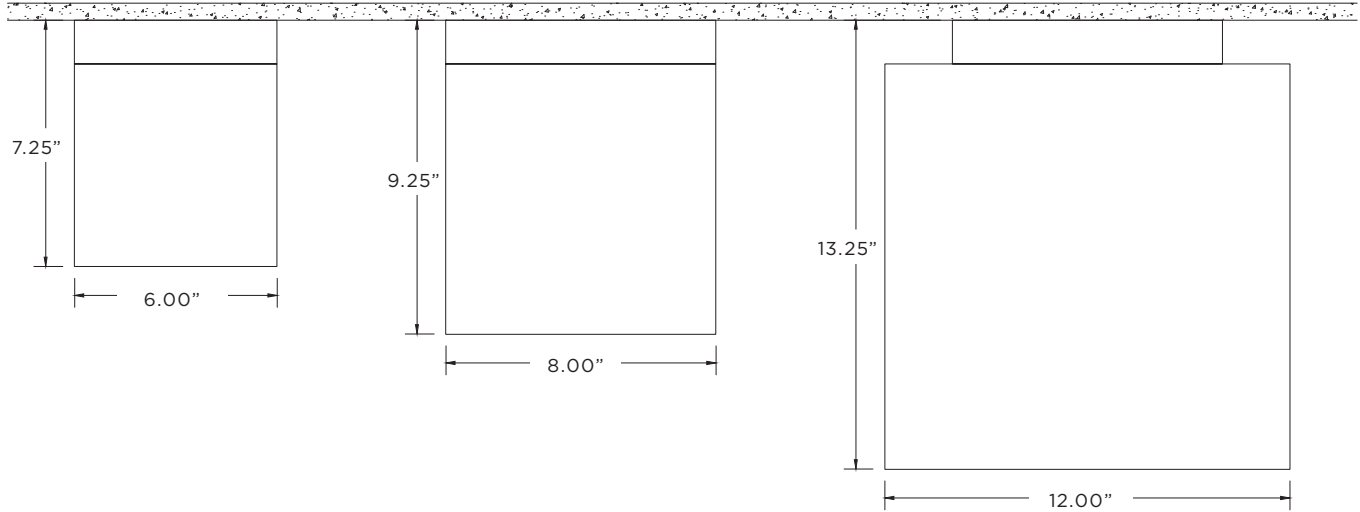

PROJECT

TYPE

DATE

CATALOG #

ORDERING INFORMATION

CAT. NO	SIZE	LED SYSTEM	COLOR TEMP	VOLTAGE	DRIVER	COLLAR
3G-SKU	601 - 6"	L2 - STANDARD OUTPUT	27K - 2700K	120 - 120V	DIM - 0-10V (STANDARD 100-1%)	WH - WHITE (STANDARD) SV - SILVER
	801 - 8"	L4 - HIGH OUTPUT	30K - 3000K	277 - 277V	DHL - LUTRON (3-WIRE - 100-1%)	
	1201- 12"		35K - 3500K	347 - 347V (0-10V ONLY)	DHL2 - LUTRON (ECOSYSTEM - 100-1%)	
			40K - 4000K	DALI - DALI (100-1%)		

3G-SKU

ORDERING EXAMPLE

3G-SKU801-L2-30K-120-DIM-WH

Copyright 2016 3G Lighting
P: 905-850-2305 F: 905-851-6490 | TF: 888-448-0440
3G reserves the right to change, without notice, specifications or materials for product improvement.

MADE IN NORTH AMERICA
ARRA COMPLIANT