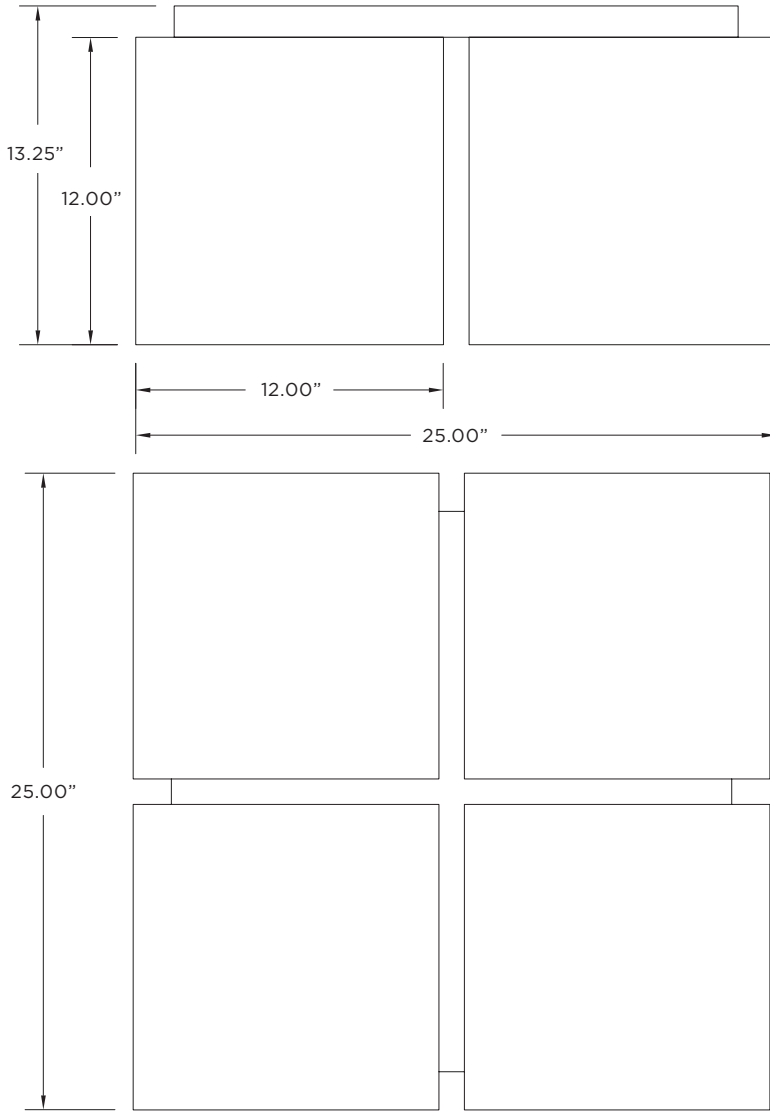

PROJECT

TYPE

DATE

CATALOG #

ORDERING INFORMATION

CAT. NO	LED SYSTEM	COLOR TEMP	VOLTAGE	DRIVER	FINISH
3G-SKU1222	L2 - STANDARD OUTPUT L4 - HIGH OUTPUT	27K - 2700K	120 - 120V	DIM - 0-10V (STANDARD 100-1%) DHL - LUTRON (3-WIRE-100-1%) DHL2 - LUTRON (ECOSYSTEM-100-1%) DALI - DALI (100-1%)	WH - WHITE (STANDARD) SV - SILVER
		30K - 3000K	277 - 277V		
		35K - 3500K	347 - 347V (0-10V ONLY)		
		40K - 4000K			

3G-SKU1222					

ORDERING EXAMPLE

3G-SKU1222-L2-35K-120-DIM-WH

Copyright 2016 3G Lighting
P: 905-850-2305 F: 905-851-6490 | TF: 888-448-0440
3G reserves the right to change, without notice, specifications or materials for product improvement.