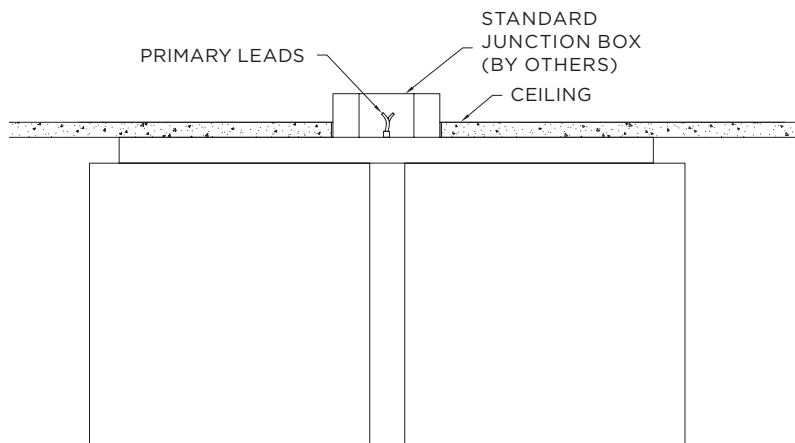

SURFACE KUBO MULTIPLE SQUARE

3G-SKU1222
12" SURFACE

PERFORMANCE CHART (based on 3500K)

LED SYSTEM	SYSTEM WATTS	DELIVERED LUMENS	EFFICACY LM/W	IES FILES
STANDARD OUTPUT	45W	4599	103	DOWNLOAD
HIGH OUTPUT	60W	6182	103	DOWNLOAD

P E N D I N G

MOUNTING

NOTES

Blank area for notes.