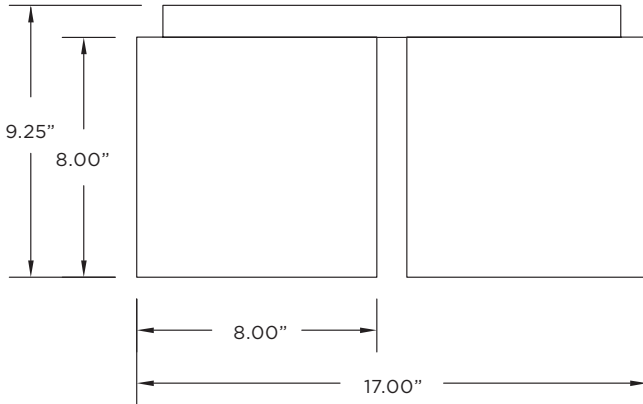

PROJECT

TYPE

DATE

CATALOG #

ORDERING INFORMATION

CAT. NO	LED SYSTEM	COLOR TEMP	VOLTAGE	DRIVER	FINISH
3G-SKU822	L2 - STANDARD OUTPUT L4 - HIGH OUTPUT	27K - 2700K	120 - 120V	DIM - 0-10V (STANDARD 100-1%) DHL - LUTRON (3-WIRE-100-1%) DHL2 - LUTRON (ECOSYSTEM-100-1%) DALI - DALI (100-1%)	WH - WHITE (STANDARD) SV - SILVER
		30K - 3000K	277 - 277V		
		35K - 3500K	347 - 347V (0-10V ONLY)		
		40K - 4000K			

3G-SKU822					

ORDERING EXAMPLE **3G-SKU822-L2-35K-120-DIM-WH**

Copyright 2016 3G Lighting
P: 905-850-2305 F: 905-851-6490 | TF: 888-448-0440
3G reserves the right to change, without notice, specifications or materials for product improvement.