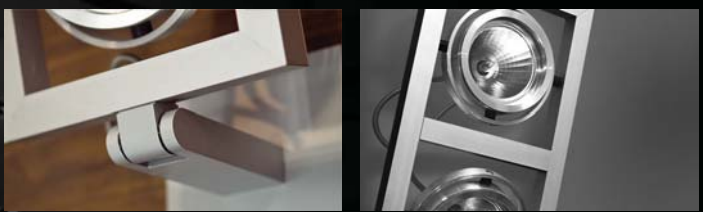

GRID INSPIRED ART

wall informa

3G's Informa Collection includes pendant and wall mounted luminaires featuring grid style configurations and adjustable double gimbal lamp holders. Fixture frames are constructed of extruded aluminum with clear, satin etched, anodized finishes. Each fixture features solid aluminum, lockable, double gimbal lamp holders for precise aiming. A variety of lamp sources are available including LED, HID, low voltage, and line voltage.

Wall mounted models include all power supplies within fabricated mounting canopies. Each fixture also features a solid aluminum, adjustable, lockable support arm for maximum flexibility.

When installation is complete, the result is a clean, elegant architectural luminaire that offers adjustable and precise aiming while maintaining a high aesthetic impact.