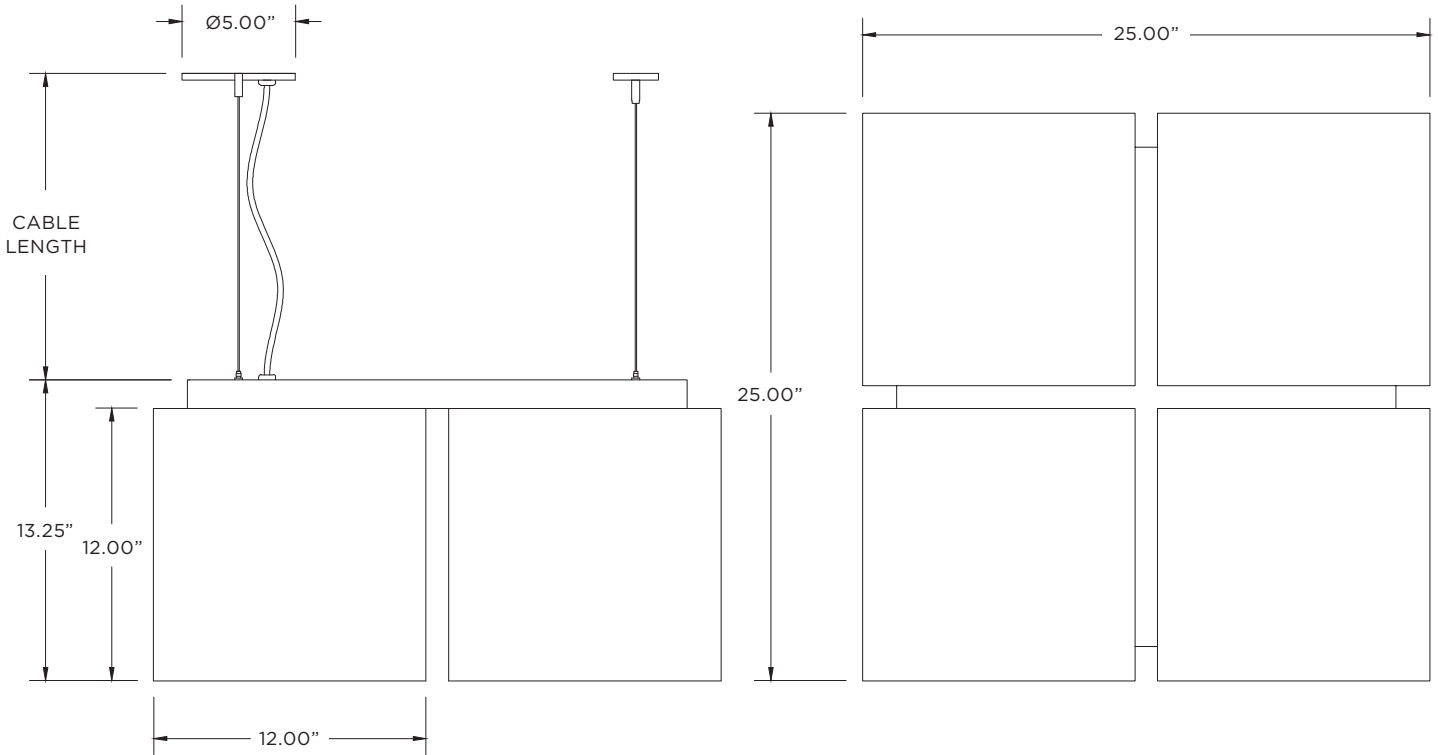

DATE

CATALOG #

ORDERING INFORMATION

CAT. NO	LED SYSTEM	COLOR TEMP	VOLTAGE	DRIVER	FINISH	CABLE LENGTH
3G-PKU1222	L2 - STANDARD OUTPUT	27K - 2700K	120 - 120V	DIM - 0-10V (STANDARD 100-1%)	WH - WHITE (STANDARD)	60 - 60" (STANDARD)
		30K - 3000K	277 - 277V			
	L4 - HIGH OUTPUT	35K - 3500K	347 - 347V (0-10V ONLY)	DHL - LUTRON (3-WIRE-100-1%)	SV - SILVER	120 - 120"
		40K - 4000K				
3G-PKU1222						