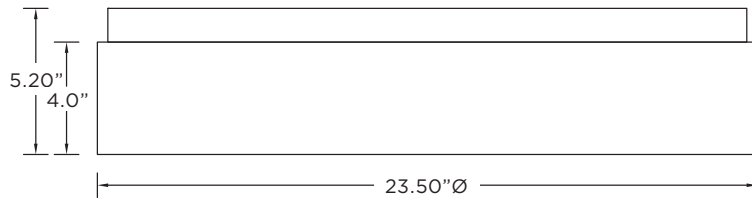

3G

3G-SRU24

LIGHTING 24" RUBO - SURFACE MOUNTED

DRAWINGS AND DIMENSIONS