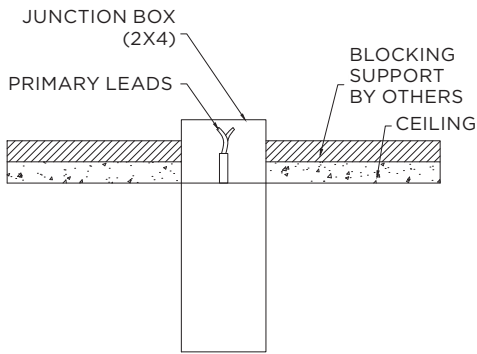

SURFACE LINIA

3G-2SLI 2" SURFACE

PERFORMANCE CHART (Based on 3500K, 4' length)

LENS OPTIONS	LED SYSTEM	WATTAGE/FT	LUMENS/FT	EFFICACY (LM/W)	IES FILES
FLUSH	L1 - LOW OUTPUT	3.5W	365	104	DOWNLOAD
	L2 - STANDARD OUTPUT	5.5W	522	95	DOWNLOAD
	L4 - HIGH OUTPUT	9.5W	866	92	DOWNLOAD
1" DROP	L1 - LOW OUTPUT	3.5W	386	110	DOWNLOAD
	L2 - STANDARD OUTPUT	5.5W	535	97	DOWNLOAD
	L4 - HIGH OUTPUT	9.5W	918	97	DOWNLOAD
2" DROP	L1 - LOW OUTPUT	3.5W	383	110	DOWNLOAD
	L2 - STANDARD OUTPUT	5.5W	530	97	DOWNLOAD
	L4 - HIGH OUTPUT	9.5W	910	96	DOWNLOAD

MOUNTING

RUN CHART (Begin measurements at start of run, in a clockwise direction)

STRAIGHT (S-___')

ORDERING EXAMPLE:

3G-2SLI-L2-30K-120-DIM-FL-WH-S-8'

L SHAPE (L-___' x ___')

ORDERING EXAMPLE:

A - 3G-2SLI-L2-30K-120-DIM-FL-WH-L-8'x6'