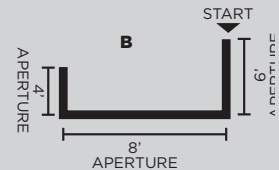

MOUNTING

RUN CHART (Begin measurements at start of run, in a clockwise direction)

STRAIGHT (S-___')

ORDERING EXAMPLE:

3G-2SLI-L2-30K-120-DIM-FL-WH-S-8'

L SHAPE (L-___' x ___')

ORDERING EXAMPLE:

A - 3G-2SLI-L2-30K-120-DIM-FL-WH-L-8'x6'

B - 3G-2SLI-L2-30K-120-DIM-FL-WH-L-6'x8'

OR

U SHAPE (U-___' x ___' x ___')

ORDERING EXAMPLE:

A - 3G-2SLI-L2-30K-120-DIM-FL-WH-U-4'x8'x6'

B - 3G-2SLI-L2-30K-120-DIM-FL-WH-U-6'x8'x4'

OR

RECTANGLE/SQUARE (R-___' x ___')