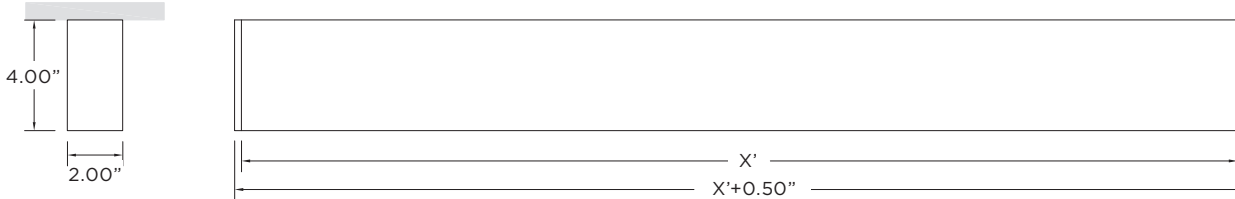

PROJECT	TYPE	DATE
CATALOG #		

LENS OPTIONS

FL - FLUSH LENS

DD1 - 1" DROP LENS

DD2 - 2" DROP LENS

ORDERING INFORMATION

CAT. NO	LED SYSTEM	COLOR TEMP	VOLTAGE	DRIVER
3G-2SLI	L1 - LOW OUTPUT	27K - 2700K	120 - 120V	DIM - 0-10V (STANDARD 100-1%)
	L2 - STANDARD OUTPUT	30K - 3000K	277 - 277V	DHL - LUTRON (3-WIRE-100-1%)
	L4 - HIGH OUTPUT	35K - 3500K	347 - 347V (0-10V ONLY)	DHL2 - LUTRON (ECOSYSTEM-100-1%)
		40K - 4000K		DALI - DALI (100-1%)
3G-2SLI				

LENS OPTIONS	FINISH	OPTIONS	LENGTH (FEET)
FL - FLUSH DD1 - 1" DROP LENS DD2 - 2" DROP LENS	WH - WHITE (STANDARD) SV - SILVER BK - BLACK	EM - EMERGENCY BATTERY (4' SECTION)	S - ___' (STRAIGHT RUN)* L - ___' X ___' (L-SHAPE) U - ___' X ___' X ___' (U-SHAPE) R - ___' X ___' (RECTANGLE/SQUARE) *Individual units available in 3', 4', 5', or 8', continuous runs available in 1' increments.

ORDERING EXAMPLE	3G-2SLI-L2-30K-120-DIM-FL-WH-S-8'

Copyright 2016 3G Lighting.
P: 905-850-2305 F: 905-851-6490 | TF: 888-448-0440
3G reserves the right to change, without notice, specifications or materials for product improvement.