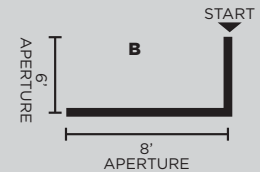

SURFACE LINIA

3G-2SLI 2" SURFACE

PERFORMANCE CHART (Based on 3500K, 4' length)

LENS OPTIONS	LED SYSTEM	WATTAGE/FT	LUMENS/FT	EFFICACY (LM/W)	IES FILES
FLUSH	L1 - LOW OUTPUT	3.5W	365	104	DOWNLOAD
	L2 - STANDARD OUTPUT	5.5W	522	95	DOWNLOAD
	L4 - HIGH OUTPUT	9.5W	866	92	DOWNLOAD
1" DROP	L1 - LOW OUTPUT	3.5W	386	110	DOWNLOAD
	L2 - STANDARD OUTPUT	5.5W	535	97	DOWNLOAD
	L4 - HIGH OUTPUT	9.5W	918	97	DOWNLOAD
2" DROP	L1 - LOW OUTPUT	3.5W	383	110	DOWNLOAD
	L2 - STANDARD OUTPUT	5.5W	530	97	DOWNLOAD
	L4 - HIGH OUTPUT	9.5W	910	96	DOWNLOAD

MOUNTING

RUN CHART (Begin measurements at start of run, in a clockwise direction)

STRAIGHT (S-___')

ORDERING EXAMPLE:

3G-2SLI-L2-30K-120-DIM-FL-WH-S-8'

L SHAPE (L-___' x ___')

ORDERING EXAMPLE:

A - 3G-2SLI-L2-30K-120-DIM-FL-WH-L-8'x6'

B - 3G-2SLI-L2-30K-120-DIM-FL-WH-L-6'x8'

OR

U SHAPE (U-___' x ___' x ___')

ORDERING EXAMPLE:

A - 3G-2SLI-L2-30K-120-DIM-FL-WH-U-4'x8'x6'

B - 3G-2SLI-L2-30K-120-DIM-FL-WH-U-6'x8'x4'

OR

RECTANGLE/SQUARE (R-___' x ___')

ORDERING EXAMPLE:

3G-2SLI-L2-30K-120-DIM-FL-WH-R-8'x6'