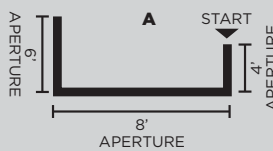

MOUNTING

RUN CHART (Begin measurements at start of run, in a clockwise direction)

STRAIGHT (S-___')

ORDERING EXAMPLE:

3G-2SLI-L2-30K-120-DIM-FL-WH-S-8'

L SHAPE (L-___' x ___')

ORDERING EXAMPLE:

A - 3G-2SLI-L2-30K-120-DIM-FL-WH-L-8'x6'

B - 3G-2SLI-L2-30K-120-DIM-FL-WH-L-6'x8'

OR

U SHAPE (U-___' x ___' x ___')

ORDERING EXAMPLE:

A - 3G-2SLI-L2-30K-120-DIM-FL-WH-U-4'x8'x6'

B - 3G-2SLI-L2-30K-120-DIM-FL-WH-U-6'x8'x4'

OR

RECTANGLE/SQUARE (R-___' x ___')