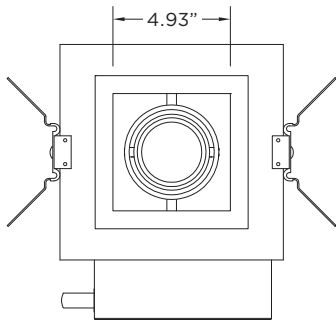

### DUAL AXIS ADJUSTABILITY

LUMEN OUTPUT	A	B	C
Up to 2200lm	45°	45°	45°