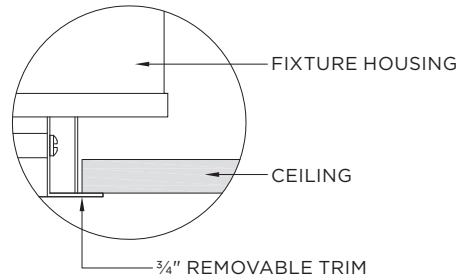

### TRIM HOUSING OPTIONS

**NC** - New Construction (Non-IC)

**IC** - IC Housing (2200lm max)

**CP** - Chicago Plenum Housing

### DUAL AXIS ADJUSTABILITY

LUMEN OUTPUT	A	B	C
Up to 2200lm	45°	45°	45°