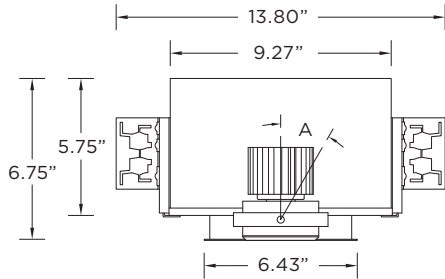

### TRIM HOUSING OPTIONS

**NC** - New Construction (Non-IC)

**IC** - IC Housing (2200lm max)

**CP** - Chicago Plenum Housing

### DUAL AXIS ADJUSTABILITY

LUMEN OUTPUT	A	B	C
Up to 2200lm	45°	45°	45°