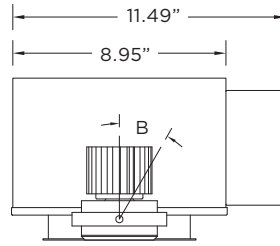

### DUAL AXIS ADJUSTABILITY

LUMEN OUTPUT	A	B	C
Up to 2200lm	45°	45°	45°