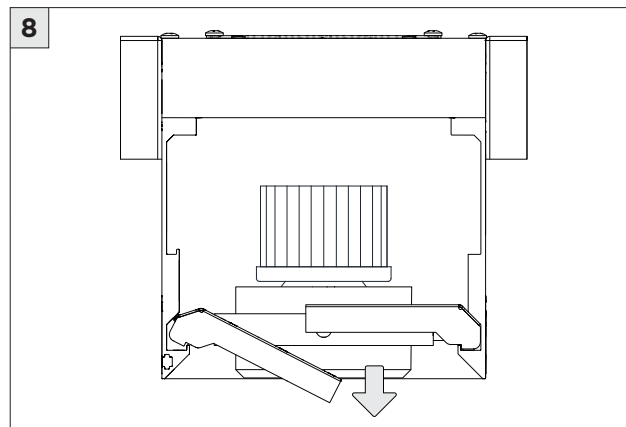

OVERVIEW

FLANGELESS - FX

FLANGELESS - FX - CEILING CUT-OUT DIMENSIONS

FIXTURE TYPE	WIDTH	LENGTH
3G-38RMSL	3.90"	LENGTH + 0.05"
3G-48RMSL	4.95"	LENGTH + 0.05"
3G-58RMSL	5.95"	LENGTH + 0.05"

WHITE TRIM FLANGE - WT

TRIM FLANGE - WT - CEILING CUT-OUT DIMENSIONS

FIXTURE TYPE	WIDTH	LENGTH
3G-38RMSL	4.25"	LENGTH + 0.40"
3G-48RMSL	4.85"	LENGTH + 0.40"
3G-58RMSL	6.30"	LENGTH + 0.40"

LED SERVICING - 48/58RMSL

LED SERVICING - 38RMSL