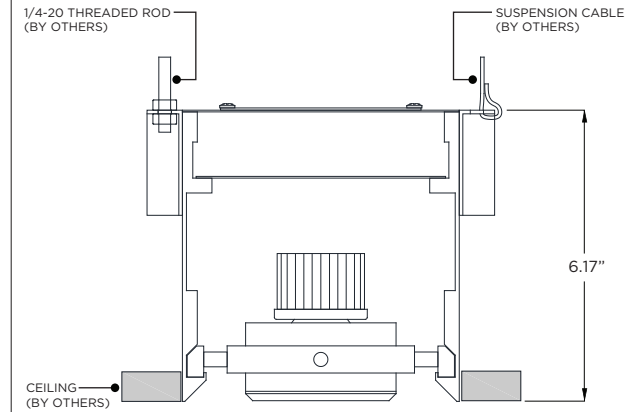

3G-58RMSL, 3G-48RMSL, 3G-38RMSL
5.8" 4.8" and 3.8" RECESSED SLOT
 FLANGELESS/TRIM FLANGE

⚠ FOR **NEW CONSTRUCTION** INSTALLATION ONLY

ⓘ THE IMAGES SHOWN ARE FOR ILLUSTRATION PURPOSES ONLY AND MAY NOT BE AN EXACT REPRESENTATION OF THE PRODUCT

FIXTURE TYPES	INCLUDED COMPONENTS
<div style="display: flex; justify-content: space-around;"> <div style="text-align: center;"> <p>58RMSL PROFILE</p>  </div> <div style="text-align: center;"> <p>48RMSL PROFILE</p>  </div> <div style="text-align: center;"> <p>38RMSL PROFILE</p>  </div> </div>	<div style="display: flex; justify-content: space-around; align-items: center;"> <div style="text-align: center;">  <p>STARTER</p> </div> <div style="text-align: center;">  <p>JOINER</p> </div> <div style="text-align: center;">  <p>ENDER</p> </div> </div>

OVERVIEW

FLANGELESS - FX

FLANGELESS - FX - CEILING CUT-OUT DIMENSIONS

FIXTURE TYPE	WIDTH	LENGTH
3G-38RMSL	3.90"	LENGTH + 0.05"
3G-48RMSL	4.95"	LENGTH + 0.05"
3G-58RMSL	5.95"	LENGTH + 0.05"

WHITE TRIM FLANGE - WT

TRIM FLANGE - WT - CEILING CUT-OUT DIMENSIONS

FIXTURE TYPE	WIDTH	LENGTH
3G-38RMSL	4.25"	LENGTH + 0.40"
3G-48RMSL	4.85"	LENGTH + 0.40"
3G-58RMSL	6.30"	LENGTH + 0.40"

LED SERVICING - 48/58RMSL

LED SERVICING - 38RMSL