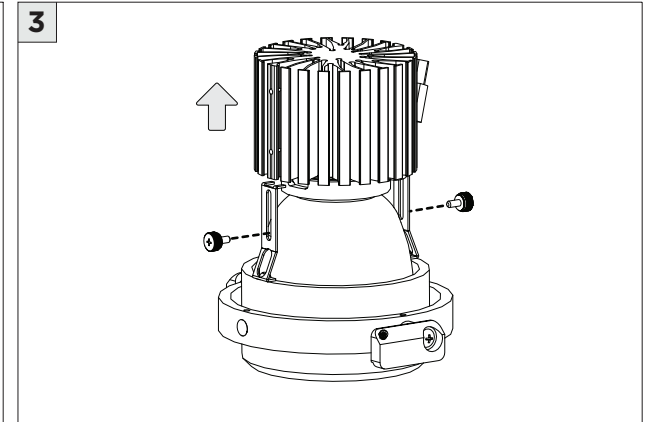

OVERVIEW

FLANGELESS - FX

FLANGELESS - FX - CEILING CUT-OUT DIMENSIONS

FIXTURE TYPE	WIDTH	LENGTH
3G-38RMSL	3.90"	LENGTH + 0.05"
3G-48RMSL	4.95"	LENGTH + 0.05"
3G-58RMSL	5.95"	LENGTH + 0.05"

WHITE TRIM FLANGE - WT

TRIM FLANGE - WT - CEILING CUT-OUT DIMENSIONS

FIXTURE TYPE	WIDTH	LENGTH
3G-38RMSL	4.25"	LENGTH + 0.40"
3G-48RMSL	4.85"	LENGTH + 0.40"
3G-58RMSL	6.30"	LENGTH + 0.40"

LED SERVICING - 48/58RMSL

LED SERVICING - 38RMSL