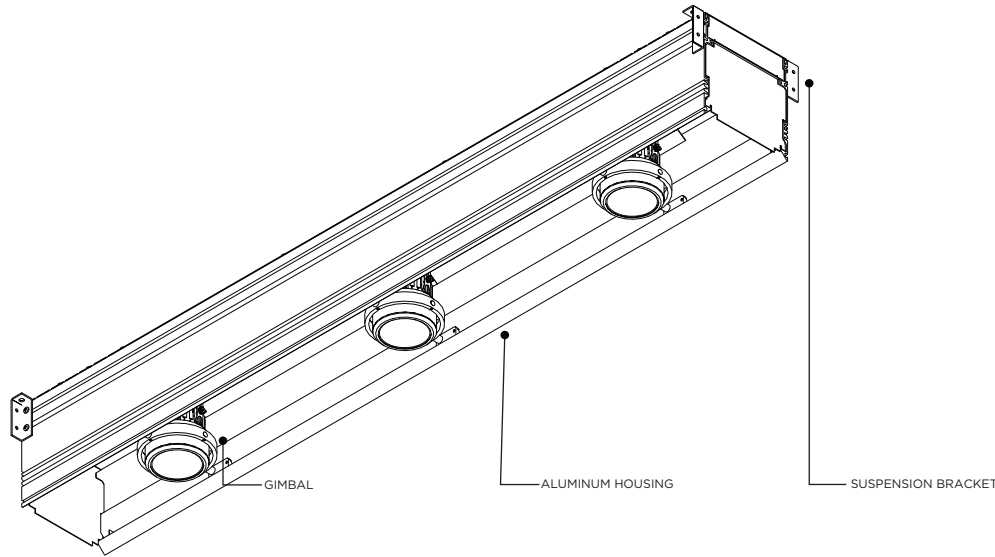

3G-58RMSL, 3G-48RMSL, 3G-38RMSL
5.8" 4.8" and 3.8" RECESSED SLOT
 FLANGELESS/TRIM FLANGE

⚠ FOR **NEW CONSTRUCTION** INSTALLATION ONLY

ⓘ THE IMAGES SHOWN ARE FOR ILLUSTRATION PURPOSES ONLY AND MAY NOT BE AN EXACT REPRESENTATION OF THE PRODUCT

FIXTURE TYPES	INCLUDED COMPONENTS
<div style="display: flex; justify-content: space-around;"> <div style="text-align: center;"> <p>58RMSL PROFILE</p>  </div> <div style="text-align: center;"> <p>48RMSL PROFILE</p>  </div> <div style="text-align: center;"> <p>38RMSL PROFILE</p>  </div> </div>	<div style="display: flex; justify-content: space-around; align-items: center;"> <div style="text-align: center;">  <p>STARTER</p> </div> <div style="text-align: center;">  <p>JOINER</p> </div> <div style="text-align: center;">  <p>ENDER</p> </div> </div>

OVERVIEW

FLANGELESS - FX

FLANGELESS - FX - CEILING CUT-OUT DIMENSIONS

FIXTURE TYPE	WIDTH	LENGTH
3G-38RMSL	3.90"	LENGTH + 0.05"
3G-48RMSL	4.95"	LENGTH + 0.05"
3G-58RMSL	5.95"	LENGTH + 0.05"

WHITE TRIM FLANGE - WT