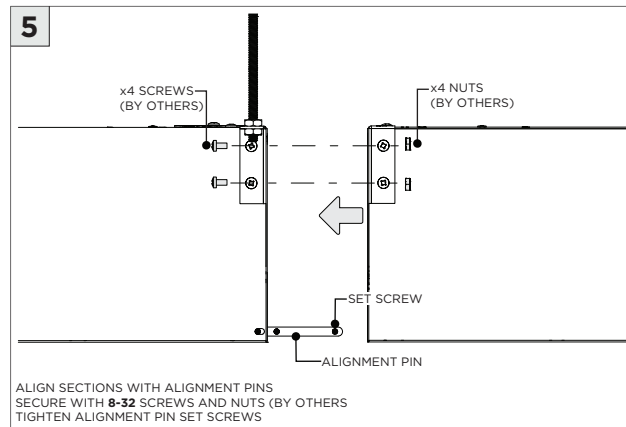

OVERVIEW

FLANGELESS - FX

FLANGELESS - FX - CEILING CUT-OUT DIMENSIONS

FIXTURE TYPE	WIDTH	LENGTH
3G-38RMSL	3.90"	LENGTH + 0.05"
3G-48RMSL	4.95"	LENGTH + 0.05"
3G-58RMSL	5.95"	LENGTH + 0.05"

WHITE TRIM FLANGE - WT

TRIM FLANGE - WT - CEILING CUT-OUT DIMENSIONS

FIXTURE TYPE	WIDTH	LENGTH
3G-38RMSL	4.25"	LENGTH + 0.40"
3G-48RMSL	4.85"	LENGTH + 0.40"
3G-58RMSL	6.30"	LENGTH + 0.40"

LED SERVICING - 48/58RMSL

LED SERVICING - 38RMSL