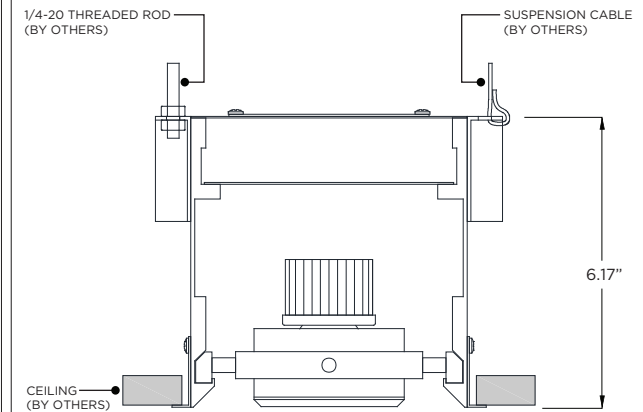

OVERVIEW

FLANGELESS - FX

FLANGELESS - FX - CEILING CUT-OUT DIMENSIONS

FIXTURE TYPE	WIDTH	LENGTH
3G-38RMSL	3.90"	LENGTH + 0.05"
3G-48RMSL	4.95"	LENGTH + 0.05"
3G-58RMSL	5.95"	LENGTH + 0.05"

WHITE TRIM FLANGE - WT

TRIM FLANGE - WT - CEILING CUT-OUT DIMENSIONS

FIXTURE TYPE	WIDTH	LENGTH
3G-38RMSL	4.25"	LENGTH + 0.40"
3G-48RMSL	4.85"	LENGTH + 0.40"
3G-58RMSL	6.30"	LENGTH + 0.40"

LED SERVICING - 48/58RMSL

LED SERVICING - 38RMSL