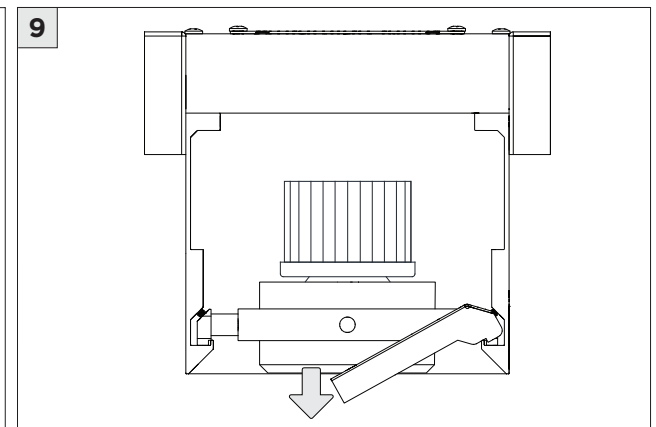

OVERVIEW

FLANGELESS - FX

FLANGELESS - FX - CEILING CUT-OUT DIMENSIONS

FIXTURE TYPE	WIDTH	LENGTH
3G-38RMSL	3.90"	LENGTH + 0.05"
3G-48RMSL	4.95"	LENGTH + 0.05"
3G-58RMSL	5.95"	LENGTH + 0.05"

WHITE TRIM FLANGE - WT

TRIM FLANGE - WT - CEILING CUT-OUT DIMENSIONS

FIXTURE TYPE	WIDTH	LENGTH
3G-38RMSL	4.25"	LENGTH + 0.40"
3G-48RMSL	4.85"	LENGTH + 0.40"
3G-58RMSL	6.30"	LENGTH + 0.40"

LED SERVICING - 48/58RMSL

LED SERVICING - 38RMSL