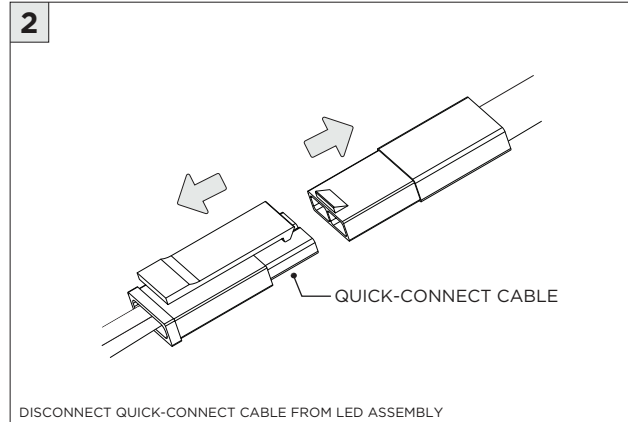

OVERVIEW

FLANGELESS - FX

FLANGELESS - FX - CEILING CUT-OUT DIMENSIONS

FIXTURE TYPE	WIDTH	LENGTH
3G-38RMSL	3.90"	LENGTH + 0.05"
3G-48RMSL	4.95"	LENGTH + 0.05"
3G-58RMSL	5.95"	LENGTH + 0.05"

WHITE TRIM FLANGE - WT

TRIM FLANGE - WT - CEILING CUT-OUT DIMENSIONS

FIXTURE TYPE	WIDTH	LENGTH
3G-38RMSL	4.25"	LENGTH + 0.40"
3G-48RMSL	4.85"	LENGTH + 0.40"
3G-58RMSL	6.30"	LENGTH + 0.40"

LED SERVICING - 48/58RMSL

LED SERVICING - 38RMSL