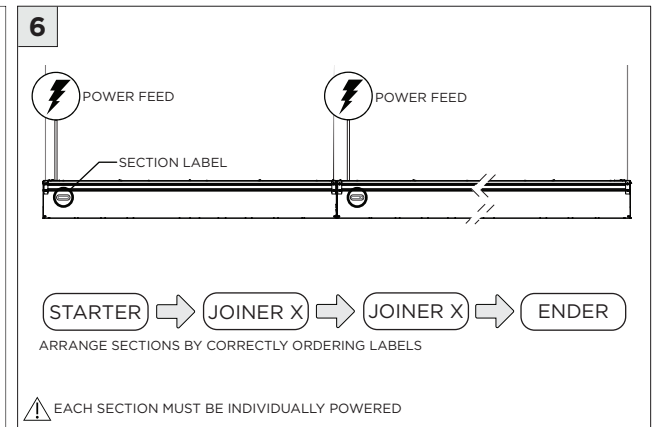

INSTRUCTION KEY	INFORMATION
⚠ ADDITIONAL	INSTALLATION SHOULD ONLY BE PERFORMED BY A CERTIFIED ELECTRICIAN
ⓘ ATTENTION	REFER TO LOCAL/NATIONAL CODES FOR PROPER INSTALLATION
⚡ POWER ON	FAILURE TO FOLLOW INSTALLATION INSTRUCTION MAY VOID THE WARRANTY
⊘ POWER OFF	DO NOT TOUCH LEDS. LEDS MUST BE PROTECTED FROM MECHANICAL STRESS OR DEBRIS
	TURN OFF POWER DURING INSTALLATION OR SERVICING

OVERVIEW

FLANGELESS - FX

FLANGELESS - FX - CEILING CUT-OUT DIMENSIONS

FIXTURE TYPE	WIDTH	LENGTH
3G-38RMSL	3.90"	LENGTH + 0.05"
3G-48RMSL	4.95"	LENGTH + 0.05"
3G-58RMSL	5.95"	LENGTH + 0.05"

WHITE TRIM FLANGE - WT

TRIM FLANGE - WT - CEILING CUT-OUT DIMENSIONS

FIXTURE TYPE	WIDTH	LENGTH
3G-38RMSL	4.25"	LENGTH + 0.40"
3G-48RMSL	4.85"	LENGTH + 0.40"
3G-58RMSL	6.30"	LENGTH + 0.40"

LED SERVICING - 48/58RMSL

LED SERVICING - 38RMSL