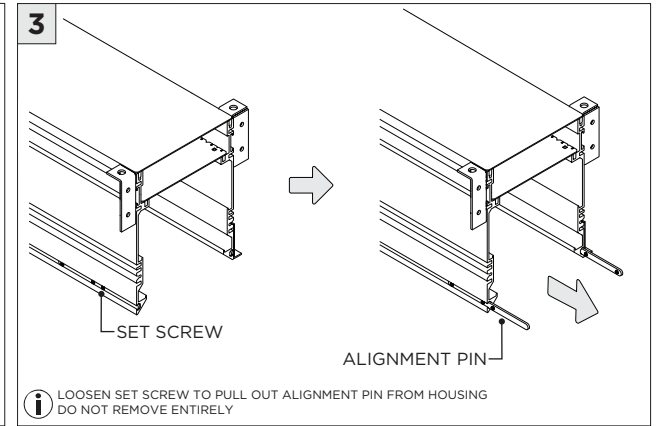

OVERVIEW

FLANGELESS - FX

FLANGELESS - FX - CEILING CUT-OUT DIMENSIONS

FIXTURE TYPE	WIDTH	LENGTH
3G-38RMSL	3.90"	LENGTH + 0.05"
3G-48RMSL	4.95"	LENGTH + 0.05"
3G-58RMSL	5.95"	LENGTH + 0.05"

WHITE TRIM FLANGE - WT

TRIM FLANGE - WT - CEILING CUT-OUT DIMENSIONS

FIXTURE TYPE	WIDTH	LENGTH
3G-38RMSL	4.25"	LENGTH + 0.40"
3G-48RMSL	4.85"	LENGTH + 0.40"
3G-58RMSL	6.30"	LENGTH + 0.40"

LED SERVICING - 48/58RMSL

LED SERVICING - 38RMSL