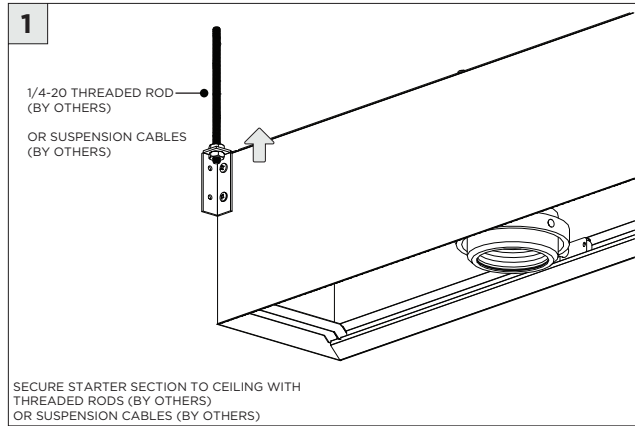

OVERVIEW

FLANGELESS - FX

FLANGELESS - FX - CEILING CUT-OUT DIMENSIONS

FIXTURE TYPE	WIDTH	LENGTH
3G-38RMSL	3.90"	LENGTH + 0.05"
3G-48RMSL	4.95"	LENGTH + 0.05"
3G-58RMSL	5.95"	LENGTH + 0.05"

WHITE TRIM FLANGE - WT

TRIM FLANGE - WT - CEILING CUT-OUT DIMENSIONS

FIXTURE TYPE	WIDTH	LENGTH
3G-38RMSL	4.25"	LENGTH + 0.40"
3G-48RMSL	4.85"	LENGTH + 0.40"
3G-58RMSL	6.30"	LENGTH + 0.40"

LED SERVICING - 48/58RMSL

LED SERVICING - 38RMSL