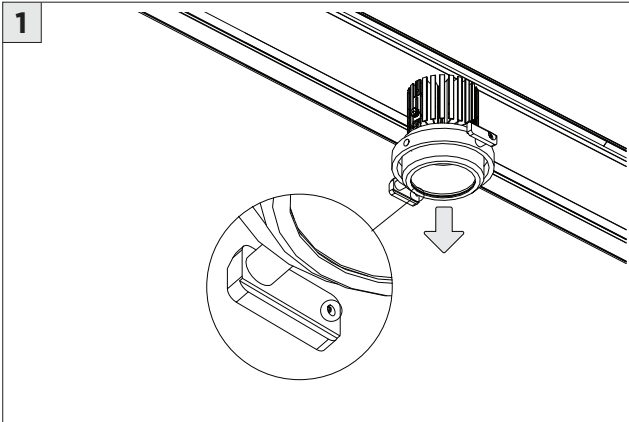

OVERVIEW

FLANGELESS - FX

FLANGELESS - FX - CEILING CUT-OUT DIMENSIONS

FIXTURE TYPE	WIDTH	LENGTH
3G-38RMSL	3.90"	LENGTH + 0.05"
3G-48RMSL	4.95"	LENGTH + 0.05"
3G-58RMSL	5.95"	LENGTH + 0.05"

WHITE TRIM FLANGE - WT

TRIM FLANGE - WT - CEILING CUT-OUT DIMENSIONS

FIXTURE TYPE	WIDTH	LENGTH
3G-38RMSL	4.25"	LENGTH + 0.40"
3G-48RMSL	4.85"	LENGTH + 0.40"
3G-58RMSL	6.30"	LENGTH + 0.40"

LED SERVICING - 48/58RMSL

LED SERVICING - 38RMSL