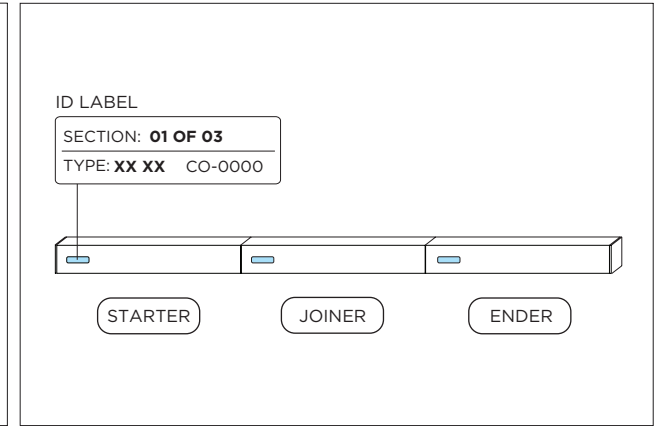

OVERVIEW

FLANGELESS - FX

FLANGELESS - FX - CEILING CUT-OUT DIMENSIONS

FIXTURE TYPE	WIDTH	LENGTH
3G-38RMSL	3.90"	LENGTH + 0.05"
3G-48RMSL	4.95"	LENGTH + 0.05"
3G-58RMSL	5.95"	LENGTH + 0.05"

WHITE TRIM FLANGE - WT

TRIM FLANGE - WT - CEILING CUT-OUT DIMENSIONS

FIXTURE TYPE	WIDTH	LENGTH
3G-38RMSL	4.25"	LENGTH + 0.40"
3G-48RMSL	4.85"	LENGTH + 0.40"
3G-58RMSL	6.30"	LENGTH + 0.40"

LED SERVICING - 48/58RMSL

LED SERVICING - 38RMSL