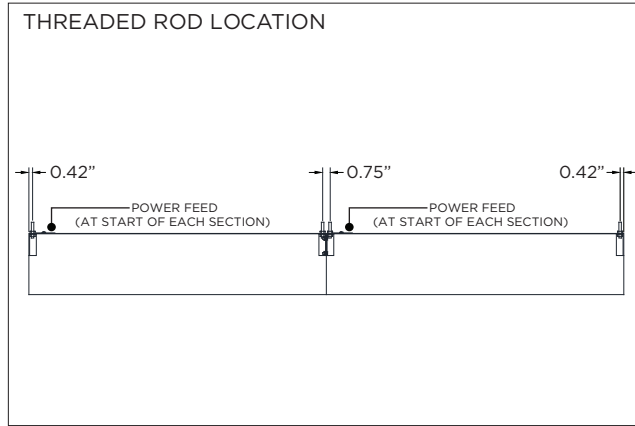

OVERVIEW

FLANGELESS - FX

FLANGELESS - FX - CEILING CUT-OUT DIMENSIONS

FIXTURE TYPE	WIDTH	LENGTH
3G-38RMSL	3.90"	LENGTH + 0.05"
3G-48RMSL	4.95"	LENGTH + 0.05"
3G-58RMSL	5.95"	LENGTH + 0.05"

WHITE TRIM FLANGE - WT

TRIM FLANGE - WT - CEILING CUT-OUT DIMENSIONS

FIXTURE TYPE	WIDTH	LENGTH
3G-38RMSL	4.25"	LENGTH + 0.40"
3G-48RMSL	4.85"	LENGTH + 0.40"
3G-58RMSL	6.30"	LENGTH + 0.40"

LED SERVICING - 48/58RMSL

LED SERVICING - 38RMSL