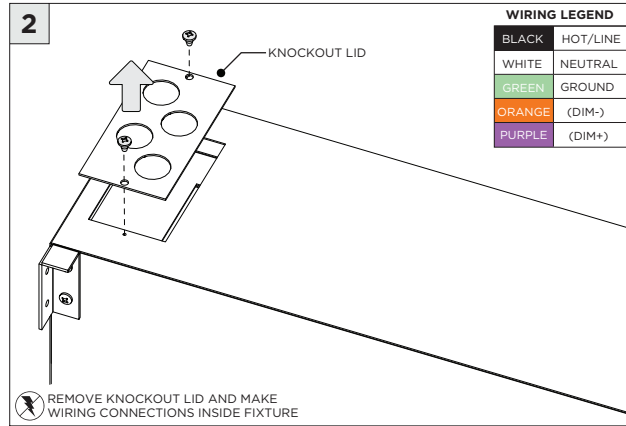

OVERVIEW

FLANGELESS - FX

FLANGELESS - FX - CEILING CUT-OUT DIMENSIONS

FIXTURE TYPE	WIDTH	LENGTH
3G-38RMSL	3.90"	LENGTH + 0.05"
3G-48RMSL	4.95"	LENGTH + 0.05"
3G-58RMSL	5.95"	LENGTH + 0.05"

WHITE TRIM FLANGE - WT

TRIM FLANGE - WT - CEILING CUT-OUT DIMENSIONS

FIXTURE TYPE	WIDTH	LENGTH
3G-38RMSL	4.25"	LENGTH + 0.40"
3G-48RMSL	4.85"	LENGTH + 0.40"
3G-58RMSL	6.30"	LENGTH + 0.40"

LED SERVICING - 48/58RMSL

LED SERVICING - 38RMSL