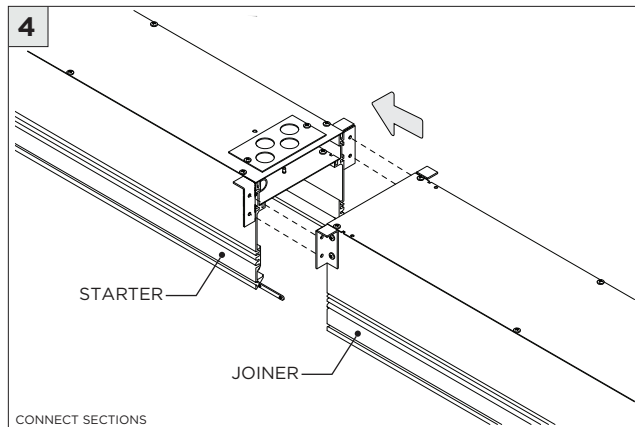

OVERVIEW

FLANGELESS - FX

FLANGELESS - FX - CEILING CUT-OUT DIMENSIONS

FIXTURE TYPE	WIDTH	LENGTH
3G-38RMSL	3.90"	LENGTH + 0.05"
3G-48RMSL	4.95"	LENGTH + 0.05"
3G-58RMSL	5.95"	LENGTH + 0.05"

WHITE TRIM FLANGE - WT

TRIM FLANGE - WT - CEILING CUT-OUT DIMENSIONS

FIXTURE TYPE	WIDTH	LENGTH
3G-38RMSL	4.25"	LENGTH + 0.40"
3G-48RMSL	4.85"	LENGTH + 0.40"
3G-58RMSL	6.30"	LENGTH + 0.40"

LED SERVICING - 48/58RMSL

LED SERVICING - 38RMSL