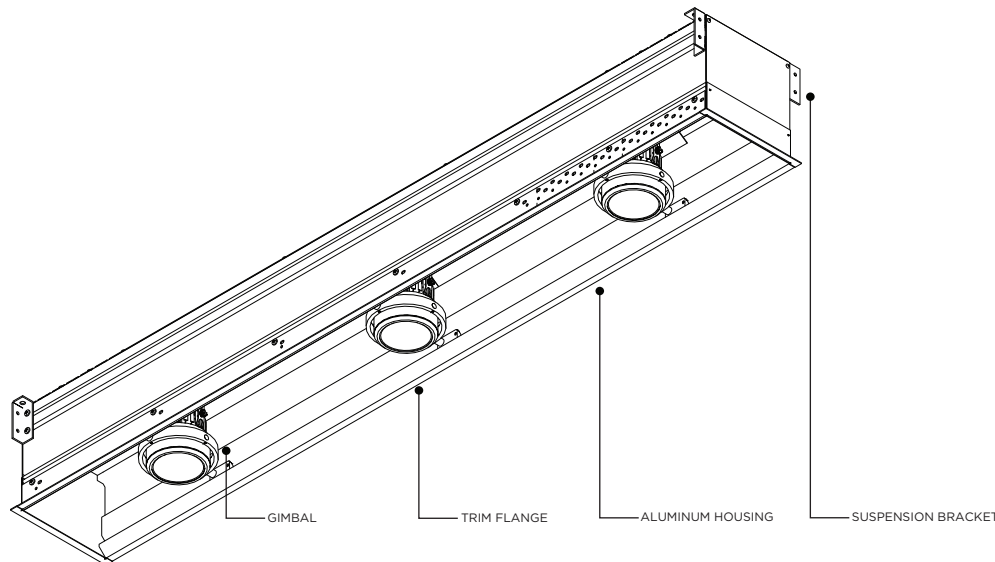

OVERVIEW

FLANGELESS - FX

FLANGELESS - FX - CEILING CUT-OUT DIMENSIONS

FIXTURE TYPE	WIDTH	LENGTH
3G-38RMSL	3.90"	LENGTH + 0.05"
3G-48RMSL	4.95"	LENGTH + 0.05"
3G-58RMSL	5.95"	LENGTH + 0.05"

WHITE TRIM FLANGE - WT

TRIM FLANGE - WT - CEILING CUT-OUT DIMENSIONS

FIXTURE TYPE	WIDTH	LENGTH
3G-38RMSL	4.25"	LENGTH + 0.40"
3G-48RMSL	4.85"	LENGTH + 0.40"
3G-58RMSL	6.30"	LENGTH + 0.40"

LED SERVICING - 48/58RMSL

LED SERVICING - 38RMSL