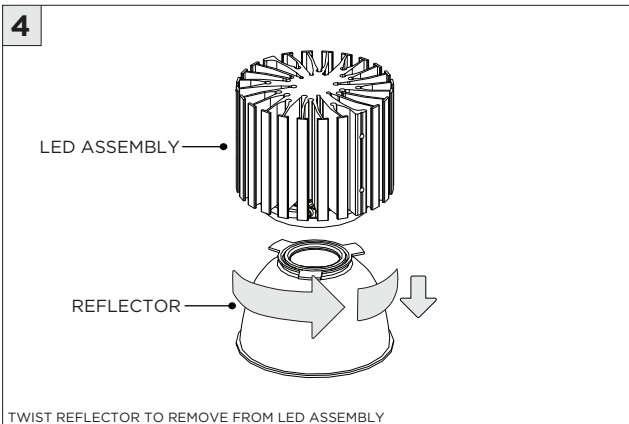

OVERVIEW

FLANGELESS - FX

FLANGELESS - FX - CEILING CUT-OUT DIMENSIONS

FIXTURE TYPE	WIDTH	LENGTH
3G-38RMSL	3.90"	LENGTH + 0.05"
3G-48RMSL	4.95"	LENGTH + 0.05"
3G-58RMSL	5.95"	LENGTH + 0.05"

WHITE TRIM FLANGE - WT

TRIM FLANGE - WT - CEILING CUT-OUT DIMENSIONS

FIXTURE TYPE	WIDTH	LENGTH
3G-38RMSL	4.25"	LENGTH + 0.40"
3G-48RMSL	4.85"	LENGTH + 0.40"
3G-58RMSL	6.30"	LENGTH + 0.40"

LED SERVICING - 48/58RMSL

LED SERVICING - 38RMSL