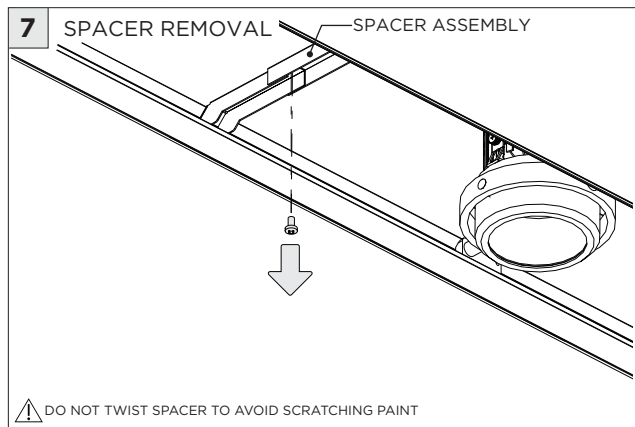

OVERVIEW

FLANGELESS - FX

FLANGELESS - FX - CEILING CUT-OUT DIMENSIONS

FIXTURE TYPE	WIDTH	LENGTH
3G-38RMSL	3.90"	LENGTH + 0.05"
3G-48RMSL	4.95"	LENGTH + 0.05"
3G-58RMSL	5.95"	LENGTH + 0.05"

WHITE TRIM FLANGE - WT

TRIM FLANGE - WT - CEILING CUT-OUT DIMENSIONS

FIXTURE TYPE	WIDTH	LENGTH
3G-38RMSL	4.25"	LENGTH + 0.40"
3G-48RMSL	4.85"	LENGTH + 0.40"
3G-58RMSL	6.30"	LENGTH + 0.40"

LED SERVICING - 48/58RMSL

LED SERVICING - 38RMSL