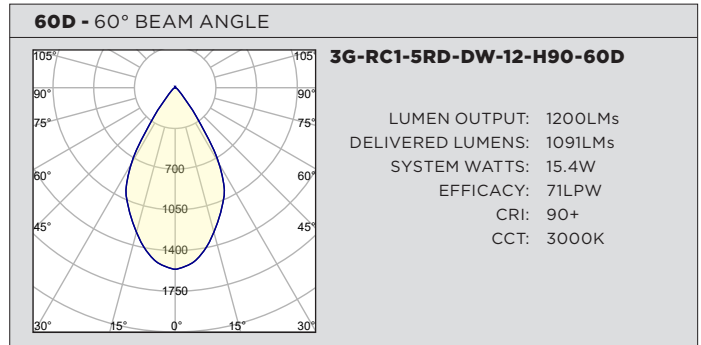

3GD - Warm Dim
3GT - Tunable White

OCTOBER 25, 2022

PERFORMANCE CHART BASED ON 20° BEAM AND 3000K SOURCE

DIM TO WARM LUMEN OUTPUT	90+ CRI (3000K)		
	DELIVERED LUMENS	SYSTEM WATTS	EFFICACY (LPW)
800LMs	N/A	N/A	N/A
1200LMs	1136	15.4	74
2000LMs	1593	23.2	69

PHOTOMETRY

PERFORMANCE CHART BASED ON 20° BEAM

TUNABLE WHITE LUMEN OUTPUT	90+ CRI (2700K)			90+ CRI (3500K)			90+ CRI (6500K)		
	DELIVERED LUMENS	SYSTEM WATTS	EFFICACY (LPW)	DELIVERED LUMENS	SYSTEM WATTS	EFFICACY (LPW)	DELIVERED LUMENS	SYSTEM WATTS	EFFICACY (LPW)
800LMs	N/A	N/A	N/A	N/A	N/A	N/A	N/A	N/A	N/A
1200LMs	1066	16.6	64	1091	16.6	66	1221	16.6	74
2000LMs	1491	24.5	61	1561	24.5	64	1684	24.5	69