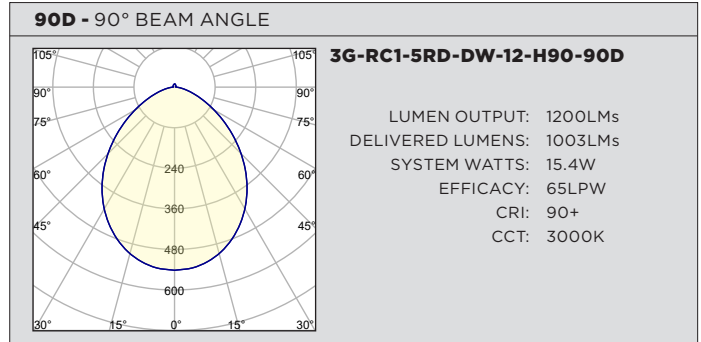

PHOTOMETRY

PERFORMANCE CHART BASED ON 20° BEAM

TUNABLE WHITE LUMEN OUTPUT	90+ CRI (2700K)			90+ CRI (3500K)			90+ CRI (6500K)		
	DELIVERED LUMENS	SYSTEM WATTS	EFFICACY (LPW)	DELIVERED LUMENS	SYSTEM WATTS	EFFICACY (LPW)	DELIVERED LUMENS	SYSTEM WATTS	EFFICACY (LPW)
800LMs	N/A	N/A	N/A	N/A	N/A	N/A	N/A	N/A	N/A
1200LMs	1066	16.6	64	1091	16.6	66	1221	16.6	74
2000LMs	1491	24.5	61	1561	24.5	64	1684	24.5	69