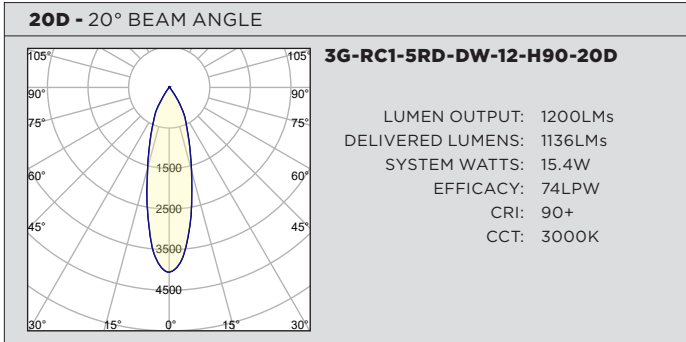

3GD - Warm Dim
3GT - Tunable White

OCTOBER 25, 2022

PERFORMANCE CHART BASED ON 20° BEAM AND 3000K SOURCE

DIM TO WARM LUMEN OUTPUT	90+ CRI (3000K)		
	DELIVERED LUMENS	SYSTEM WATTS	EFFICACY (LPW)
800LMs	N/A	N/A	N/A
1200LMs	1136	15.4	74
2000LMs	1593	23.2	69

PHOTOMETRY

PERFORMANCE CHART BASED ON 20° BEAM

TUNABLE WHITE LUMEN OUTPUT	90+ CRI (2700K)			90+ CRI (3500K)			90+ CRI (6500K)		
	DELIVERED LUMENS	SYSTEM WATTS	EFFICACY (LPW)	DELIVERED LUMENS	SYSTEM WATTS	EFFICACY (LPW)	DELIVERED LUMENS	SYSTEM WATTS	EFFICACY (LPW)
800LMs	N/A	N/A	N/A	N/A	N/A	N/A	N/A	N/A	N/A
1200LMs	1066	16.6	64	1091	16.6	66	1221	16.6	74
2000LMs	1491	24.5	61	1561	24.5	64	1684	24.5	69