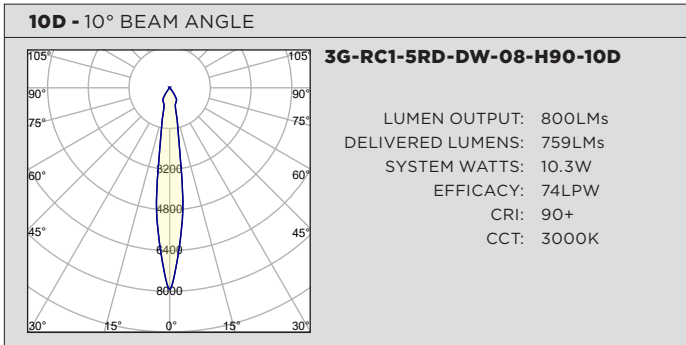

3GD - Warm Dim
3GT - Tunable White

OCTOBER 25, 2022

PERFORMANCE CHART BASED ON 20° BEAM AND 3000K SOURCE

DIM TO WARM LUMEN OUTPUT	90+ CRI (3000K)		
	DELIVERED LUMENS	SYSTEM WATTS	EFFICACY (LPW)
800LMs	N/A	N/A	N/A
1200LMs	1136	15.4	74
2000LMs	1593	23.2	69

PHOTOMETRY

PERFORMANCE CHART BASED ON 20° BEAM

TUNABLE WHITE LUMEN OUTPUT	90+ CRI (2700K)			90+ CRI (3500K)			90+ CRI (6500K)		
	DELIVERED LUMENS	SYSTEM WATTS	EFFICACY (LPW)	DELIVERED LUMENS	SYSTEM WATTS	EFFICACY (LPW)	DELIVERED LUMENS	SYSTEM WATTS	EFFICACY (LPW)
800LMs	N/A	N/A	N/A	N/A	N/A	N/A	N/A	N/A	N/A
1200LMs	1066	16.6	64	1091	16.6	66	1221	16.6	74
2000LMs	1491	24.5	61	1561	24.5	64	1684	24.5	69