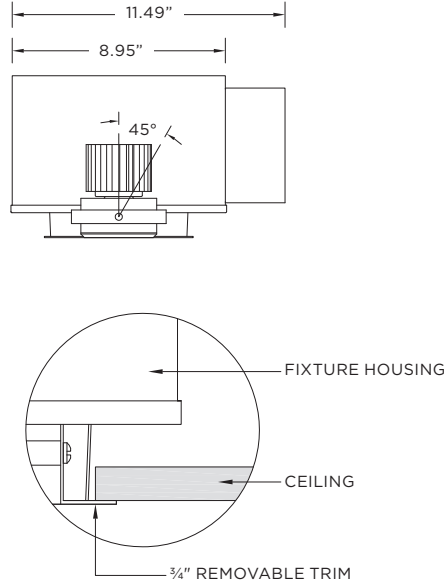

TRIM HOUSING OPTIONS

- **NC** - New Construction (Non-IC)
- **IC** - IC Housing
- **CP** - Chicago Plenum Housing