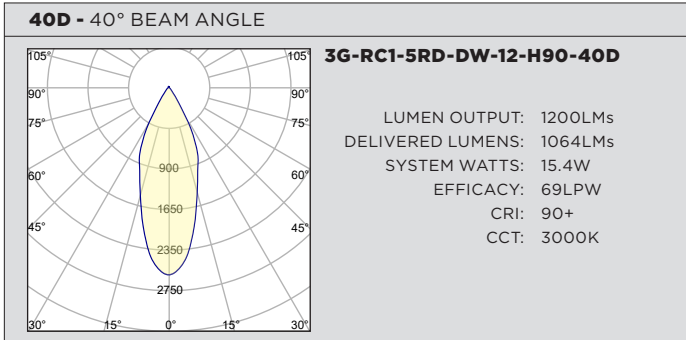

3GD - Warm Dim
3GT - Tunable White

OCTOBER 25, 2022

PERFORMANCE CHART BASED ON 20° BEAM AND 3000K SOURCE

DIM TO WARM LUMEN OUTPUT	90+ CRI (3000K)		
	DELIVERED LUMENS	SYSTEM WATTS	EFFICACY (LPW)
800LMs	N/A	N/A	N/A
1200LMs	1136	15.4	74
2000LMs	1593	23.2	69

PHOTOMETRY

PERFORMANCE CHART BASED ON 20° BEAM

TUNABLE WHITE LUMEN OUTPUT	90+ CRI (2700K)			90+ CRI (3500K)			90+ CRI (6500K)		
	DELIVERED LUMENS	SYSTEM WATTS	EFFICACY (LPW)	DELIVERED LUMENS	SYSTEM WATTS	EFFICACY (LPW)	DELIVERED LUMENS	SYSTEM WATTS	EFFICACY (LPW)
800LMs	N/A	N/A	N/A	N/A	N/A	N/A	N/A	N/A	N/A
1200LMs	1066	16.6	64	1091	16.6	66	1221	16.6	74
2000LMs	1491	24.5	61	1561	24.5	64	1684	24.5	69