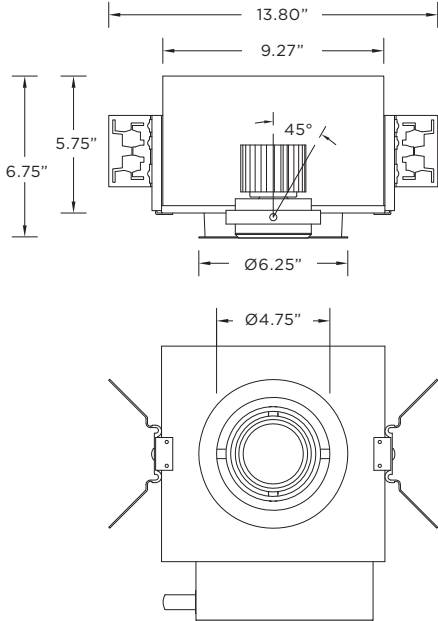

TRIM HOUSING OPTIONS

- **NC** - New Construction (Non-IC)
- **IC** - IC Housing
- **CP** - Chicago Plenum Housing