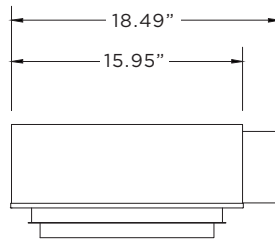

3G-RKU12

LIGHTING 12" RECESSED KUBO - TRIM & TRIMLESS

TRIM HOUSING