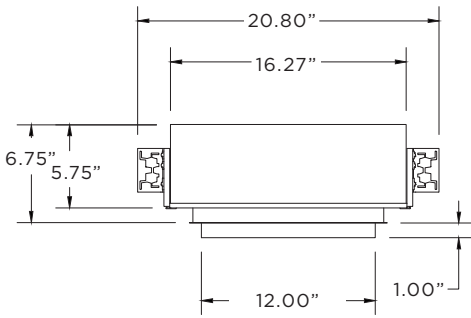

3G-RKU12

LIGHTING 12" RECESSED KUBO - TRIM & TRIMLESS

TRIM HOUSING