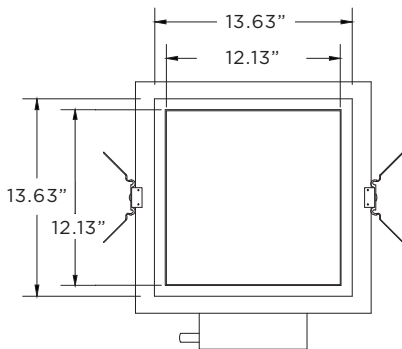

3G-RKU12

LIGHTING 12" RECESSED KUBO - TRIM & TRIMLESS

TRIM HOUSING