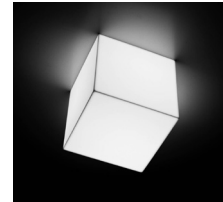

Recessed Kubo: Square and linear architectural recessed luminaires featuring white sandblasted acrylic diffusers that are fabricated with mitered corners. The acrylic is fully saturated with various lamp sources including compact fluorescent, white LED, static colors, and color changing LEDs. The acrylic diffuser protrudes 1" below the ceiling plane with a 1/2" reveal creating a unique glow.

12" SINGLE TRIM

12" SINGLE TRIMLESS

FAMILY LUMINAIRE

Single Kubo

Linear Kubo

Pendant Kubo

Recessed Linia

CONSTRUCTION

- New construction housing and electrical enclosure constructed in cold rolled steel and powder coated matte white
- White sandblasted acrylic diffuser fabricated with mitered corners
- Trimless model features an aluminum mudding flange with a unique 1/2" inner reveal that emulates drywall to create a perfect looking cut-out every time
- Trim model features a 3/4" removable trim assembly with an inner sleeve to conceal hardware
- Acrylic diffuser protrudes 1" below the ceiling plane and features a 1/2" reveal creating a unique glow
- A ceiling thickness of 1/2" to 1 1/2" can be accommodated