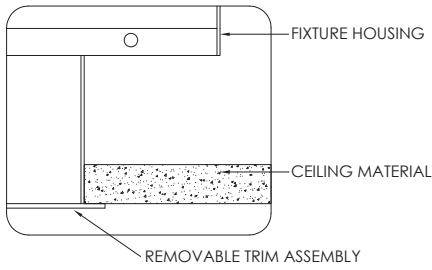

- New construction housing and electrical enclosure constructed in cold rolled steel and powder coated matte white
- White sandblasted acrylic diffuser fabricated with mitered corners
- Trimless model features an aluminum mudding flange with a unique 1/2" inner reveal that emulates drywall to create a perfect looking cut-out every time
- Trim model features a 3/4" removable trim assembly with an inner sleeve to conceal hardware
- Acrylic diffuser protrudes 1" below the ceiling plane and features a 1/2" reveal creating a unique glow
- A ceiling thickness of 1/2" to 1 1/2" can be accommodated

MOUNTING

- Suitable for drywall, acoustic, wood, and various architectural ceilings
- Butterfly brackets and C Channel bars included

PROJECT

TYPE

DATE

CATALOG #

TRIM DETAIL

TRIMLESS DETAIL