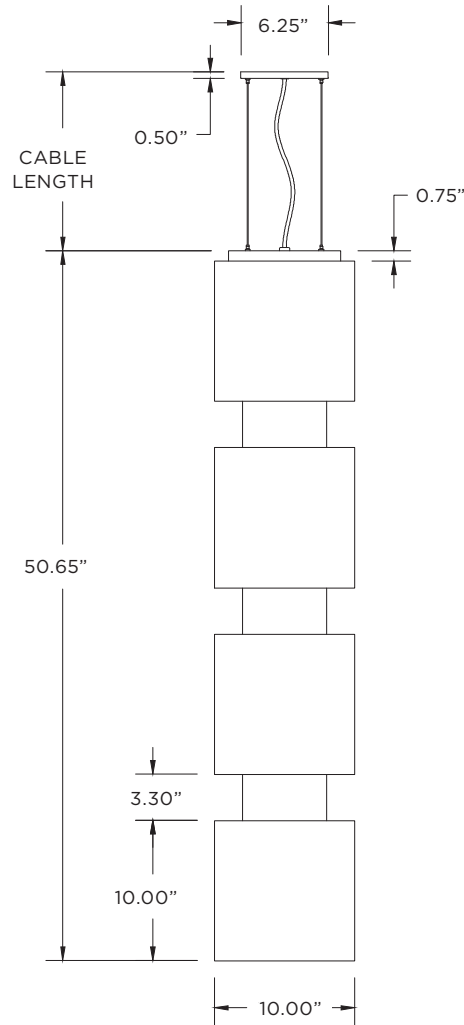

DATE

CATALOG #

ORDERING INFORMATION

CAT. NO	LED SYSTEM	COLOR TEMP	VOLTAGE	DRIVER	FINISH	CABLE LENGTH
3G-PKU1004V	L2 - STANDARD OUTPUT	27K - 2700K	120 - 120V	DIM - 0-10V (STANDARD 100-1%)	WH - WHITE (STANDARD)	60 - 60" (STANDARD)
		30K - 3000K	277 - 277V			
	L4 - HIGH OUTPUT	35K - 3500K	347 - 347V (0-10V ONLY)	DHL - LUTRON (3-WIRE-100-1%)	SV - SILVER	120 - 120"
		40K - 4000K		DHL2 - LUTRON (ECOSYSTEM-100-1%)		
				DALI - DALI (100-1%)		