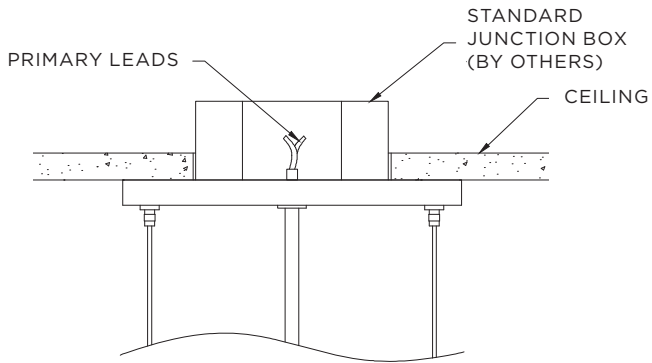

PENDANT KUBO MULTIPLE VERTICAL

3G-PKU1004V
10" PENDANT

3G
LIGHTING

PERFORMANCE CHART (based on 3500K)

LED SYSTEM	SYSTEM WATTS	DELIVERED LUMENS	EFFICACY LM/W	IES FILES
STANDARD OUTPUT	45W	4599	103	DOWNLOAD
HIGH OUTPUT	60W	6182	103	DOWNLOAD

MOUNTING

NOTES