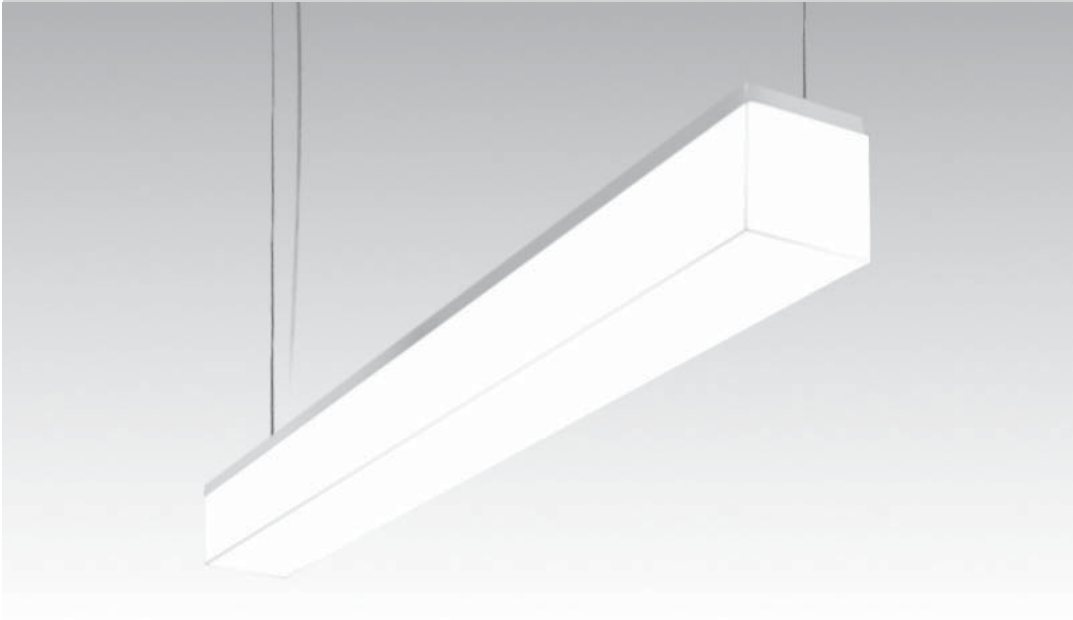

PENDANT LINEAR KUBO

3G-PLKU4 4" PENDANT

3G
LIGHTING

Surface Linear Kubo

Recessed Linear Kubo

Pendant Kubo

Surface Kubo

FEATURES

CONSTRUCTION

- White sandblasted acrylic diffuser. Fabricated with mitered corners
- Fixture collar and mounting canopy fabricated in steel with powder coated finish
- Modified configurations available upon request