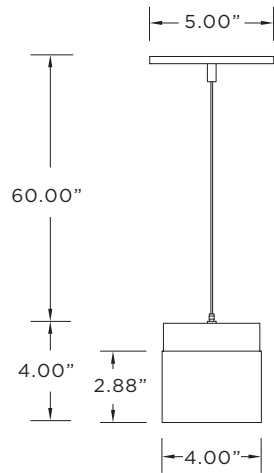

PROJECT

TYPE

DATE

CATALOG #

ORDERING INFORMATION

CAT. NO	LENGTH	LED SYSTEM	COLOR TEMP	VOLTAGE	DRIVER	FINISH	CABLE LENGTH
3G-PLKU4	24 - 24"	L2 - STANDARD OUTPUT	27K - 2700K	120 - 120V	DIM - 0-10V (STANDARD - 100-1%)	WH - WHITE (STANDARD)	60 - 60" (STANDARD) 120 - 120"
	36 - 36"		30K - 3000K	277 - 277V			
	48 - 48"	L4 - HIGH OUTPUT	35K - 3500K		DHL - LUTRON (3-WIRE - 100-1%)	SV - SILVER	
	60 - 60"		40K - 4000K				
	96 - 94"						
					DALI - DALI (100-1%)		
3G-PLKU4							