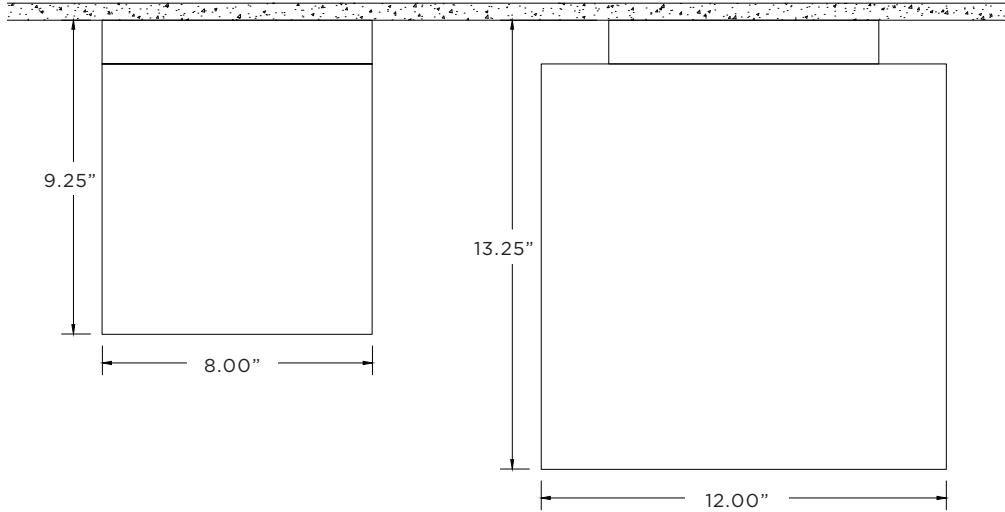

PROJECT

TYPE

DATE

CATALOG #